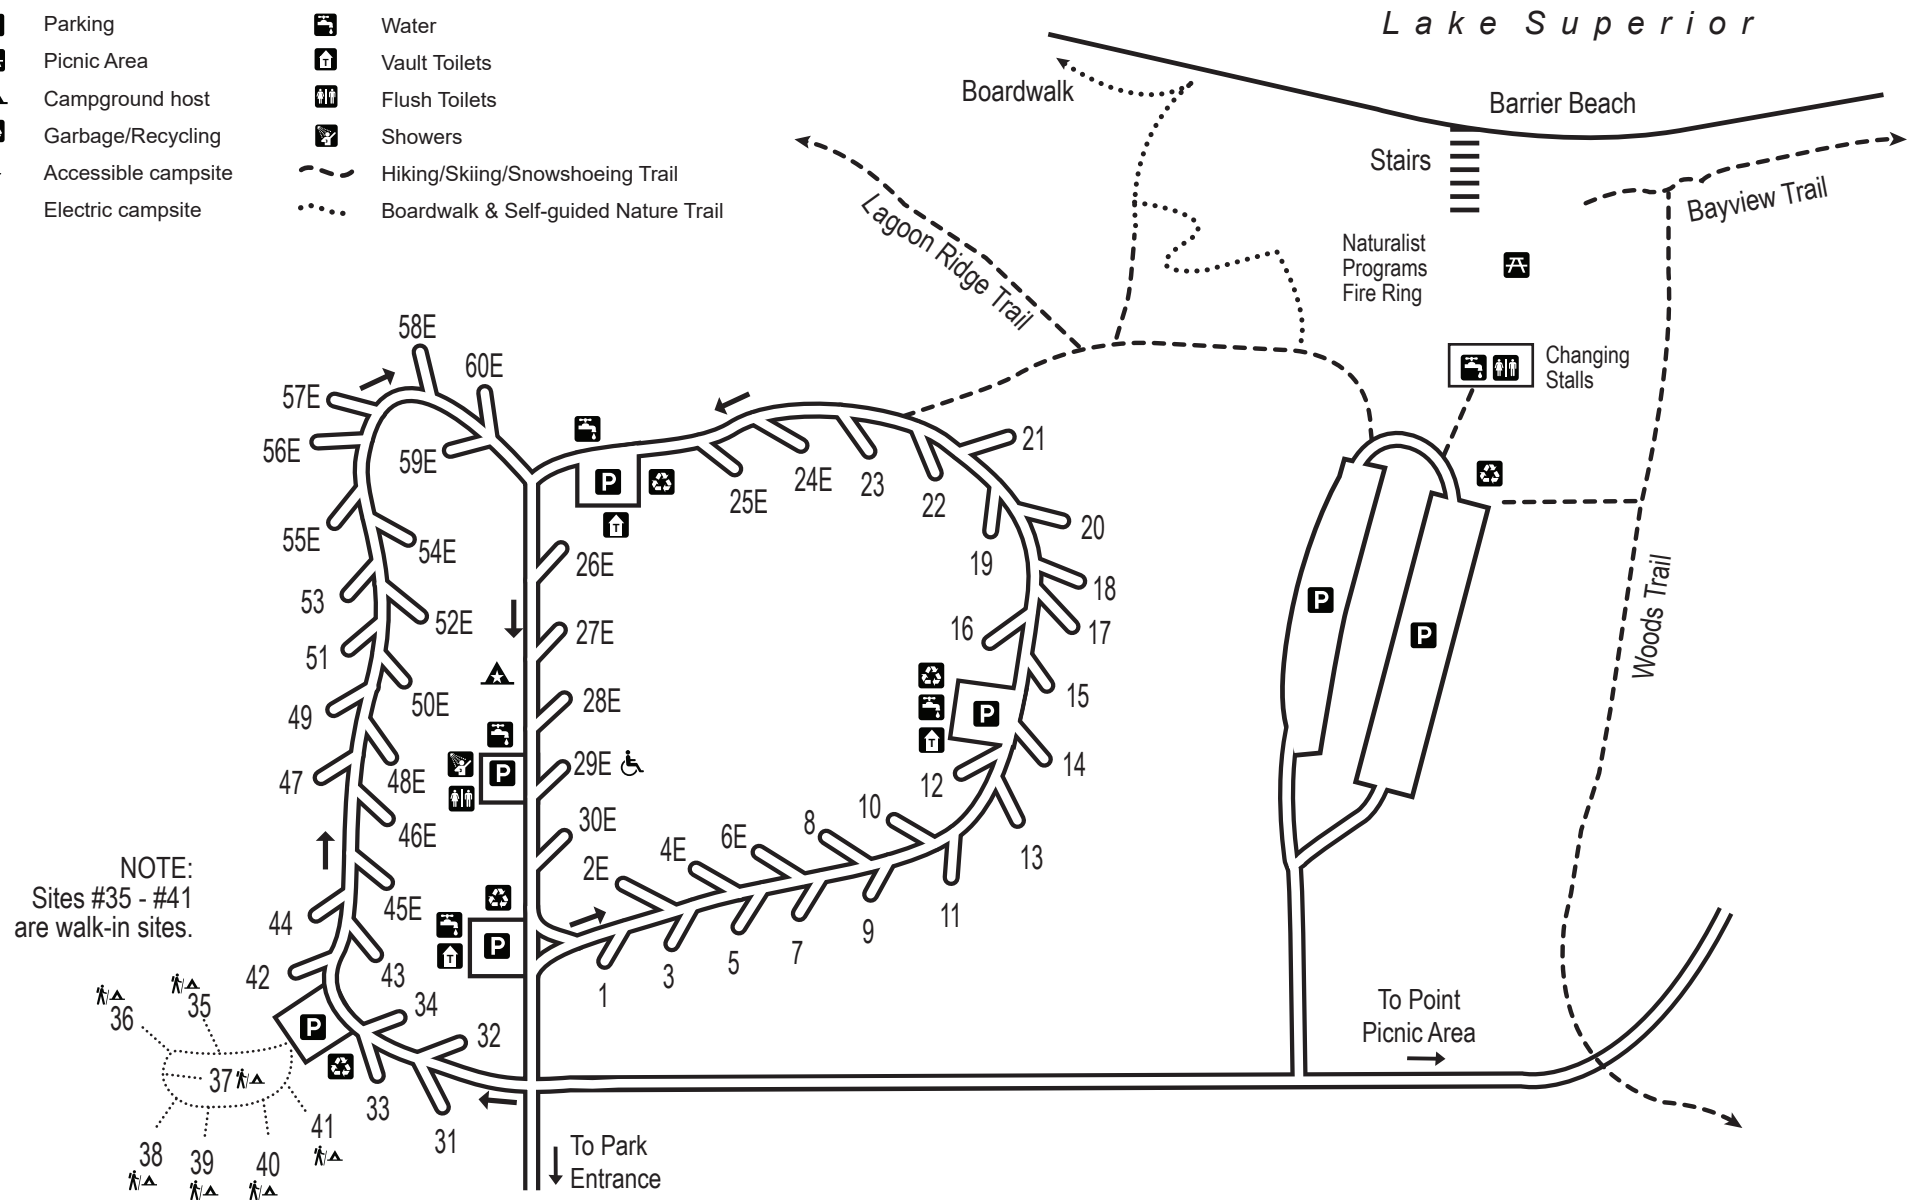

# Big Bay State Park

## Campground Map

Big Bay State Park  
2402 Hagen Rd.  
La Pointe, WI 54850

### LEGEND

- |                     |                                      |
|---------------------|--------------------------------------|
| Parking             | Water                                |
| Picnic Area         | Vault Toilets                        |
| Campground host     | Flush Toilets                        |
| Garbage/Recycling   | Showers                              |
| Accessible campsite | Hiking/Skiing/Snowshoeing Trail      |
| Electric campsite   | Boardwalk & Self-guided Nature Trail |

NOTE:  
Sites #35 - #41  
are walk-in sites.