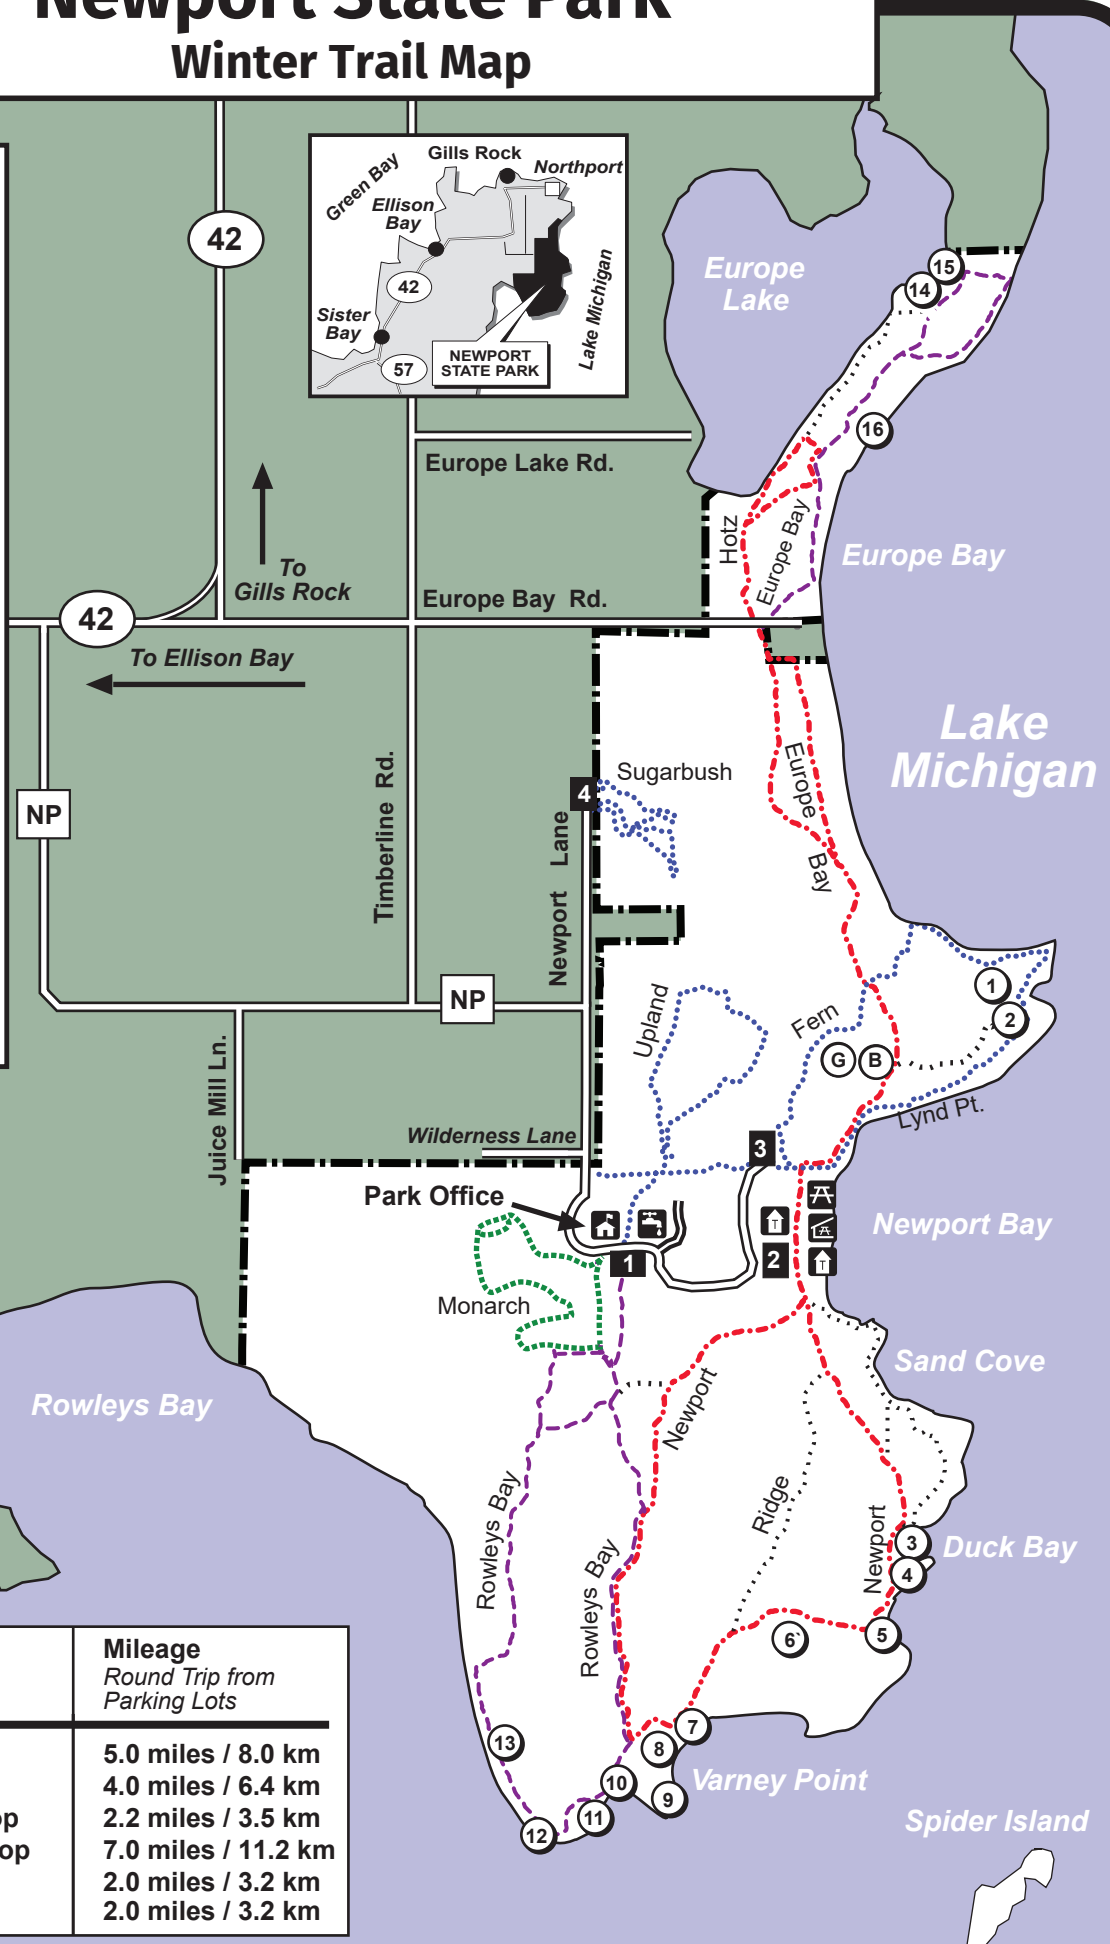

Newport State Park

Winter Trail Map

Designated Use Areas

- Park Office 
- Parking 
- Groomed Singletrack (2-way) Cross-country Ski Trail 
- Groomed Skate Ski Trail (Monarch Trail) 
- Hiking/Snowshoe Trail 
- Multiuse Trail Fat Tire/Snowshoe 
- Other Trail 
- Campsite (Wilderness Only) 
- Picnic Area 
- Toilets 
- Drinking Water 
- Shelter 
- Park Boundary 

Trails	Mileage Round Trip from Parking Lots
Newport Loop	5.0 miles / 8.0 km
Rowleys Bay Loop	4.0 miles / 6.4 km
Lynd Point/Fern Loop	2.2 miles / 3.5 km
Europe Bay/Hotz Loop	7.0 miles / 11.2 km
Upland Loop	2.0 miles / 3.2 km
Monarch Loop	2.0 miles / 3.2 km