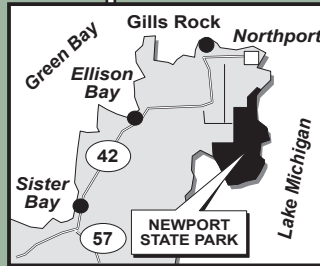

Newport State Park

Winter Trail Map

Designated Use Areas

- Park Office 
- Parking 
- Groomed Singletrack (2-way) Cross-country Ski Trail 
- Groomed Skate Ski Trail (Monarch Trail) 
- Hiking/Snowshoe Trail 
- Multiuse Trail Fat Tire/Snowshoe 
- Other Trail 
- Campsite (Wilderness Only) 
- Picnic Area 
- Toilets 
- Drinking Water 
- Shelter 
- Park Boundary 

Trails	Mileage Round Trip from Parking Lots
Newport Loop	5.0 miles / 8.0 km
Rowleys Bay Loop	4.0 miles / 6.4 km
Lynd Point/Fern Loop	2.2 miles / 3.5 km
Europe Bay/Hotz Loop	7.0 miles / 11.2 km
Upland Loop	2.0 miles / 3.2 km
Monarch Loop	2.0 miles / 3.2 km