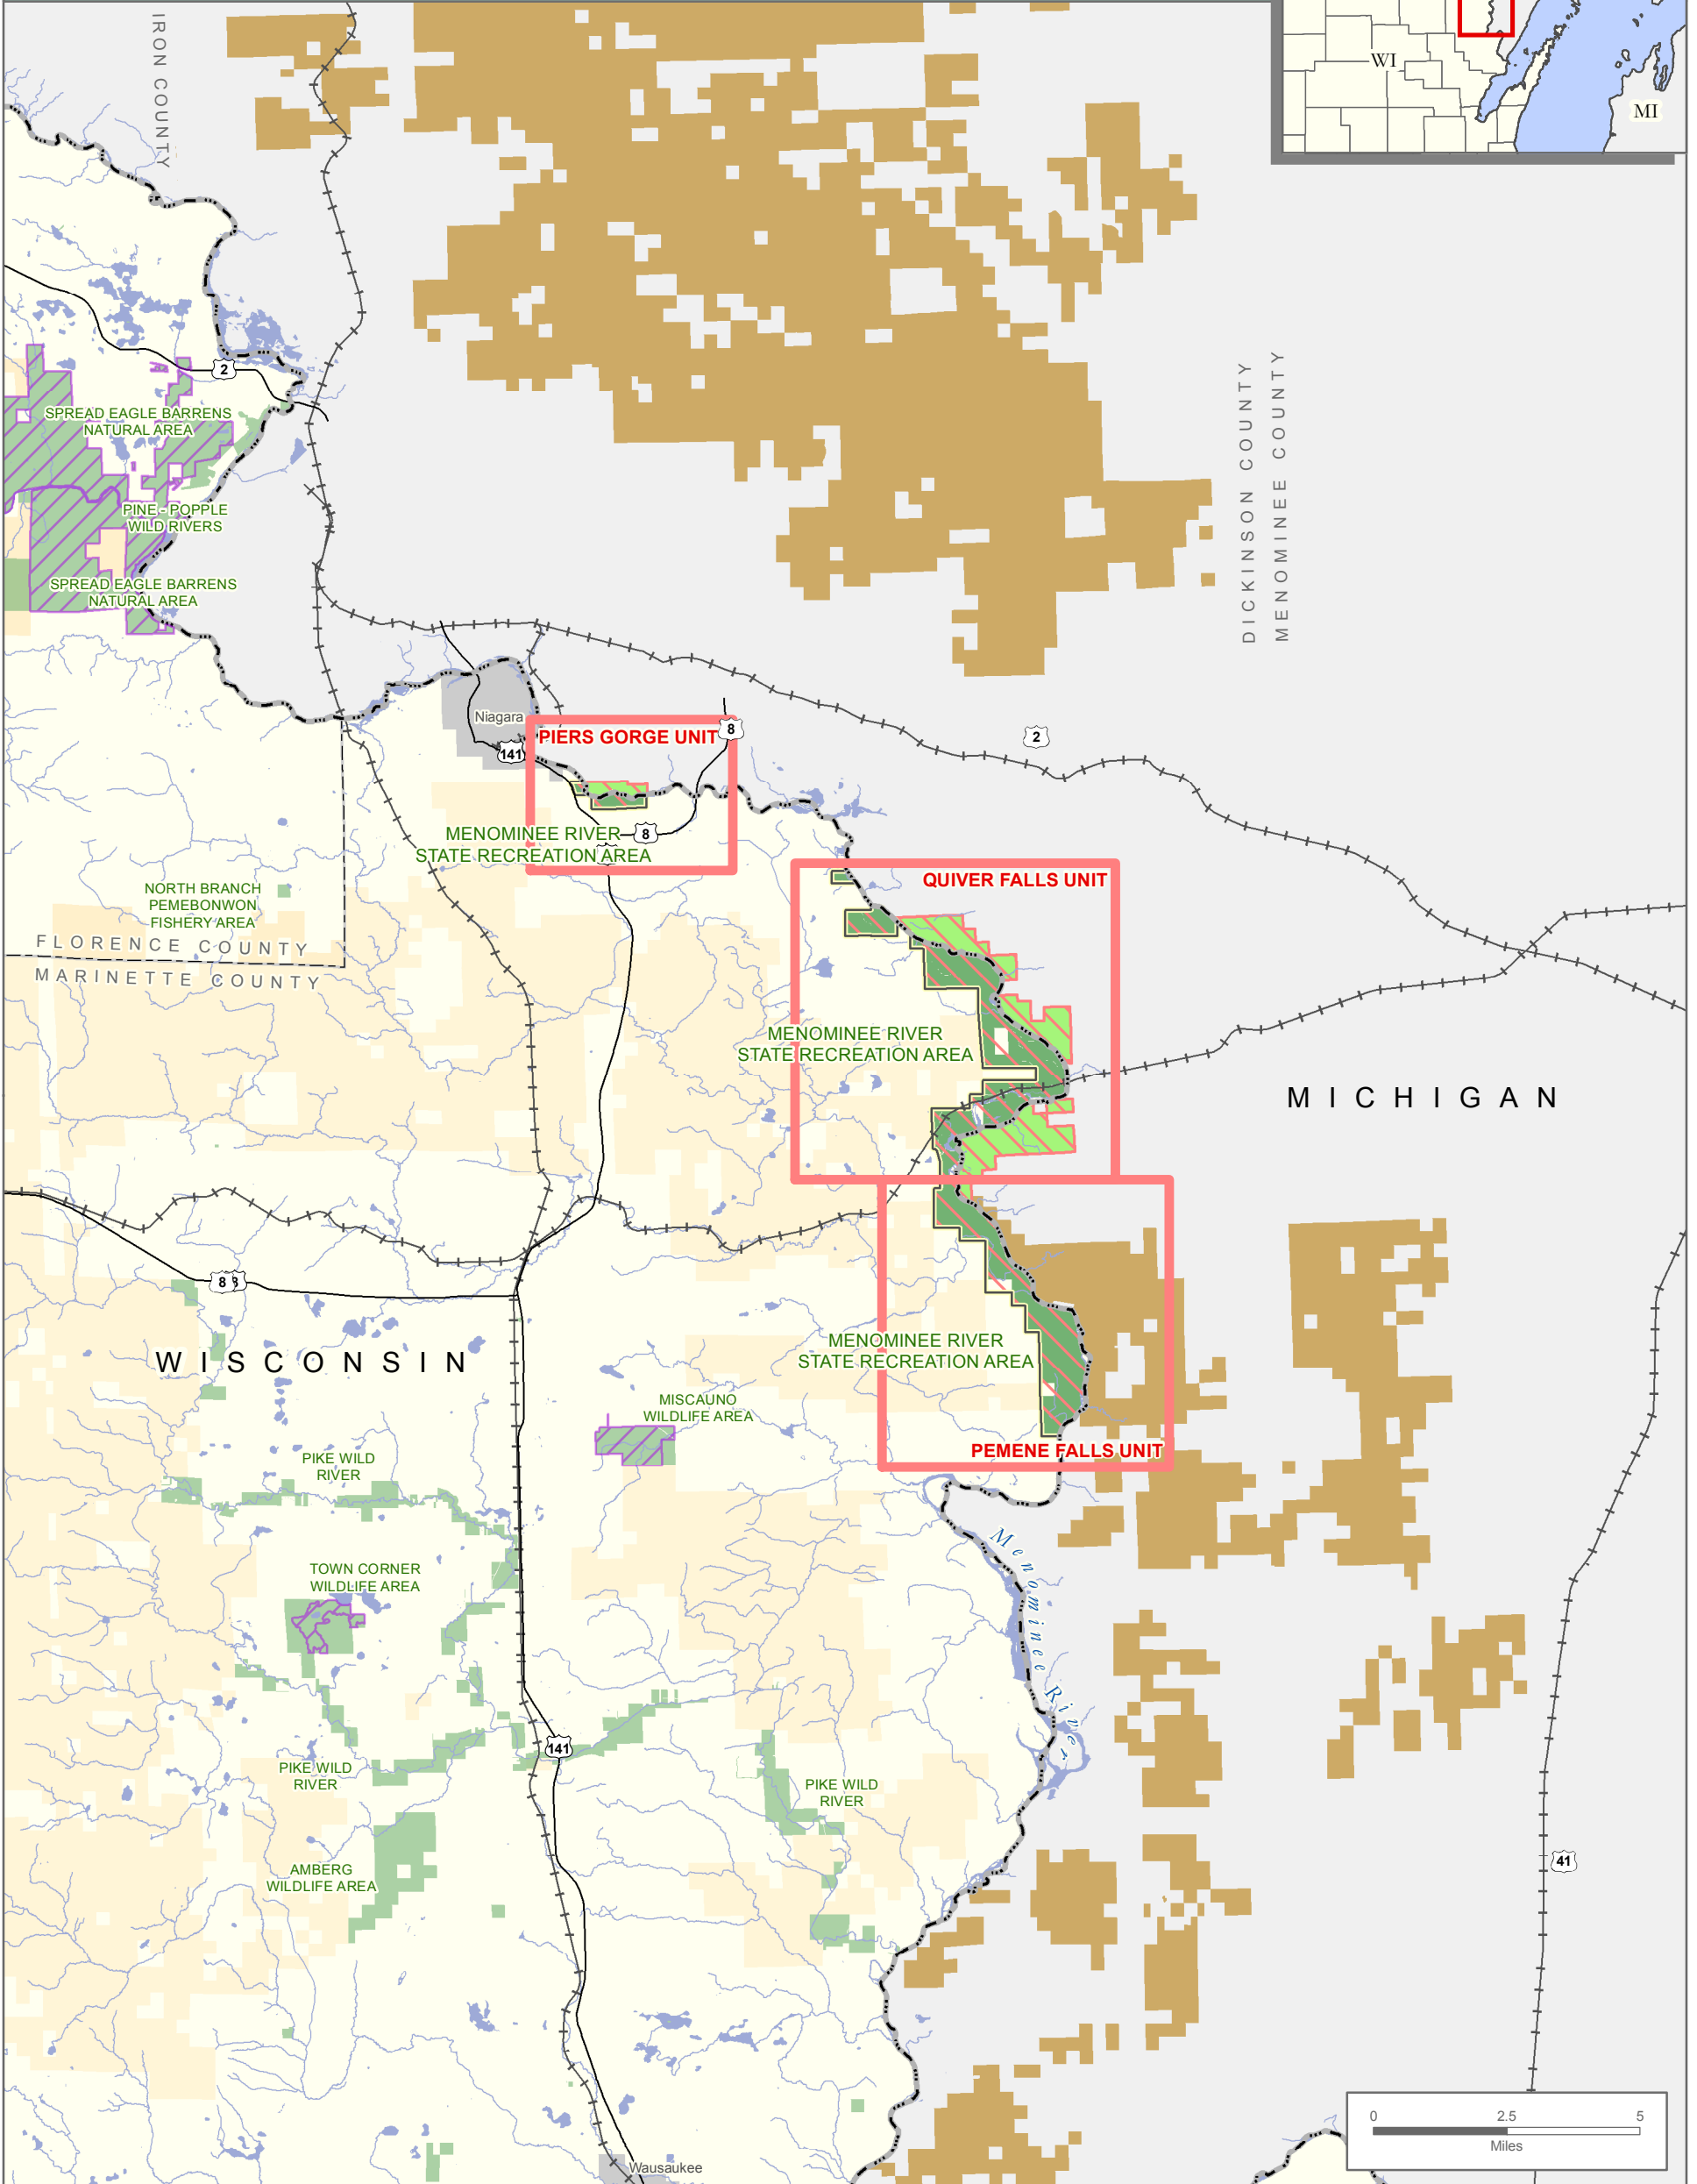

MENOMINEE RIVER STATE RECREATION AREA

Regional Locator & Public Lands

MAP A

- | | | |
|-----------------------|-----------------------------|-----------------|
| MRSRA Multi-State | WI County Forest | State Boundary |
| WDNR Managed Land | MI State - Recreation Lands | County Boundary |
| WI State Natural Area | MI State - Forest Lands | Municipality |

WISCONSIN DEPARTMENT OF NATURAL RESOURCES 
 MICHIGAN DEPARTMENT OF NATURAL RESOURCES 
 MRSRA-9524-MP-A kmh
 Map Updated: November, 2013 **MAP A**