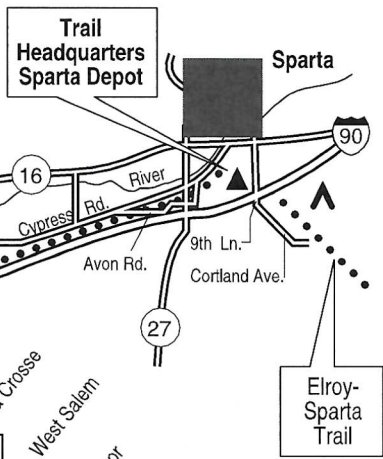

La Crosse River State Trail

7				
12	5			
15.5	8.5	3.5		
21.5	14.5	9.5	6	