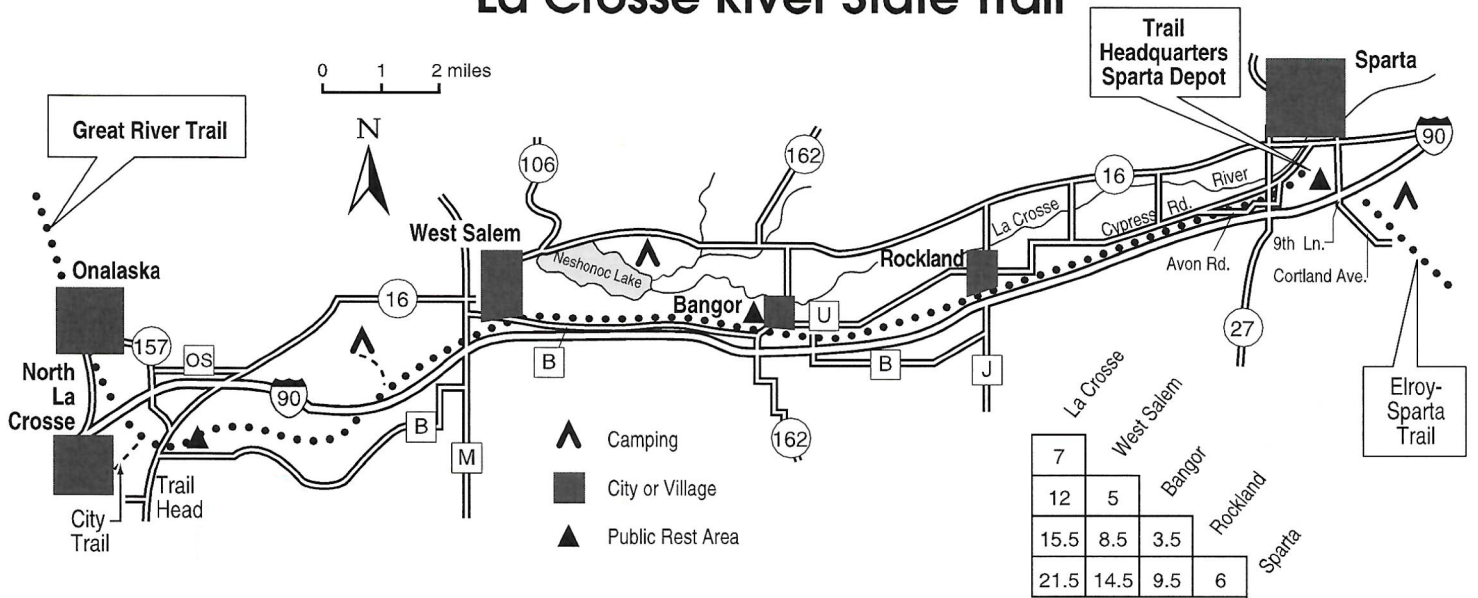

La Crosse River State Trail

7				
12	5			
15.5	8.5	3.5		
21.5	14.5	9.5	6	