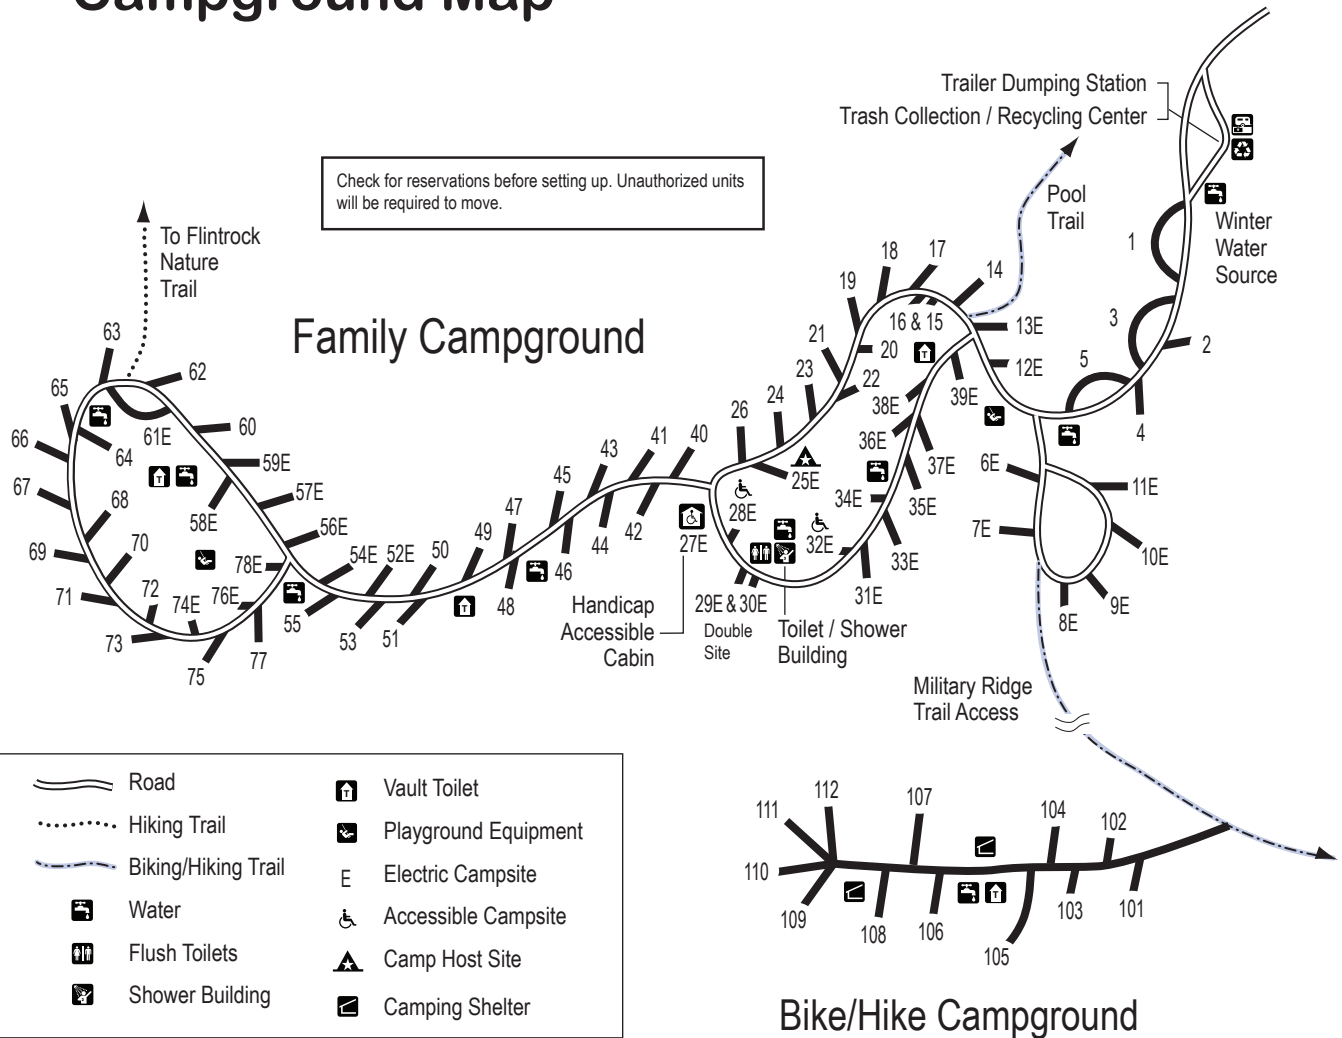

Blue Mound State Park Campground Map

Check for reservations before setting up. Unauthorized units will be required to move.

	Road		Vault Toilet
	Hiking Trail		Playground Equipment
	Biking/Hiking Trail		Electric Campsite
	Water		Accessible Campsite
	Flush Toilets		Camp Host Site
	Shower Building		Camping Shelter