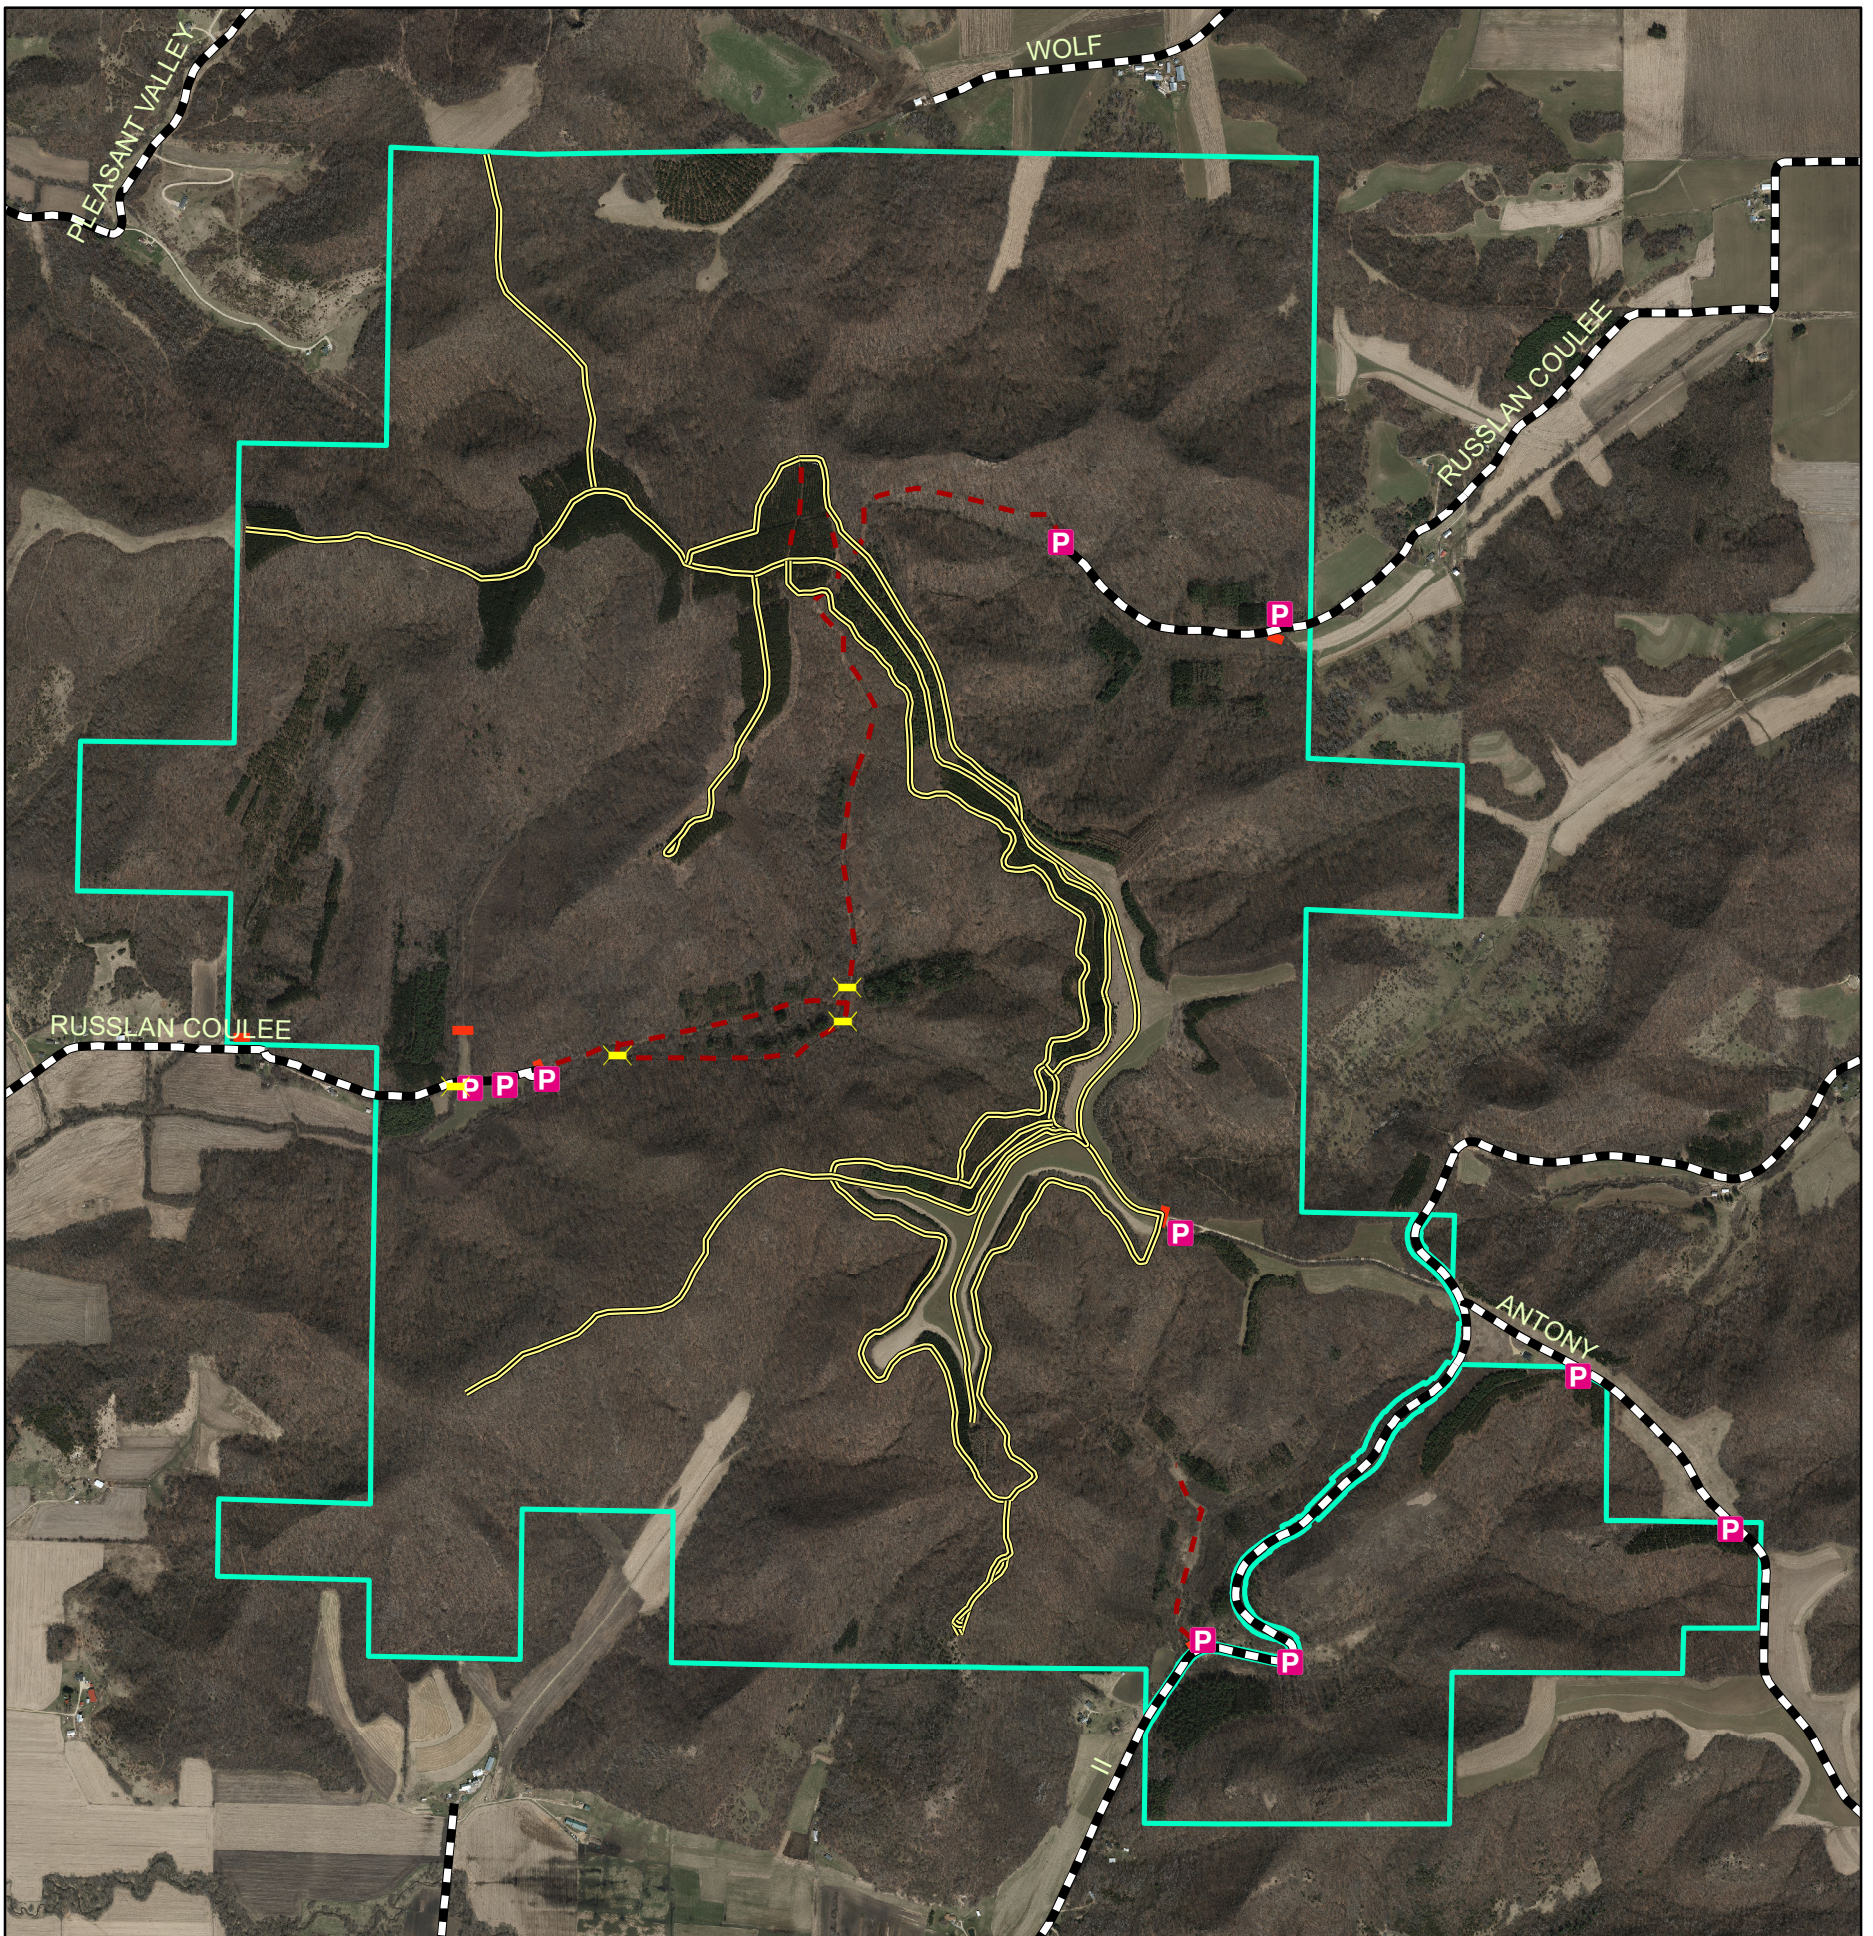

COULEE EXPERIMENTAL STATE FOREST

A sustainably managed Wisconsin State Forest certified by the Forest Stewardship Council and the Sustainable Forestry Initiative

Vehicles are not allowed inside the gates or barriers except for agricultural and service vehicles.

XC-ski trails are groomed by volunteers and signed, but not regularly patrolled.

"It is unlawful to allow your dog, cat or other pet animal on the ski trail during the skiing season" NR 45.06(3)

Ski trails may be used for hiking, horseback riding and hunting when not snow covered.

There are no water or toilet facilities available.

Camping and Fires are Not Allowed

Target Shooting is Not Allowed

Please do not litter...and enjoy Wisconsin's outdoors!

Legend

- bridges
- parking
- ski_trails
- CountyRoads
- Gate-Barrier
- trails-maintained
- property_boundary