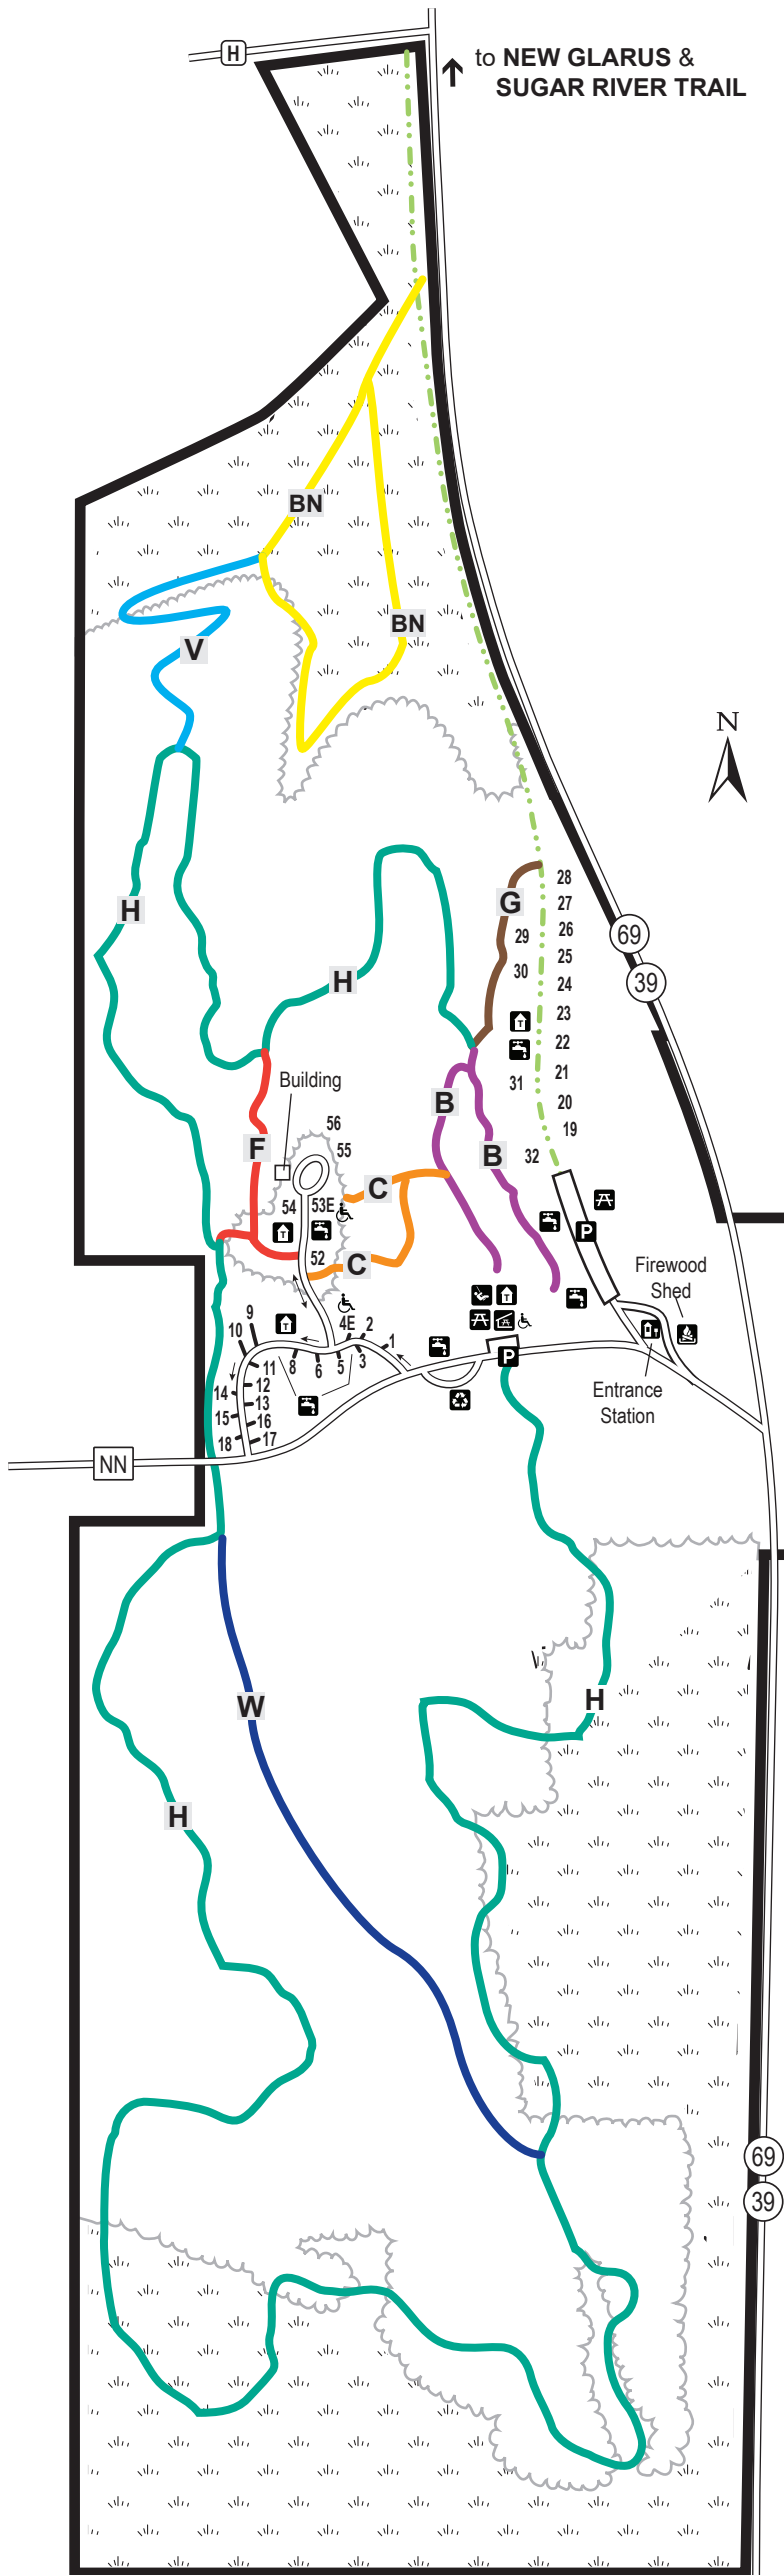

# New Glarus Woods State Park

W5508 Cty Hwy NN  
New Glarus, Wisconsin 53574  
608-527-2335

LAT: N42.7870, LONG: W089.6295

--- Park Boundary

- Parking
- Picnic Shelter
- Picnic Area
- Vault Toilets
- Drinking Water
- Recycling/Garbage
- Accessible
- Playground
- Prairie Habitat
- Woods

## Trails

- B** Basswood Nature Trail - 0.4 miles
- BN** Bison Nature Trail - 0.8 miles
- C** Chattermark Trail - 0.1 miles
- F** Fox Trail - 0.2 miles
- G** Great Oak Trail - 0.2 miles
- H** Havenridge Nature Trail - 4.2 miles
- V** Vista Trail - 0.4 miles
- W** Walnut Trail - 0.5 miles
- New Glarus Spur - 1.6 miles

## Campsites

- Accessible Campsites: 4, 53
- Drive-in Campsites: 1-6, 8-18
- Walk-to Campsites: 19-32
- Group Campsites: 52-56

↓ to MONTICELLO & MONROE

↑ to NEW GLARUS & SUGAR RIVER TRAIL