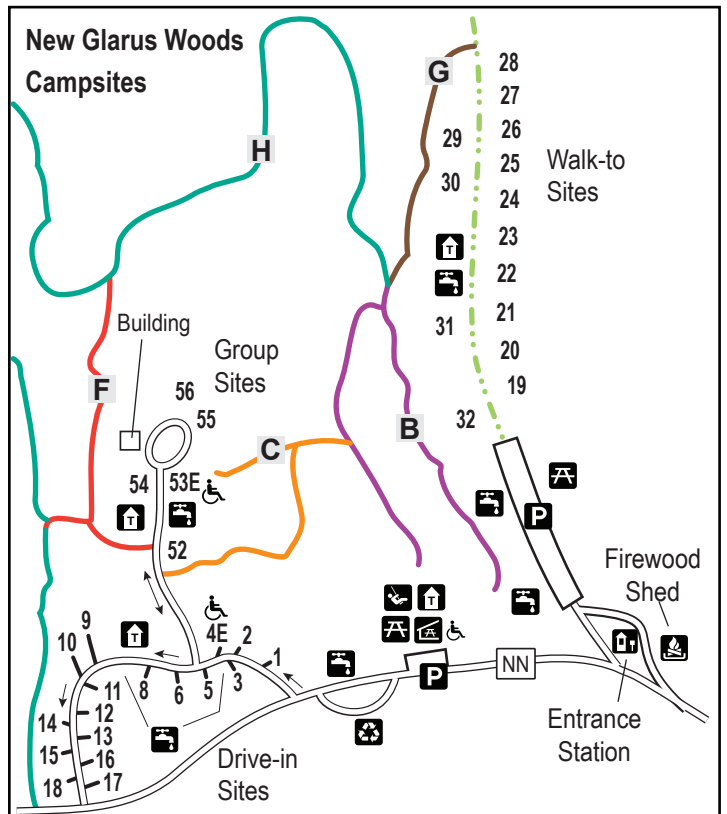

# New Glarus Woods State Park

W5508 Cty Hwy NN  
New Glarus, Wisconsin 53574  
608-527-2335

LAT: N42.7870, LONG: W089.6295

--- Park Boundary

- Parking
- Picnic Shelter
- Picnic Area
- Vault Toilets
- Drinking Water
- Recycling/Garbage
- Accessible
- Playground
- Prairie Habitat
- Woods

## Trails

- B** Basswood Nature Trail - 0.4 miles
- BN** Bison Nature Trail - 0.8 miles
- C** Chattermark Trail - 0.1 miles
- F** Fox Trail - 0.2 miles
- G** Great Oak Trail - 0.2 miles
- H** Havenridge Nature Trail - 4.2 miles
- V** Vista Trail - 0.4 miles
- W** Walnut Trail - 0.5 miles
- New Glarus Spur - 1.6 miles

## Campsites

- Accessible Campsites: 4, 53
- Drive-in Campsites: 1-6, 8-18
- Walk-to Campsites: 19-32
- Group Campsites: 52-56

↓ to MONTICELLO & MONROE

↑ to NEW GLARUS & SUGAR RIVER TRAIL