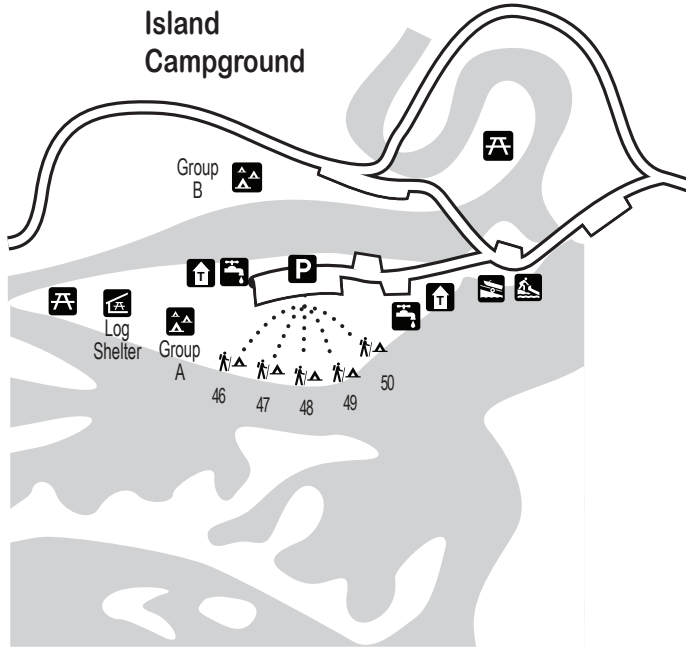

# Merrick State Park Campgrounds

## LEGEND

- Electric Campsite
- Accessible Campsite
- Camp Host Site
- Walk-to Campsite
- Group Campsite
- Shower Building
- Flush Toilets
- Vault Toilets
- Drinking Water
- Firewood Sales
- Picnic Shelter
- Boat Landing
- Canoe Launch