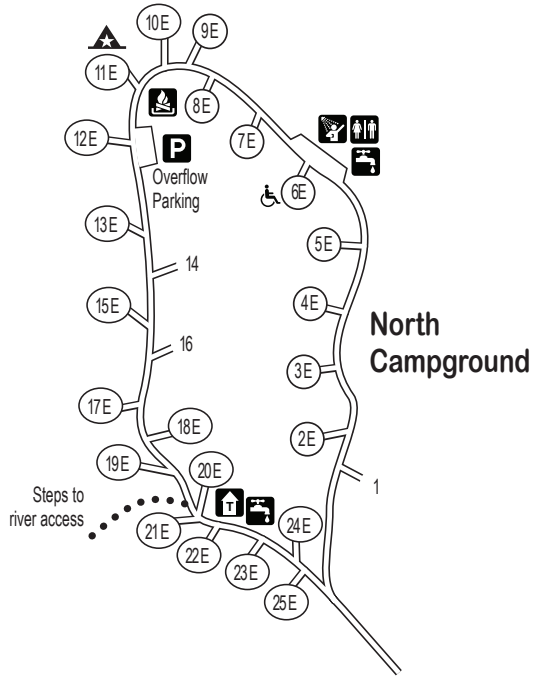

## LEGEND

- Electric Campsite
- Accessible Campsite
- Camp Host Site
- Walk-to Campsite
- Group Campsite
- Shower Building
- Flush Toilets
- Vault Toilets
- Drinking Water
- Firewood Sales
- Picnic Shelter
- Boat Landing
- Canoe Launch