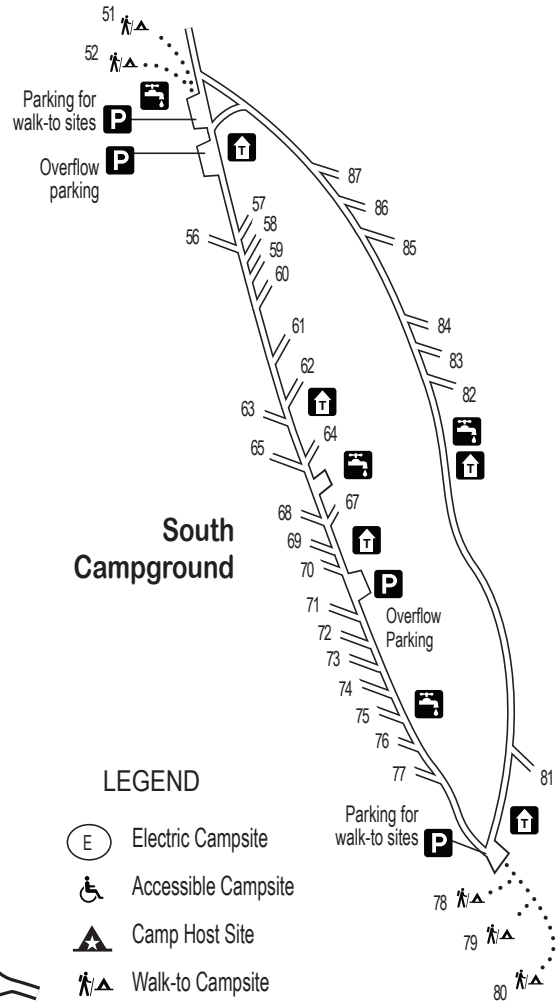

# Merrick State Park Campgrounds

## LEGEND

- Electric Campsite
- Accessible Campsite
- Camp Host Site
- Walk-to Campsite
- Group Campsite
- Shower Building
- Flush Toilets
- Vault Toilets
- Drinking Water
- Firewood Sales
- Picnic Shelter
- Boat Landing
- Canoe Launch