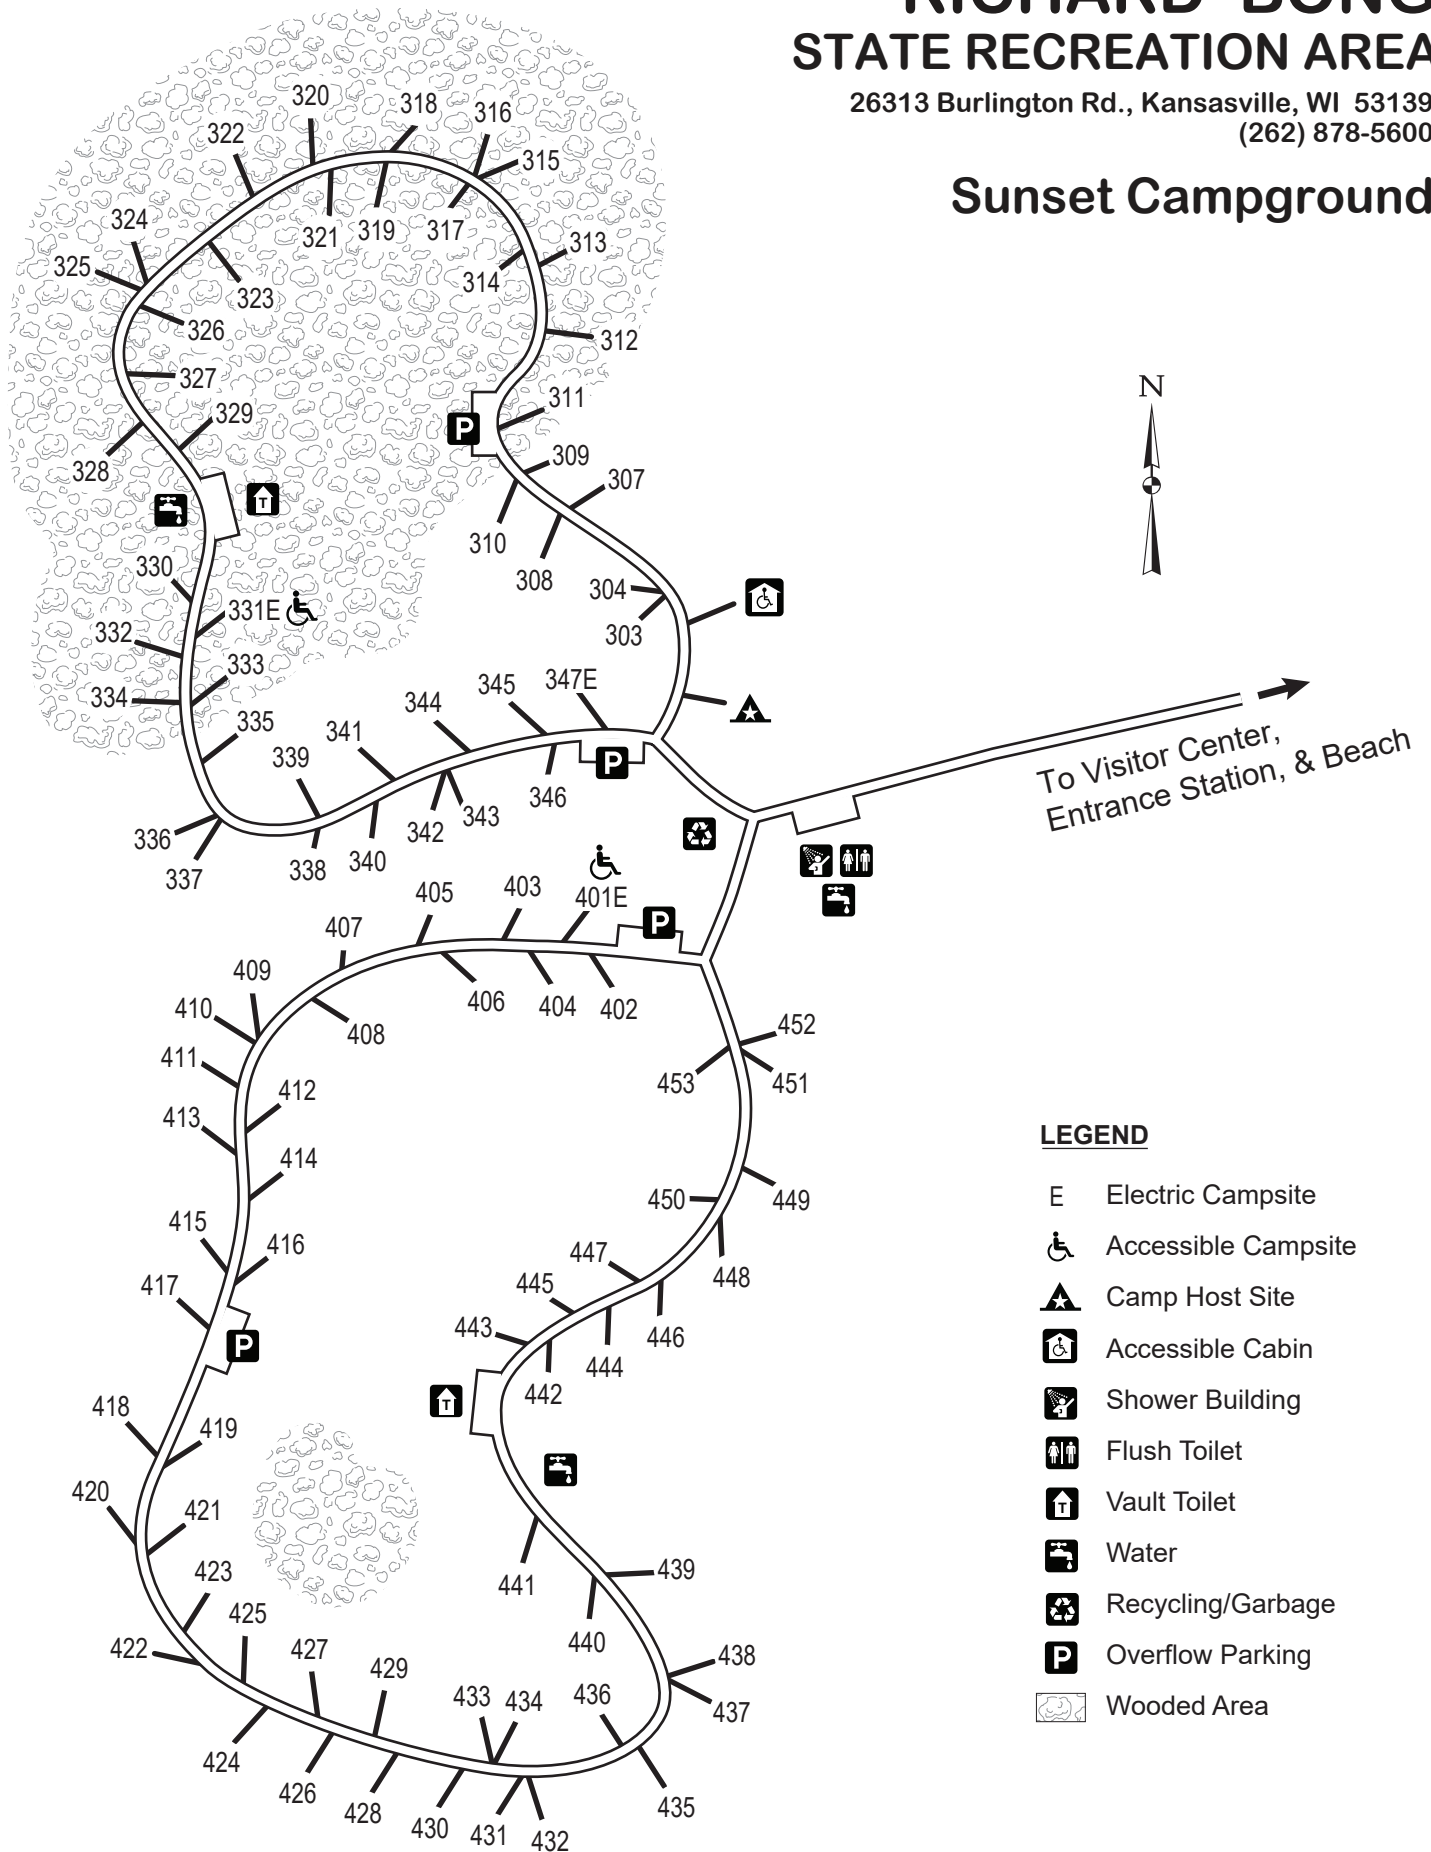

# RICHARD BONG STATE RECREATION AREA

26313 Burlington Rd., Kansasville, WI 53139  
(262) 878-5600

## Sunset Campground

### LEGEND

- E Electric Campsite
- ♿ Accessible Campsite
- ⚓ Camp Host Site
- ♿ Accessible Cabin
- 🚿 Shower Building
- ♿ Flush Toilet
- 🚽 Vault Toilet
- 💧 Water
- ♻️ Recycling/Garbage
- P Overflow Parking
- ☁️ Wooded Area