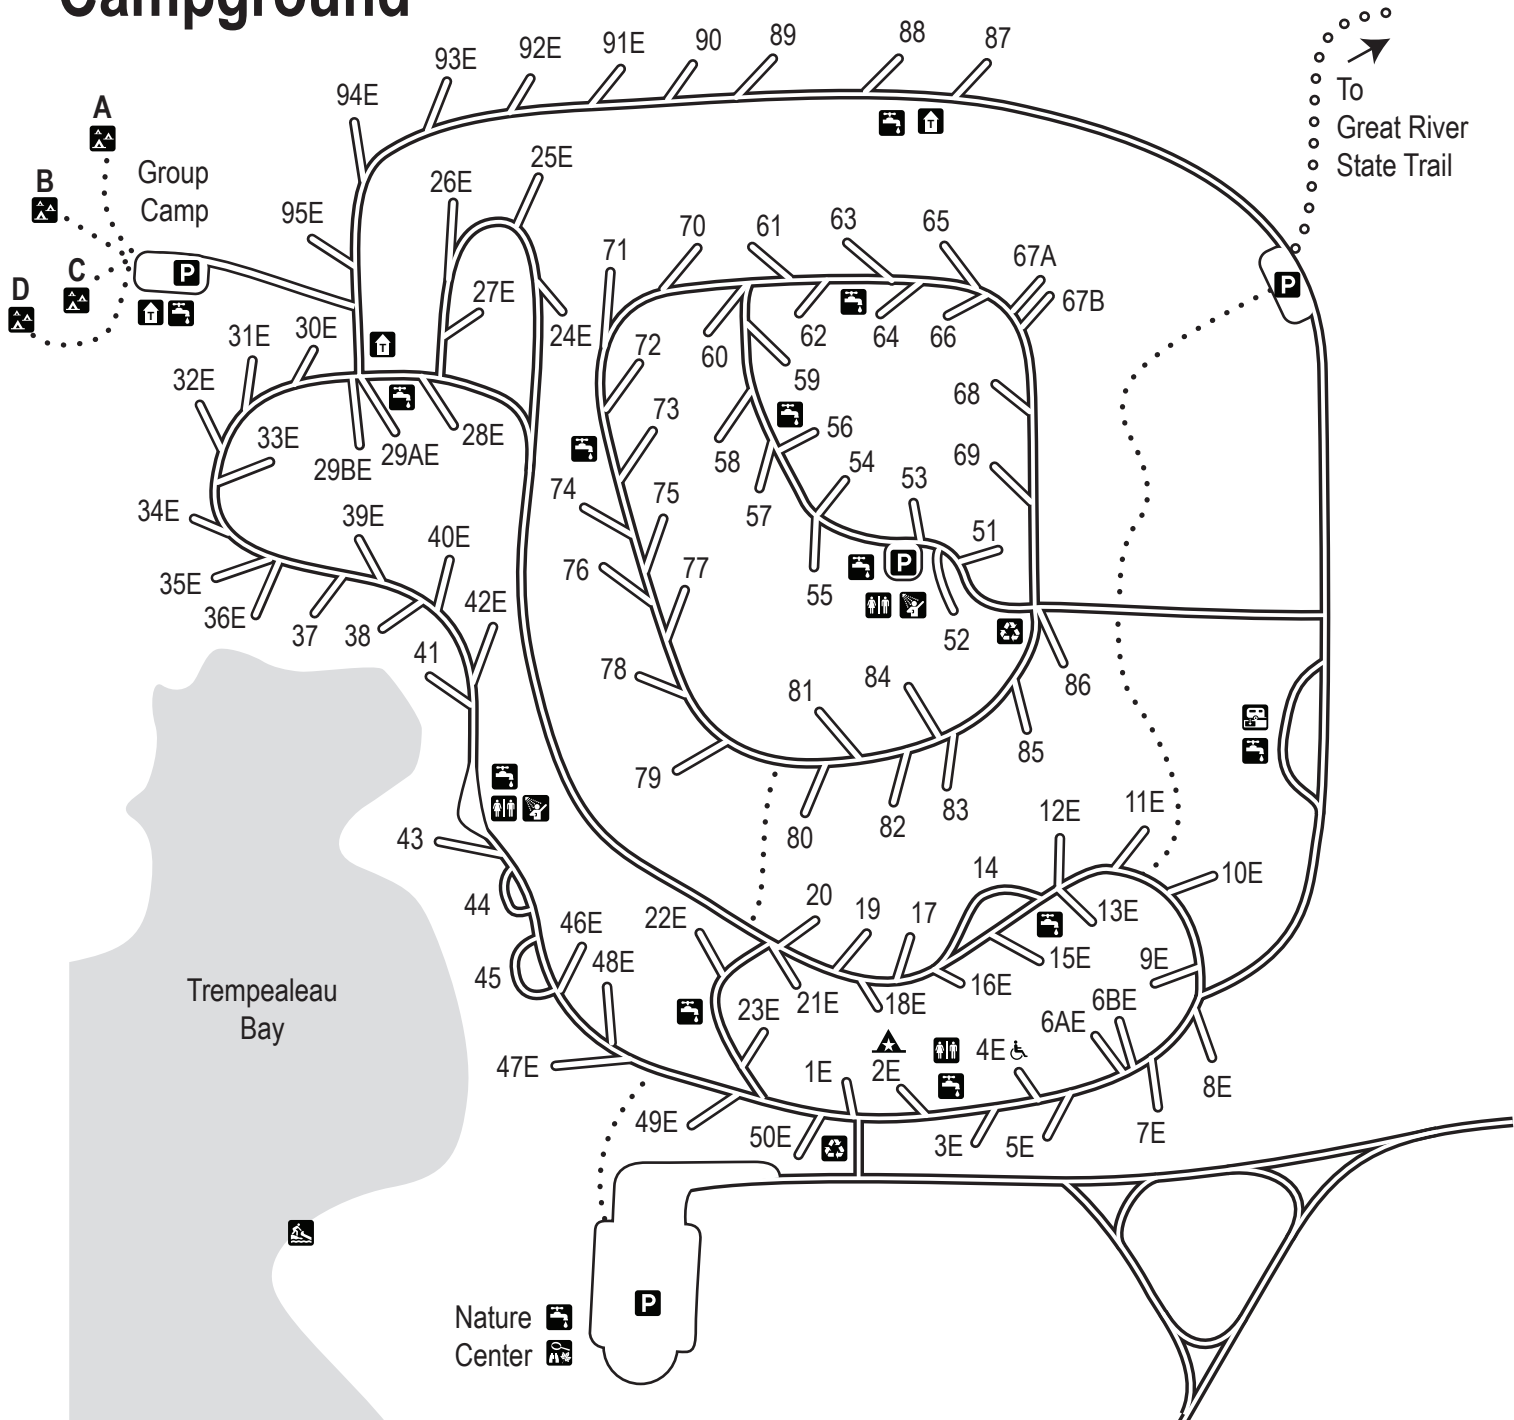

Perrot State Park Campground

LEGEND

- | | |
|---------------------|--|
| E Electric Campsite | Water |
| Camp Host Site | Garbage/Recycling
(for registered campers only) |
| Accessible Campsite | Dump Station |
| Group Site | Nature Center |
| Shower Building | Canoe Launch |
| Flush Toilets | Parking |
| Vault Toilets | |

To Park
Headquarters
1.4 mi.

All campsites are reservable.