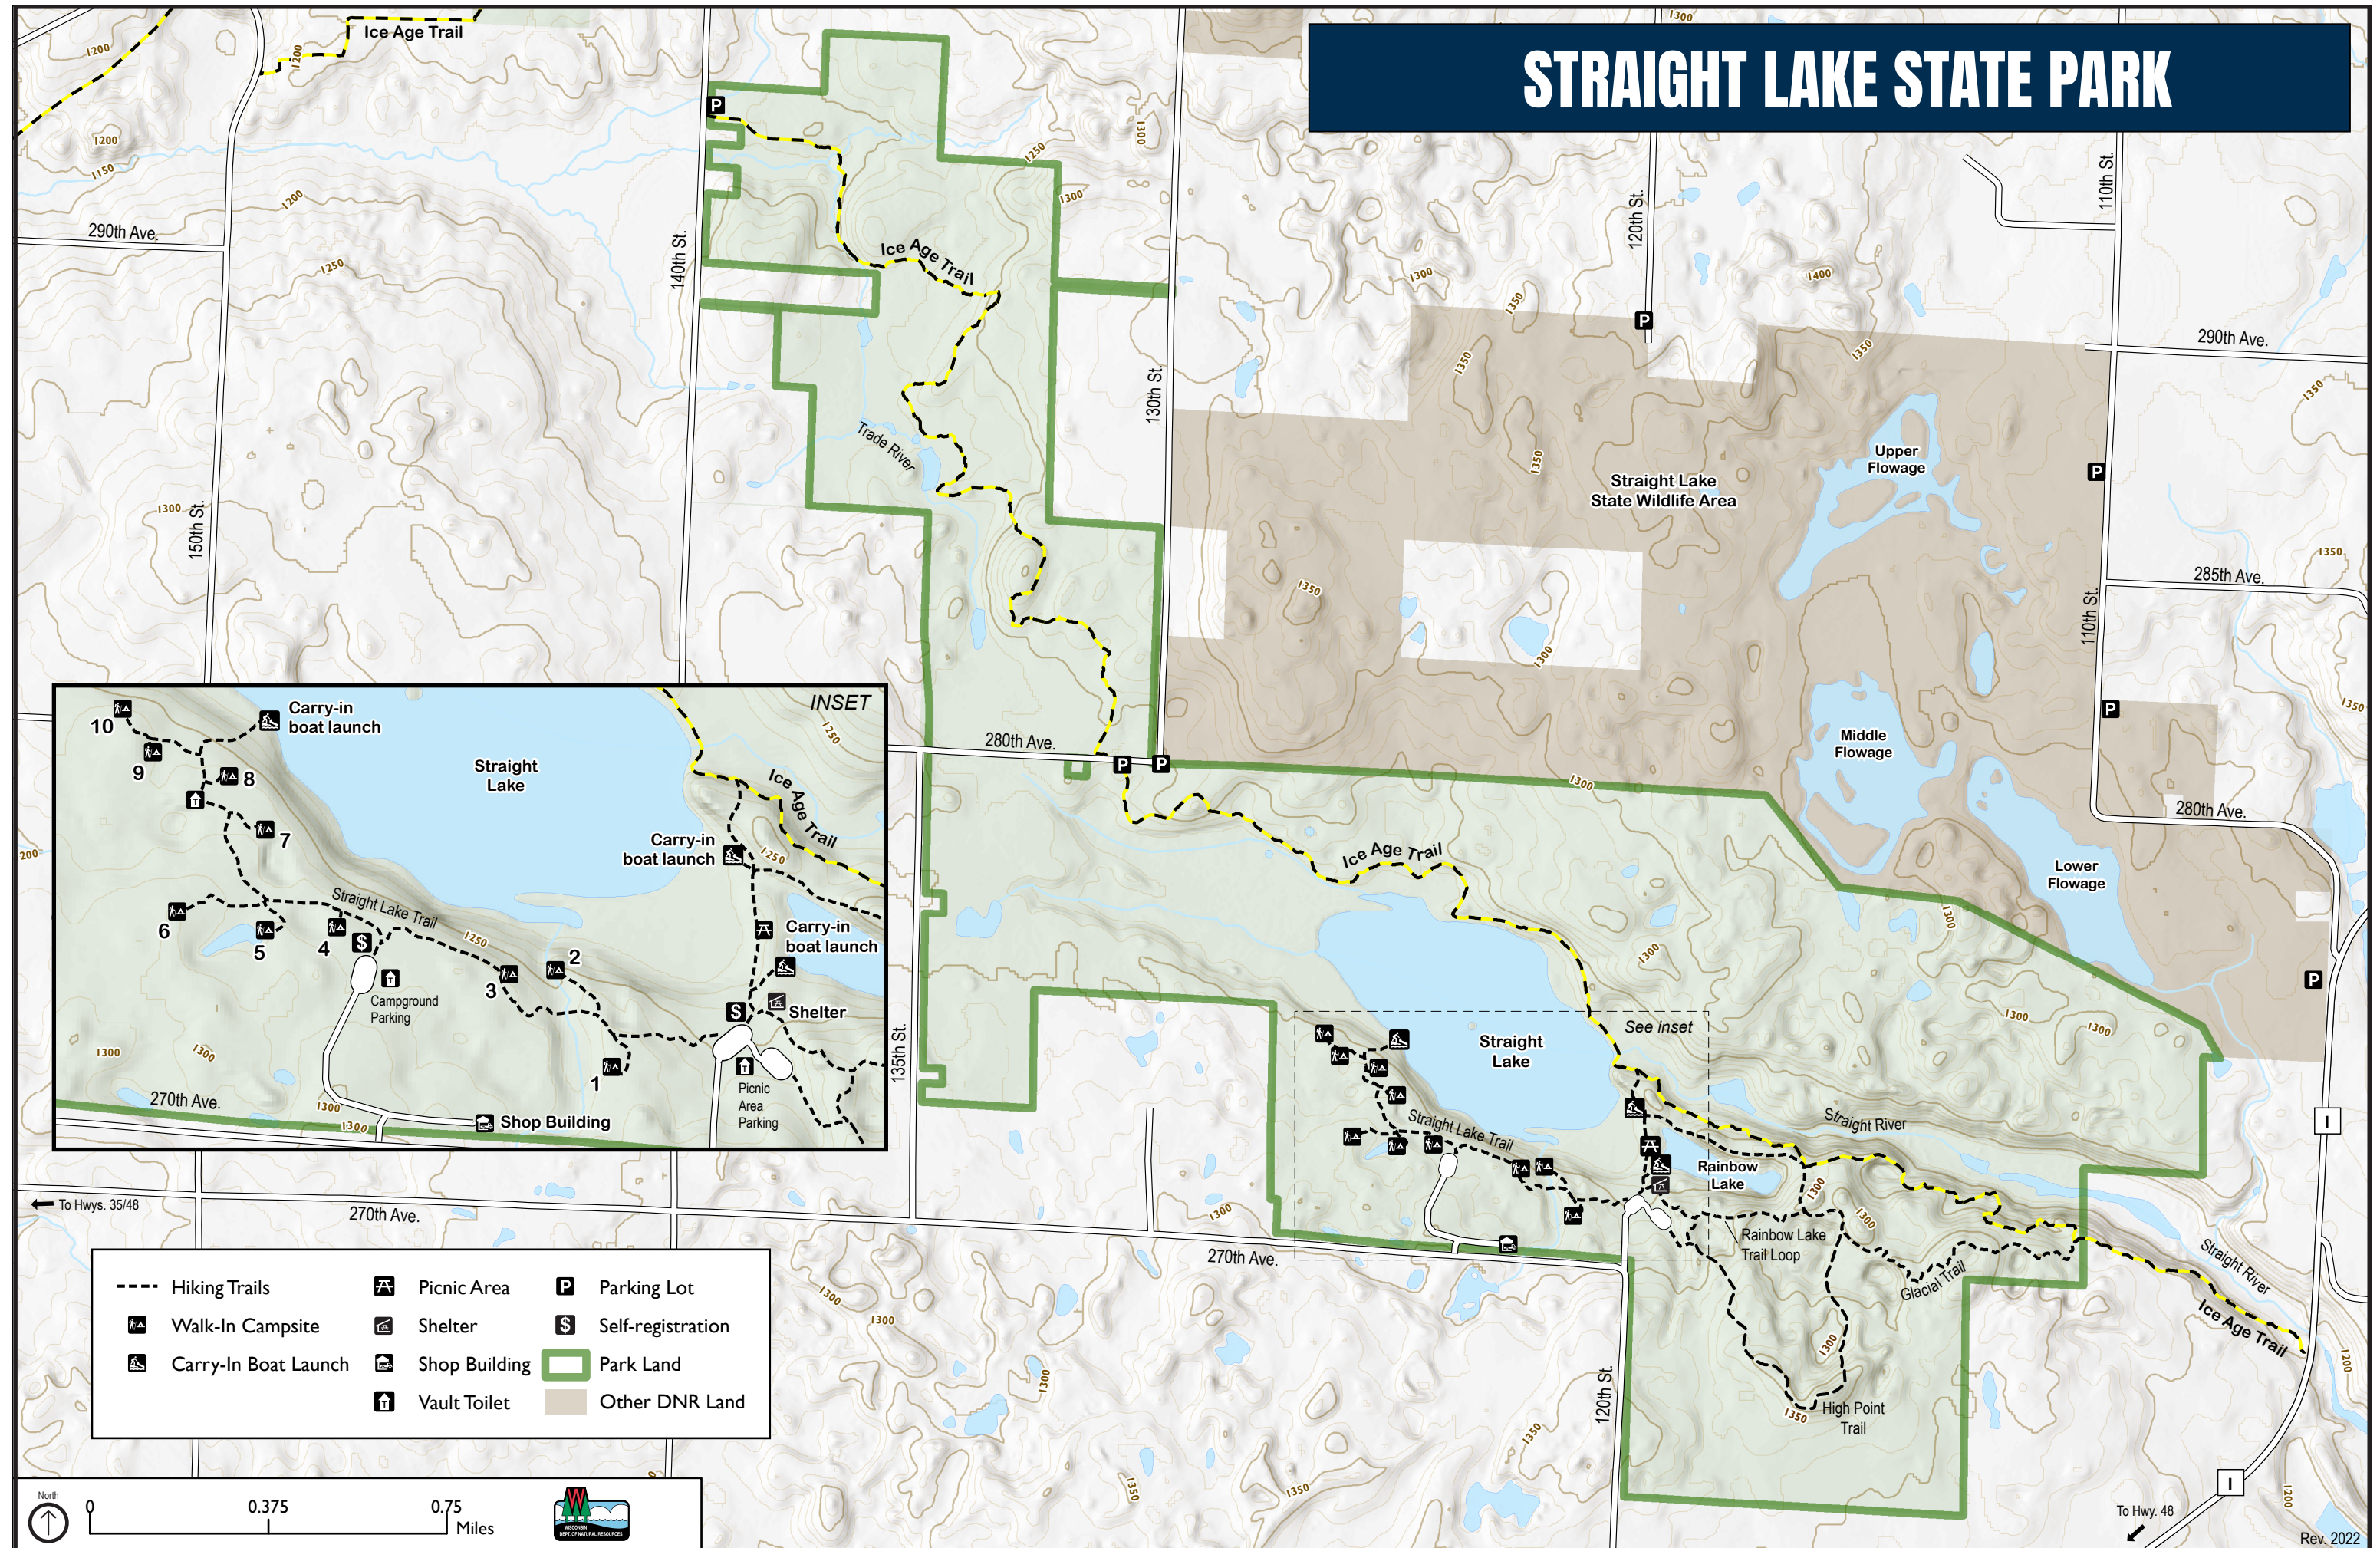

STRAIGHT LAKE STATE PARK

--- Hiking Trails	Picnic Area	Parking Lot
Walk-In Campsite	Shelter	Self-registration
Carry-In Boat Launch	Shop Building	Park Land
	Vault Toilet	Other DNR Land

To Hwy. 48
Rev. 2022