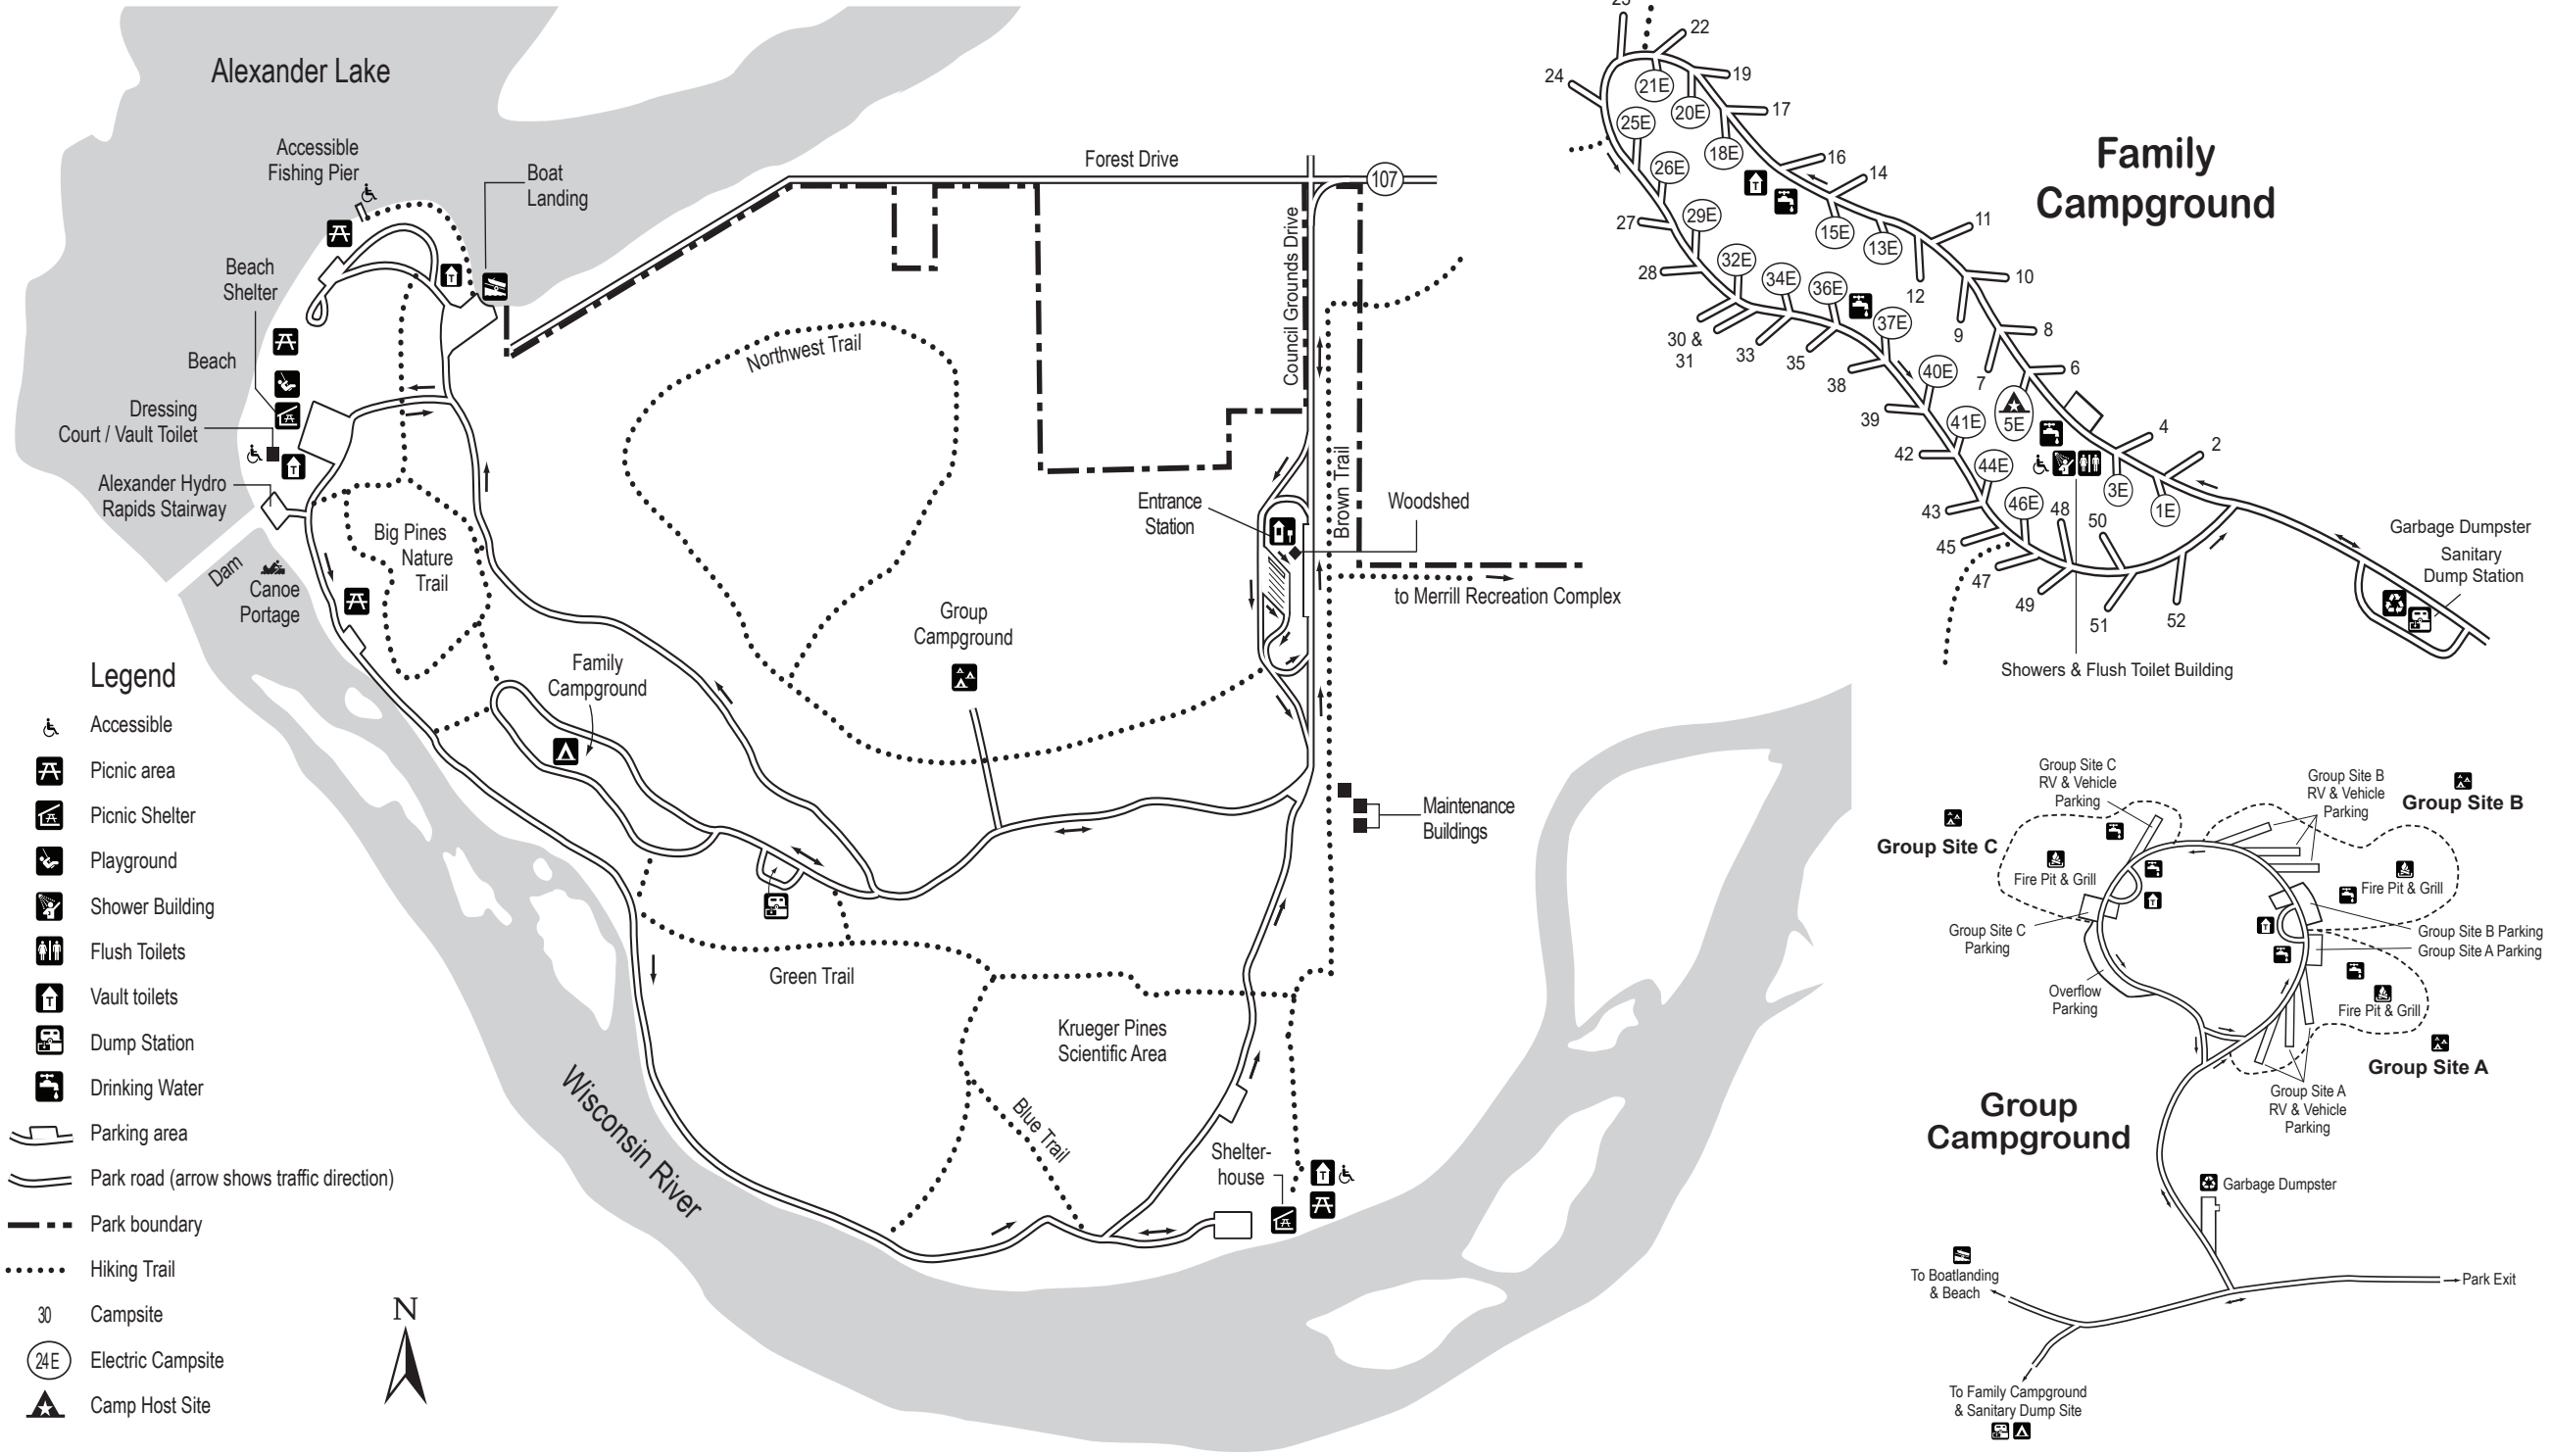

Council Grounds State Park

Legend

- Accessible
- Picnic area
- Picnic Shelter
- Playground
- Shower Building
- Flush Toilets
- Vault toilets
- Dump Station
- Drinking Water
- Parking area
- Park road (arrow shows traffic direction)
- Park boundary
- Hiking Trail
- Campsite
- Electric Campsite
- Camp Host Site