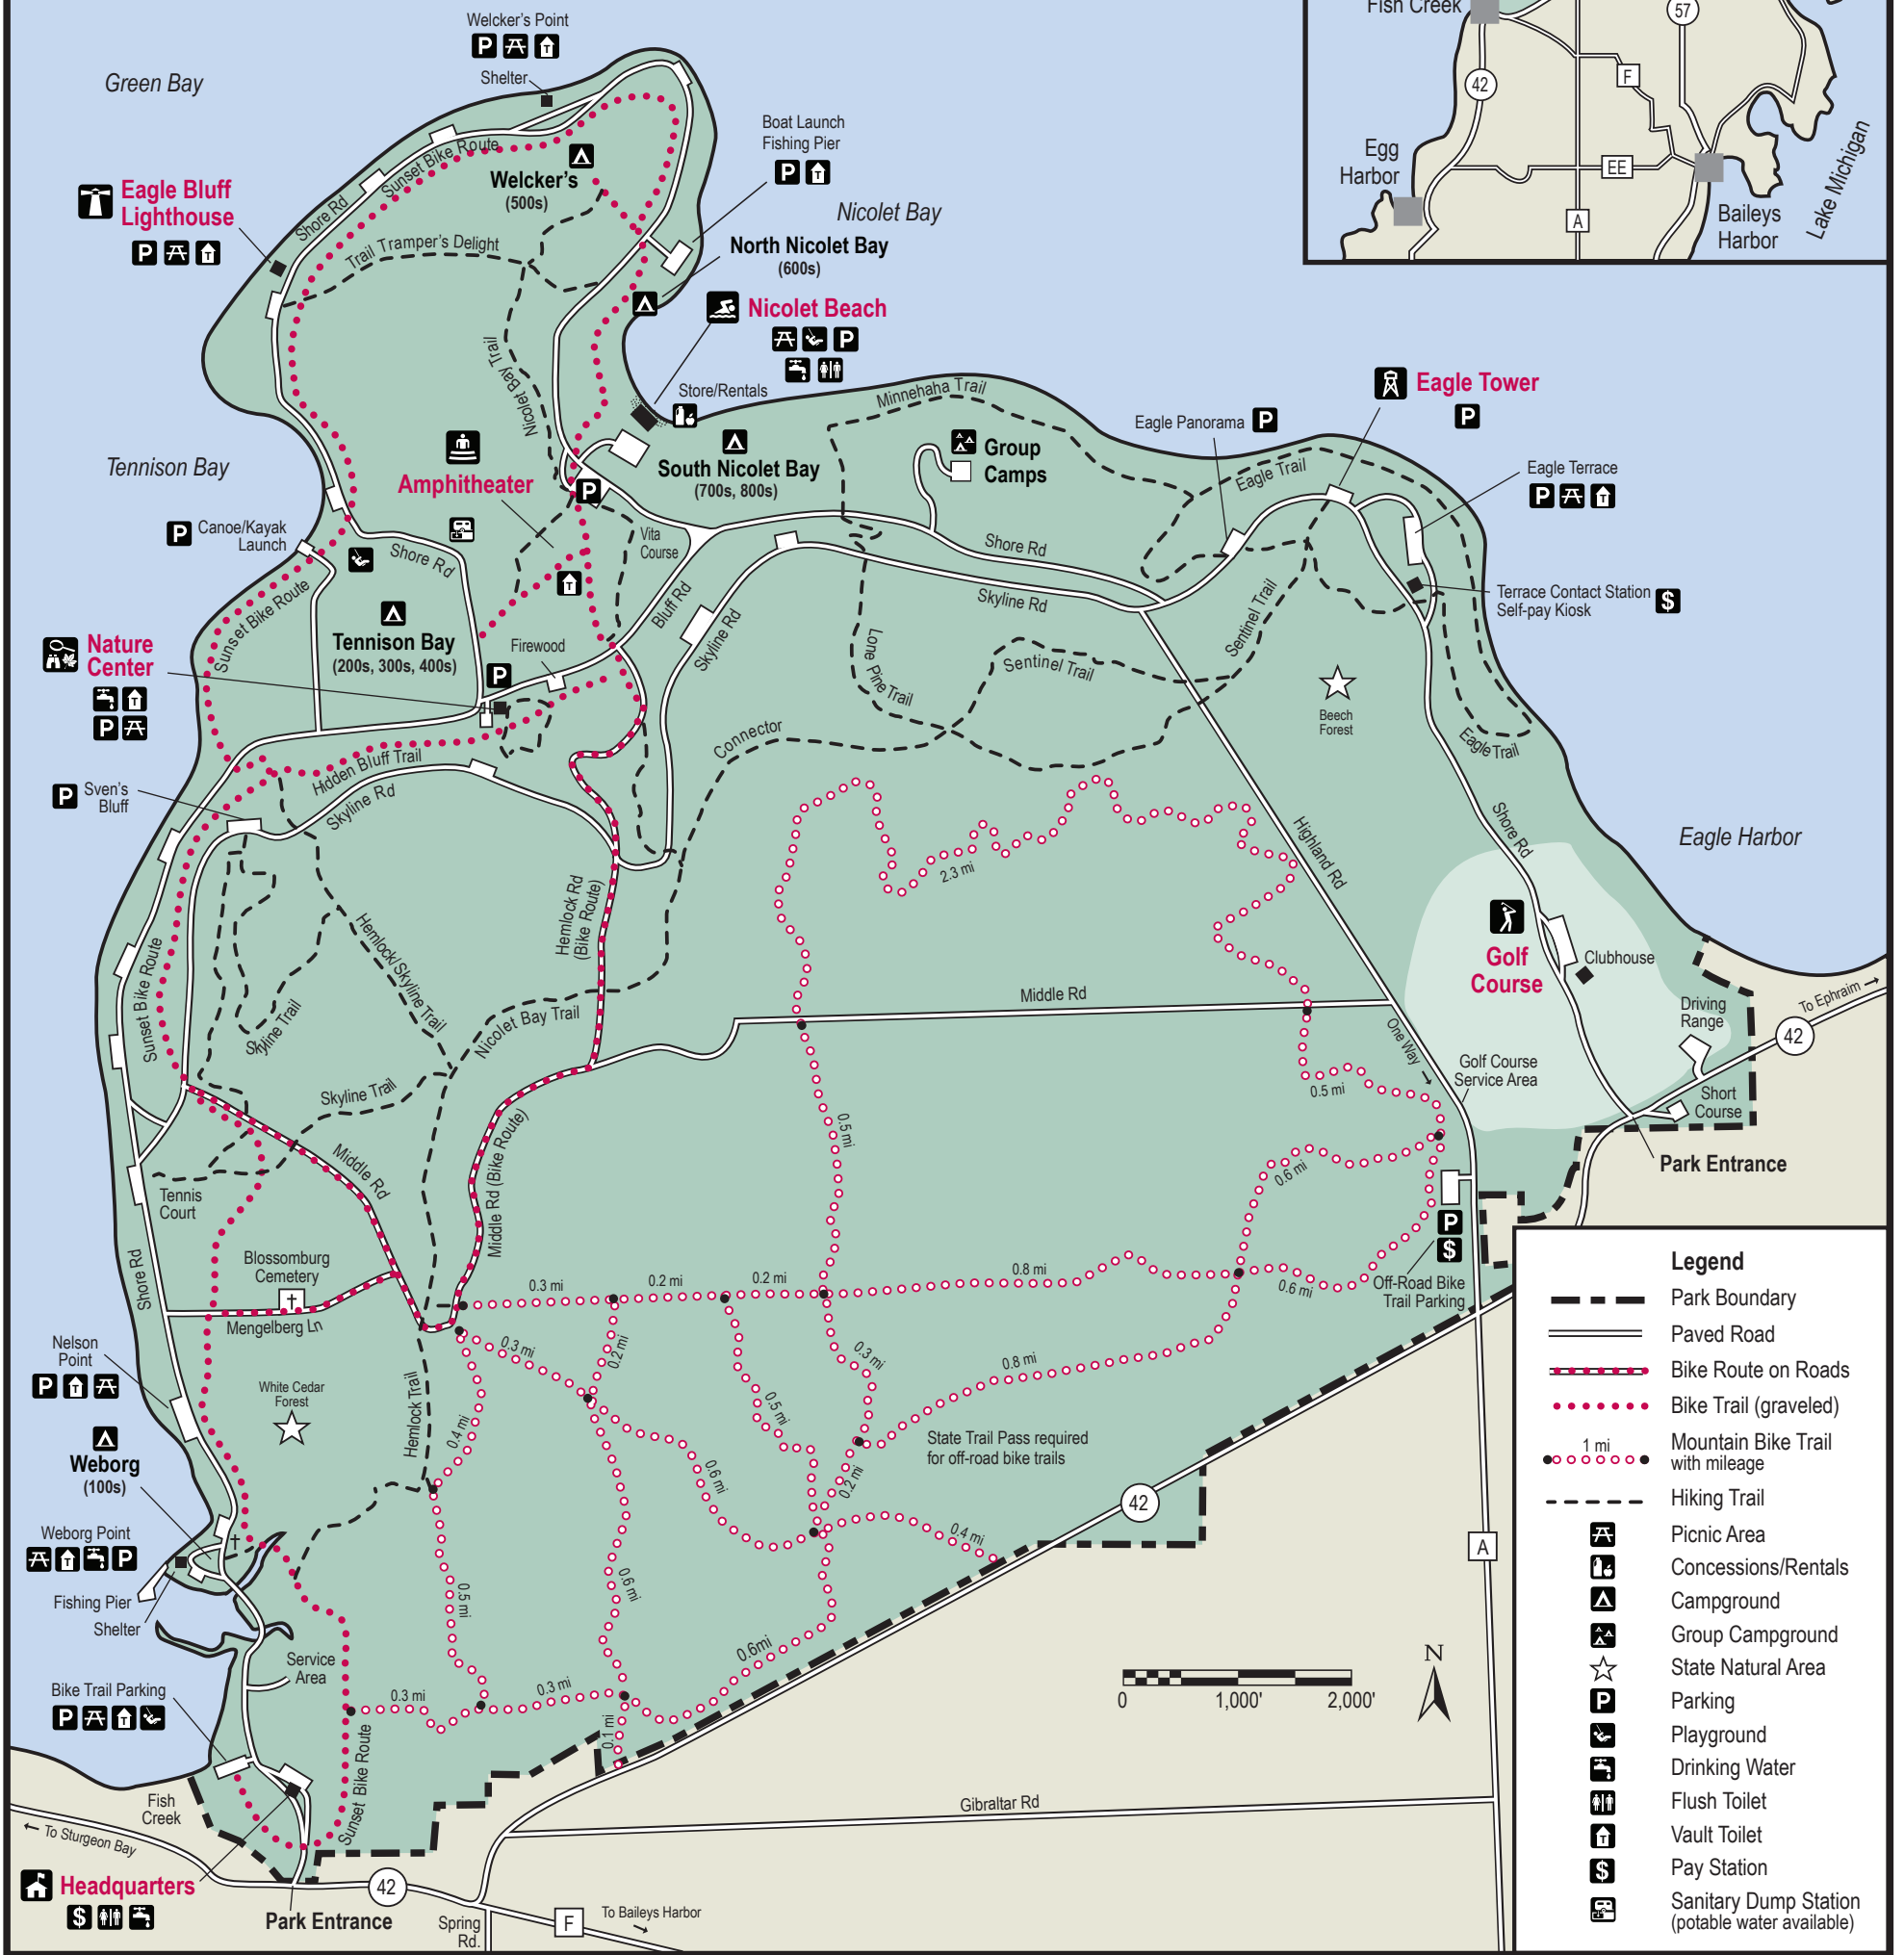

Summer Map Peninsula State Park

Legend	
	Park Boundary
	Paved Road
	Bike Route on Roads
	Bike Trail (graveled)
	Mountain Bike Trail with mileage
	Hiking Trail
	Picnic Area
	Concessions/Rentals
	Campground
	Group Campground
	State Natural Area
	Parking
	Playground
	Drinking Water
	Flush Toilet
	Vault Toilet
	Pay Station
	Sanitary Dump Station (potable water available)