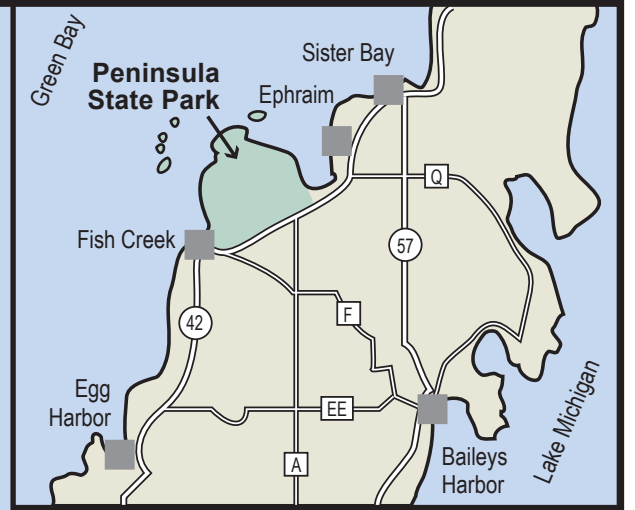

Summer Map Peninsula State Park

Legend	
	Park Boundary
	Paved Road
	Bike Route on Roads
	Bike Trail (graveled)
	Mountain Bike Trail with mileage
	Hiking Trail
	Picnic Area
	Concessions/Rentals
	Campground
	Group Campground
	State Natural Area
	Parking
	Playground
	Drinking Water
	Flush Toilet
	Vault Toilet
	Pay Station
	Sanitary Dump Station (potable water available)