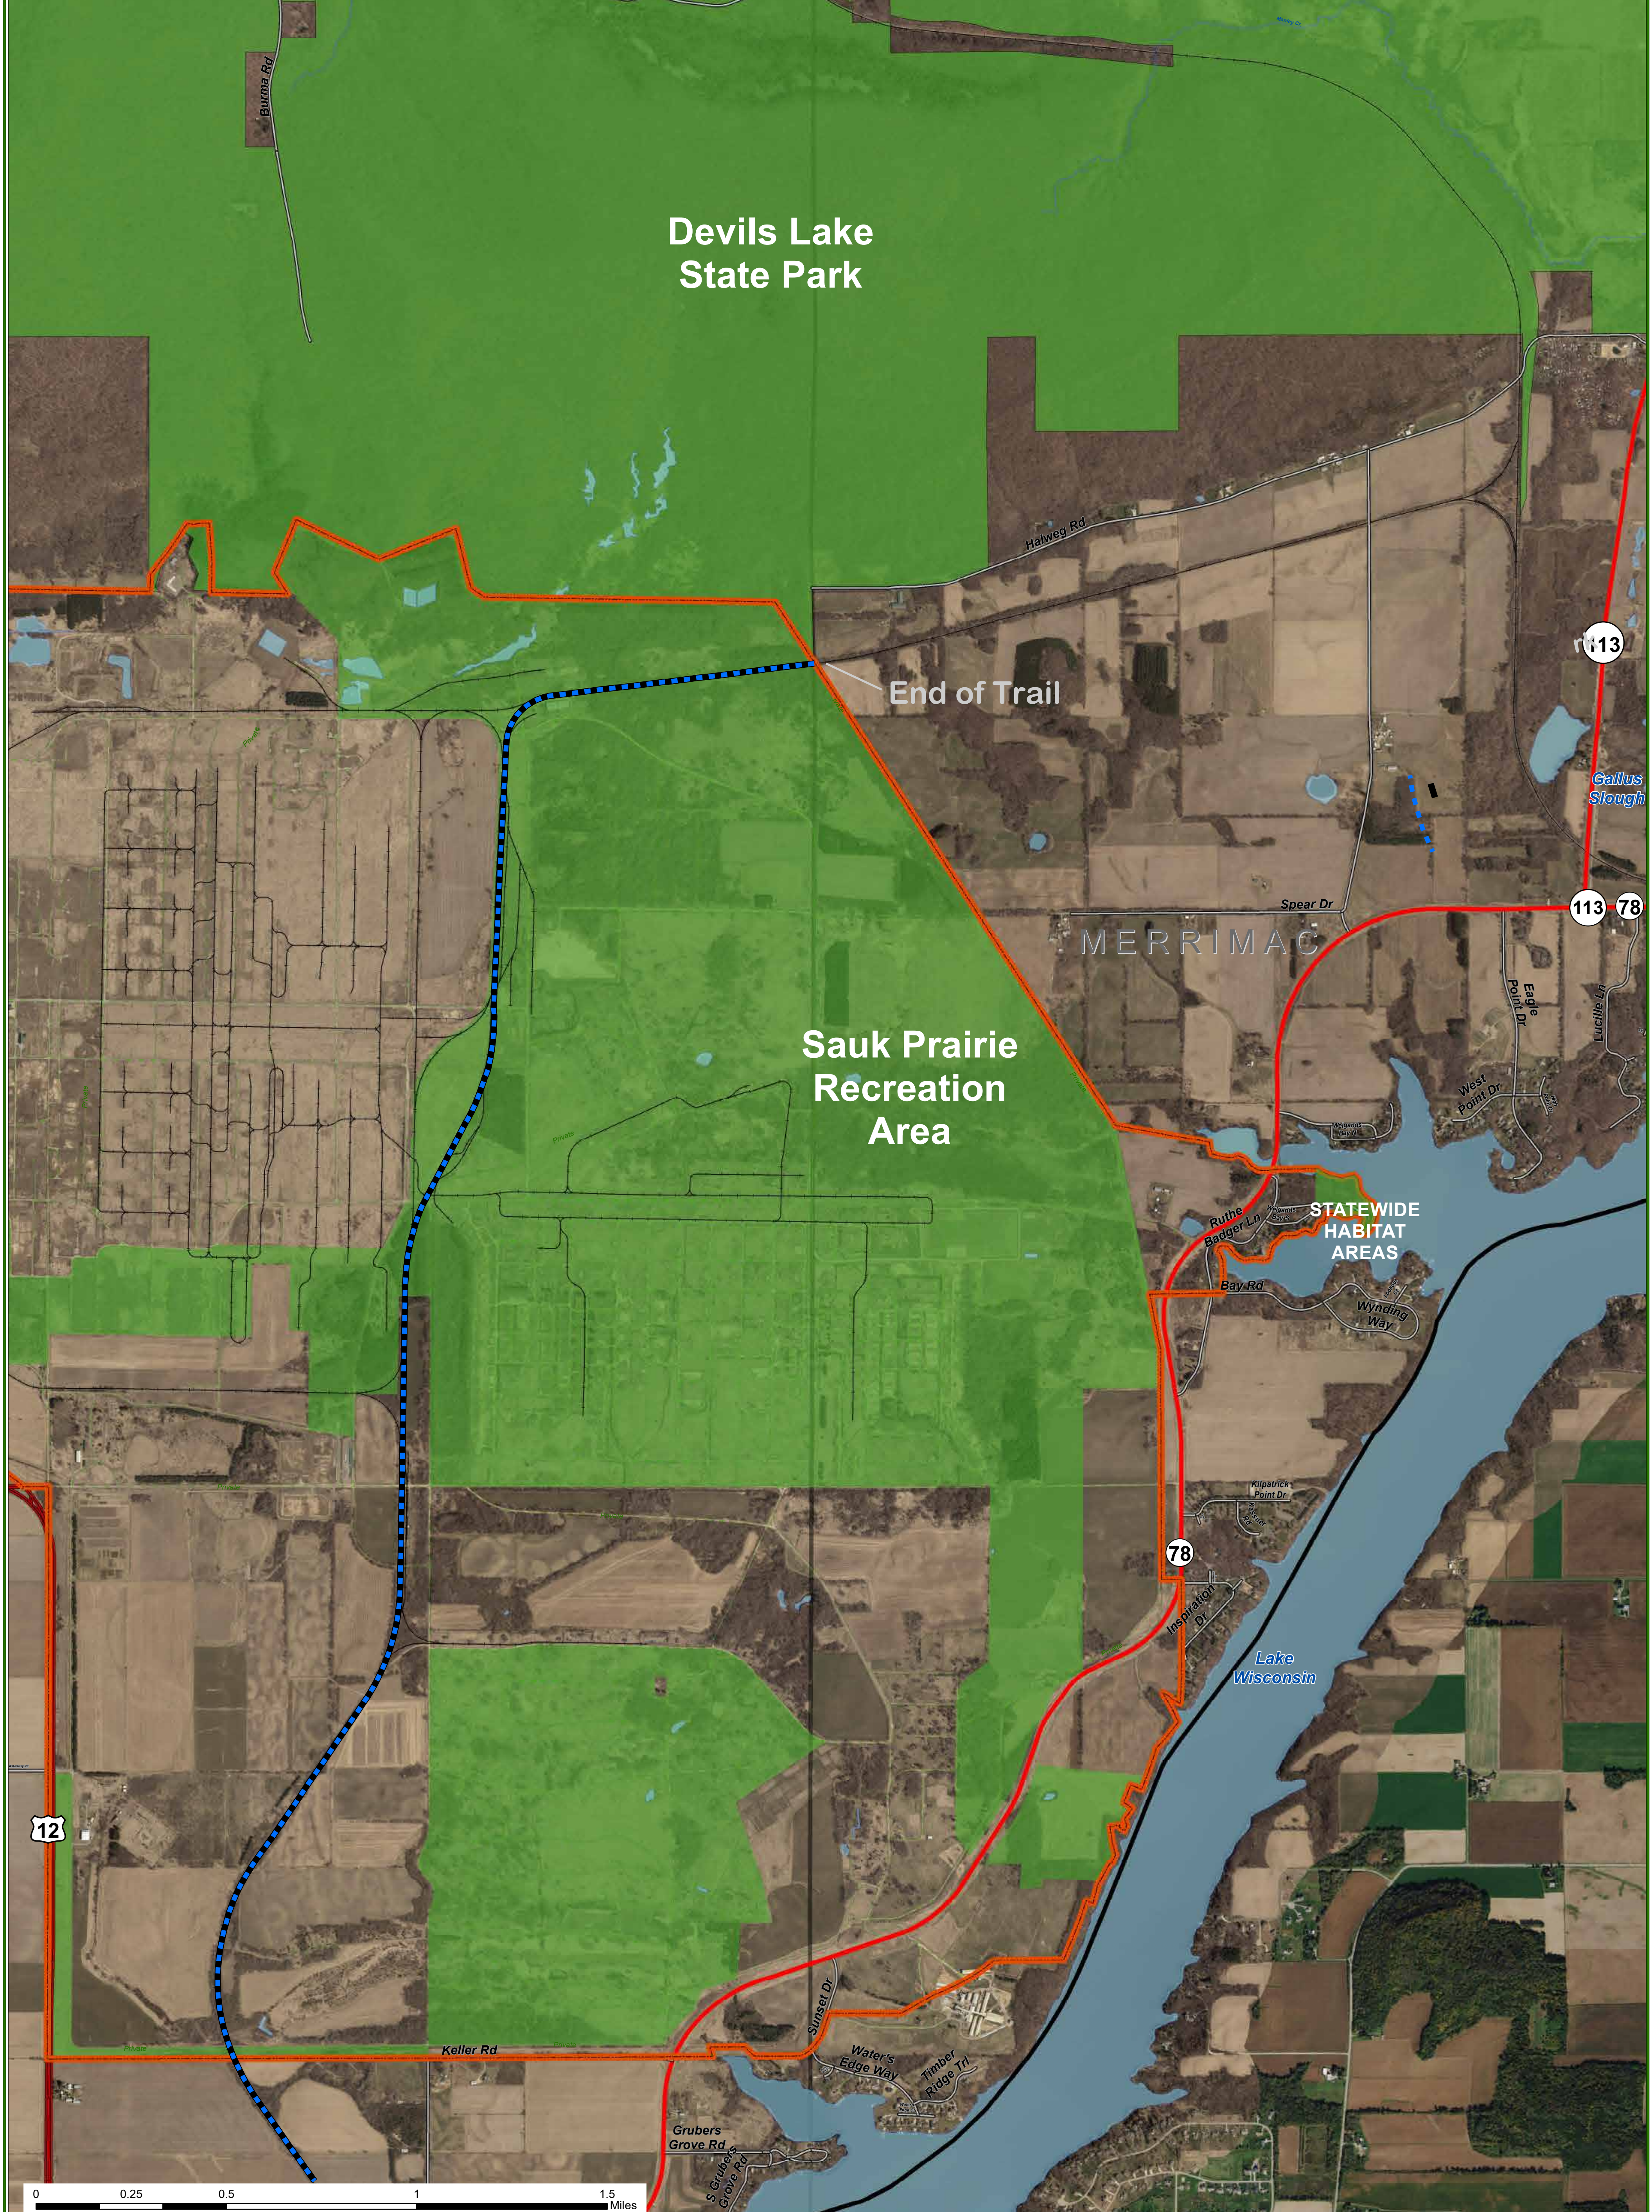

Sauk County Conservation, Planning and Zoning Department  
 The Great Sauk State Trail - Sauk Prairie Recreation Area

Legend	Road Centerline	Waterbodies	Public Lands	Minor Civil Division
Great Sauk State Trail	Interstate	Stream or River	County	City
Sauk Prairie Recreation Area Project Boundary	Federal	Lake or Pond	Fishery Area	Town
Railroad	State		State	Village
	County		State Natural Area	
	Town		Wildlife Area	
	Muni			
	Alley			
	Private-Named			
	Private			
	Ramp			

FOR INFORMATIONAL PURPOSES ONLY  
 Sauk County does not attest to the accuracy  
 of the data contained herein and makes no  
 warranty with respect to its correctness or validity.  
 Data contained in this map is limited by the method  
 and accuracy of its collection.

**Sauk County**  
 Conservation, Planning & Zoning

The Great Sauk Trail - Prairie du Sac/Sauk City

Beginning of Trail

Legend		Road Centerline	Waterbodies	Public Lands	Minor Civil Division
	Great Sauk State Trail		Interstate		County
	Sauk City River Trail		Federal		Fishery Area
	BAAP Boundary		State		State Natural Area
	Railroad		County		Wildlife Area
			Town		
			Private-Named		
			Private		
			Ramp		
			Muni		
			Alley		
			Stream or River		
			Lake or Pond		
					City
					Town
					Village