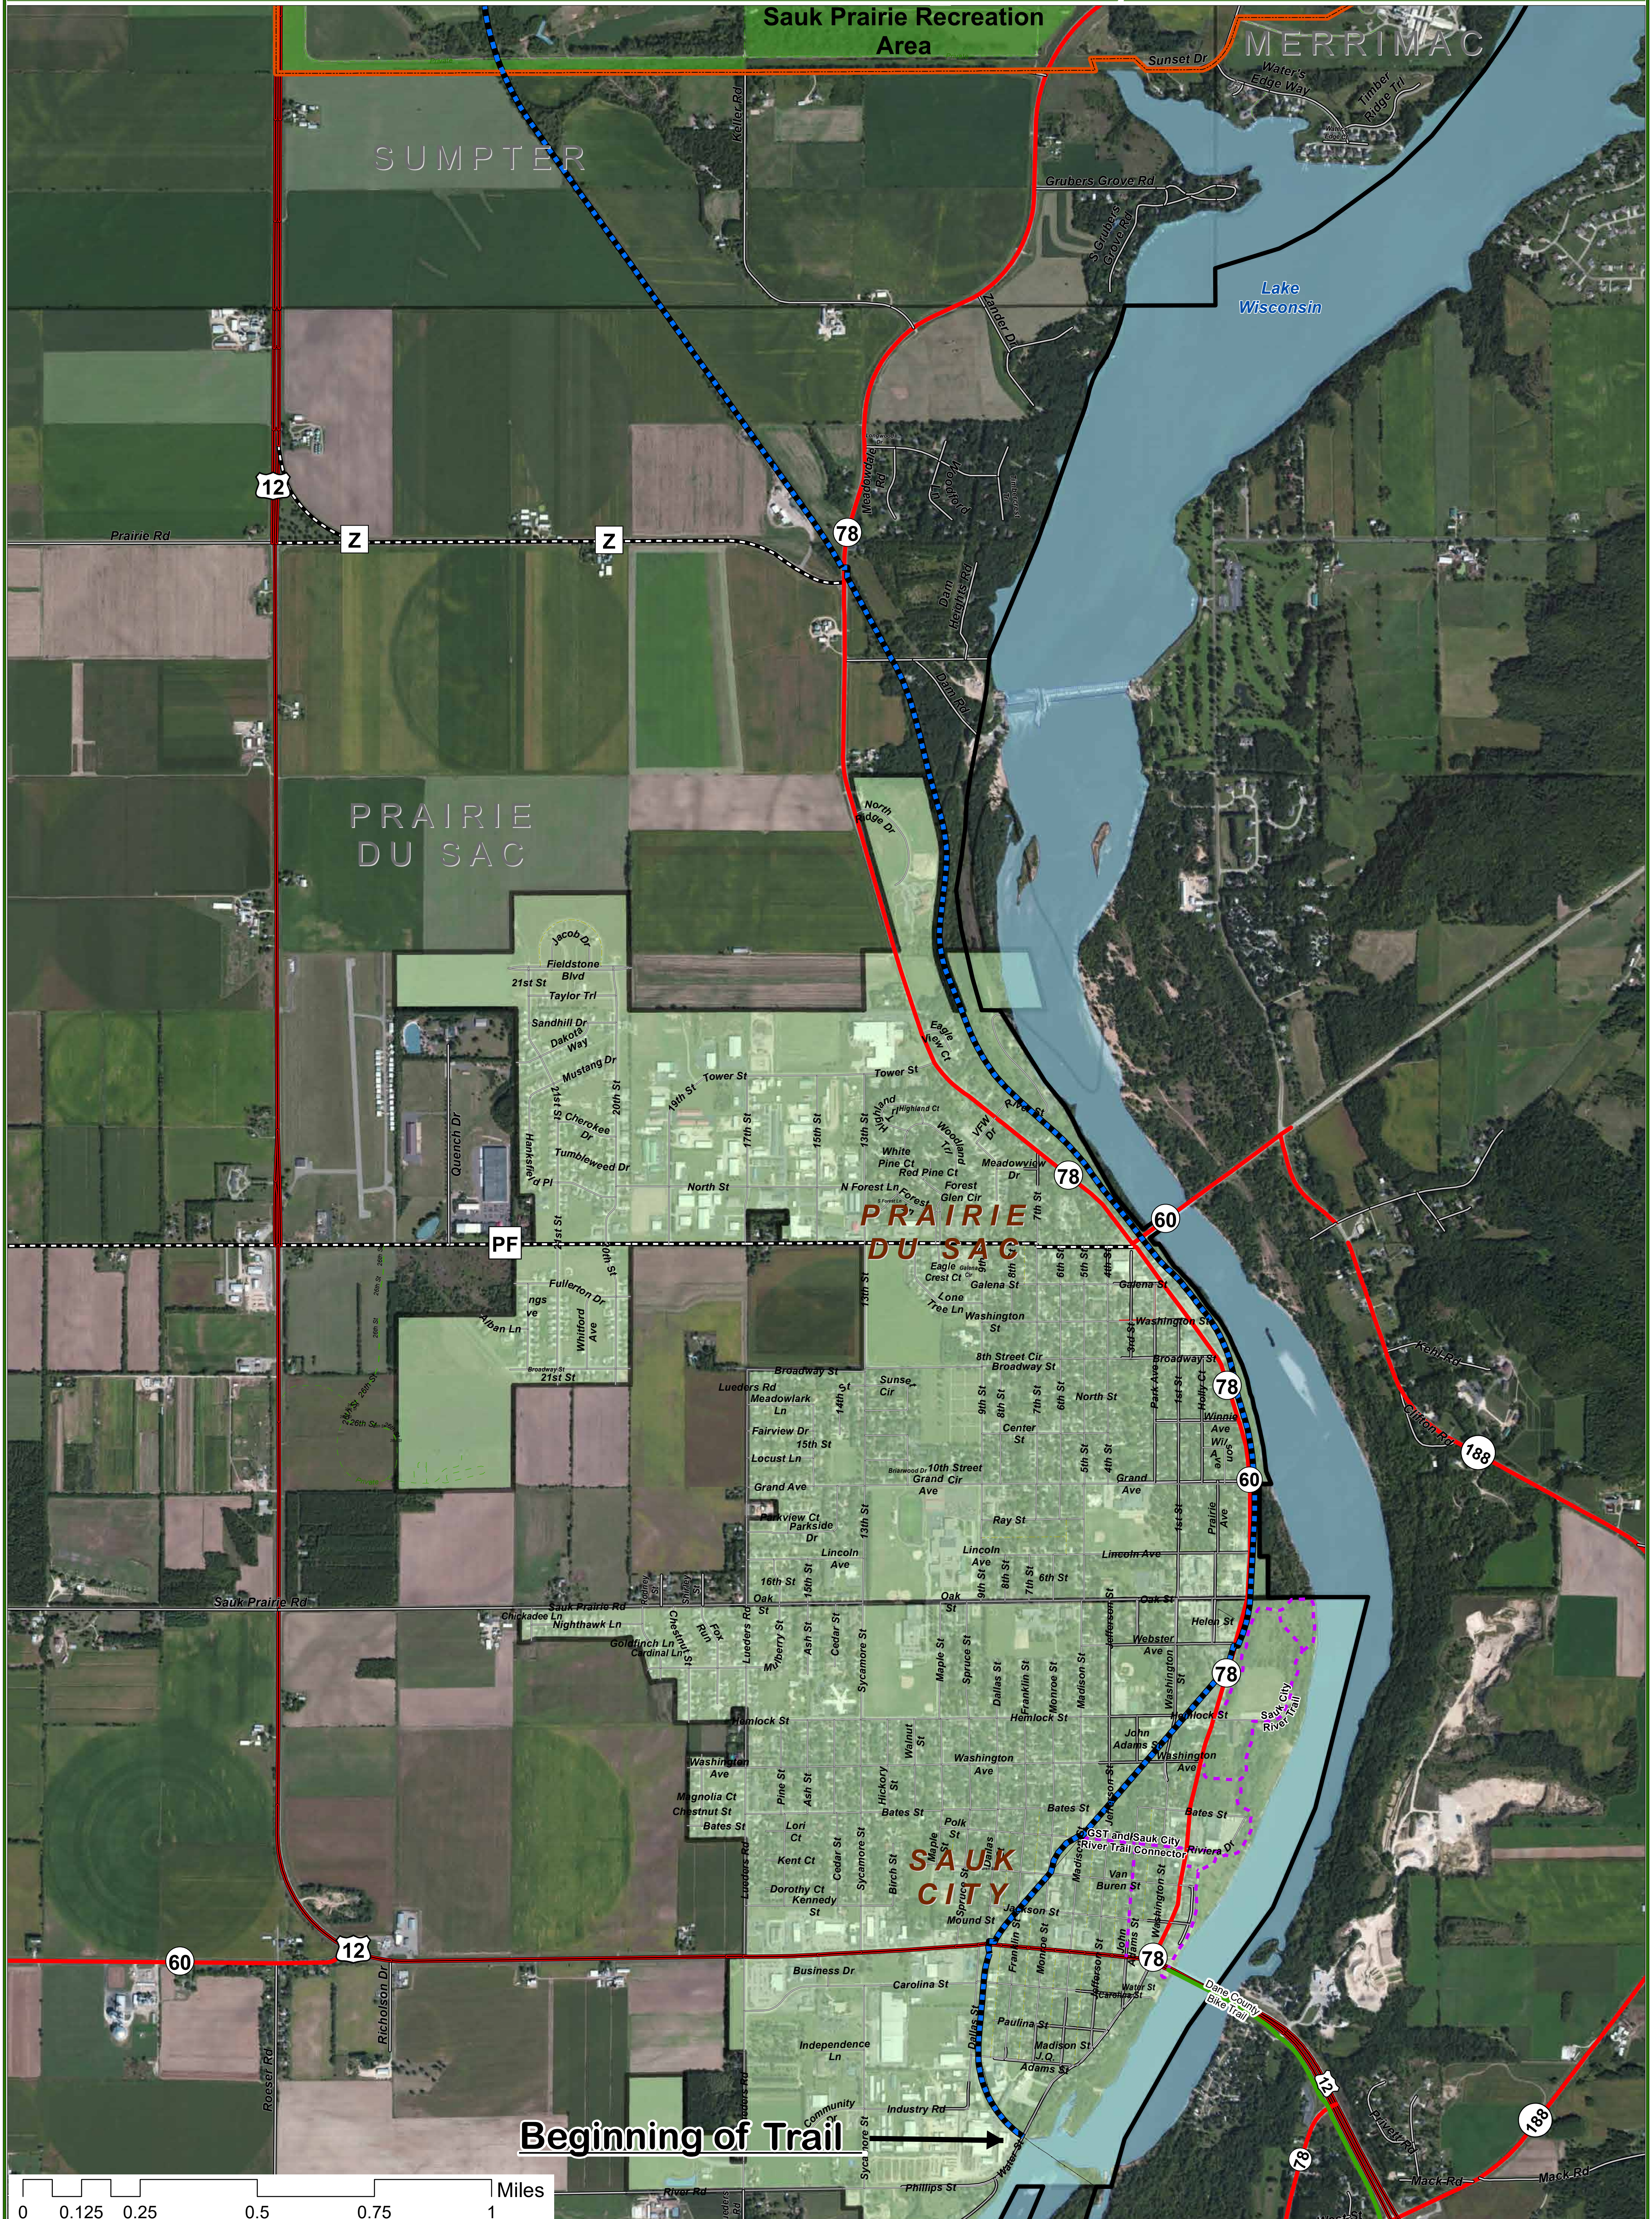

Sauk County Conservation, Planning and Zoning Department  
 The Great Sauk State Trail - Sauk Prairie Recreation Area

Legend	Road Centerline	Waterbodies	Public Lands	Minor Civil Division
Great Sauk State Trail	Interstate	Stream or River	County	City
Sauk Prairie Recreation Area Project Boundary	Federal	Lake or Pond	Fishery Area	Town
Railroad	State		State	Village
	County		State Natural Area	
	Town		Wildlife Area	
	Muni			
	Alley			
	Private-Named			
	Private			
	Ramp			

FOR INFORMATIONAL PURPOSES ONLY  
 Sauk County does not attest to the accuracy  
 of the data contained herein and makes no  
 warranty with respect to its correctness or validity.  
 Data contained in this map is limited by the method  
 and accuracy of its collection.

**Sauk County**  
 Conservation, Planning & Zoning

The Great Sauk Trail - Prairie du Sac/Sauk City

Beginning of Trail

Legend		Road Centerline	Waterbodies	Public Lands	Minor Civil Division
	Great Sauk State Trail		Interstate		County
	Sauk City River Trail		Federal		Fishery Area
	BAAP Boundary		State		State Natural Area
	Railroad		County		Wildlife Area
			Town		
			Private-Named		
			Private		
			Ramp		
			Muni		
			Alley		
			Stream or River		
			Lake or Pond		
					City
					Town
					Village