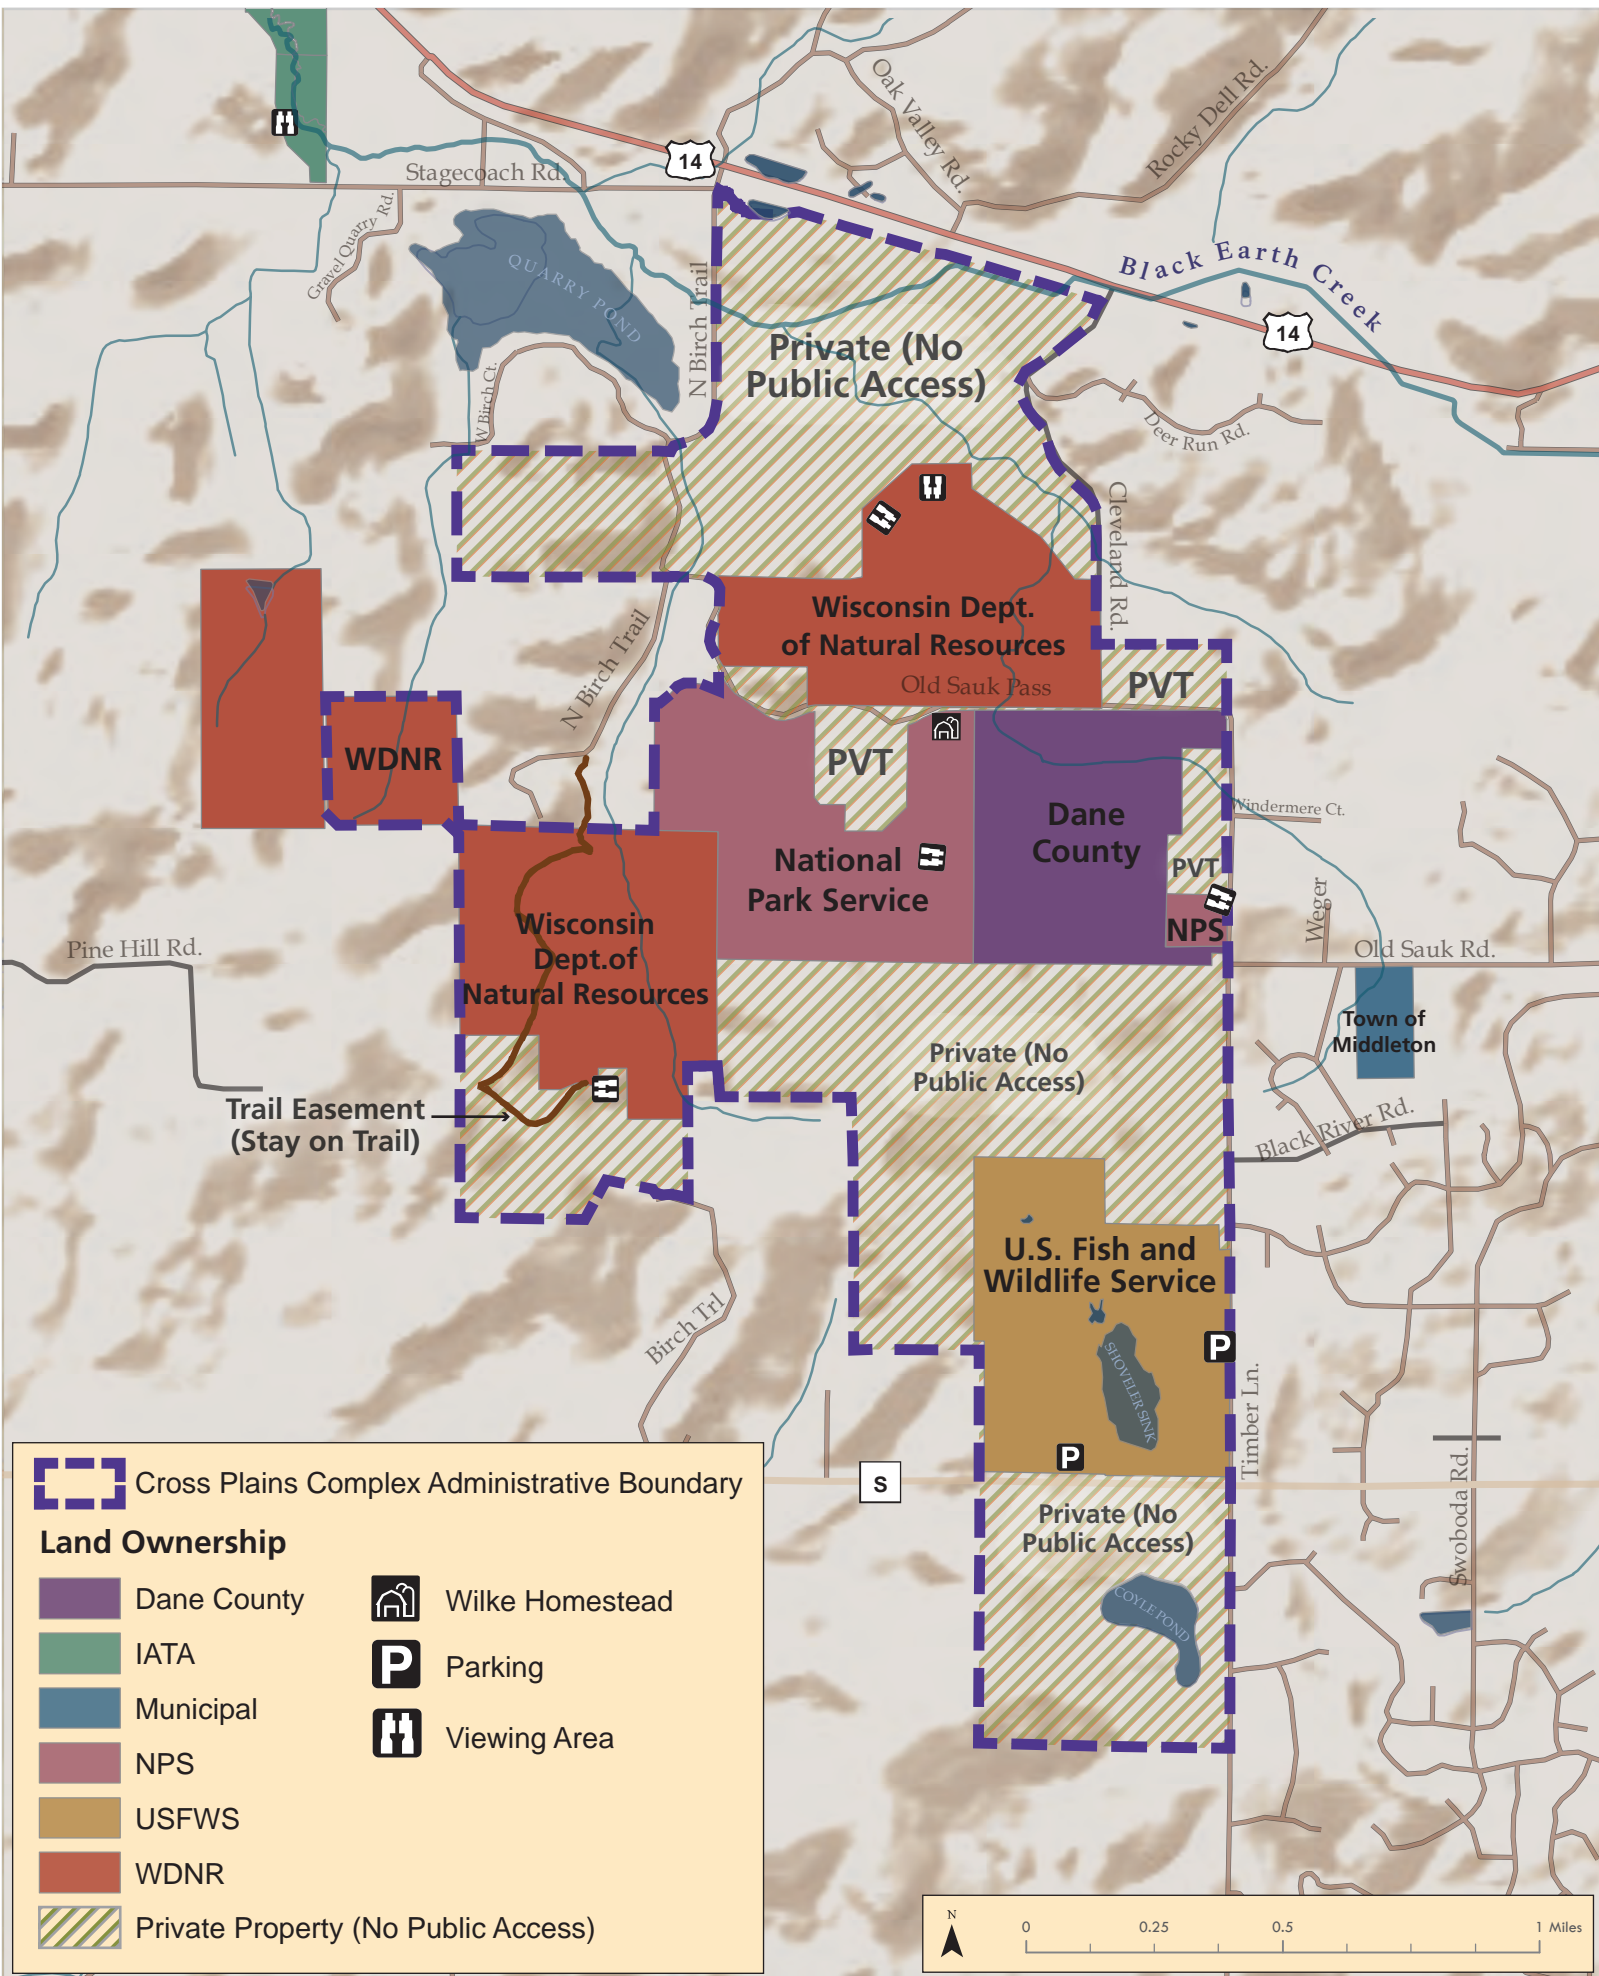

ICE AGE COMPLEX AT CROSS PLAINS

Legend

- Cross Plains Complex Administrative Boundary
- Land Ownership**
 - Dane County
 - IATA
 - Municipal
 - NPS
 - USFWS
 - WDNR
 - Private Property (No Public Access)
- Wilke Homestead
- Parking
- Viewing Area