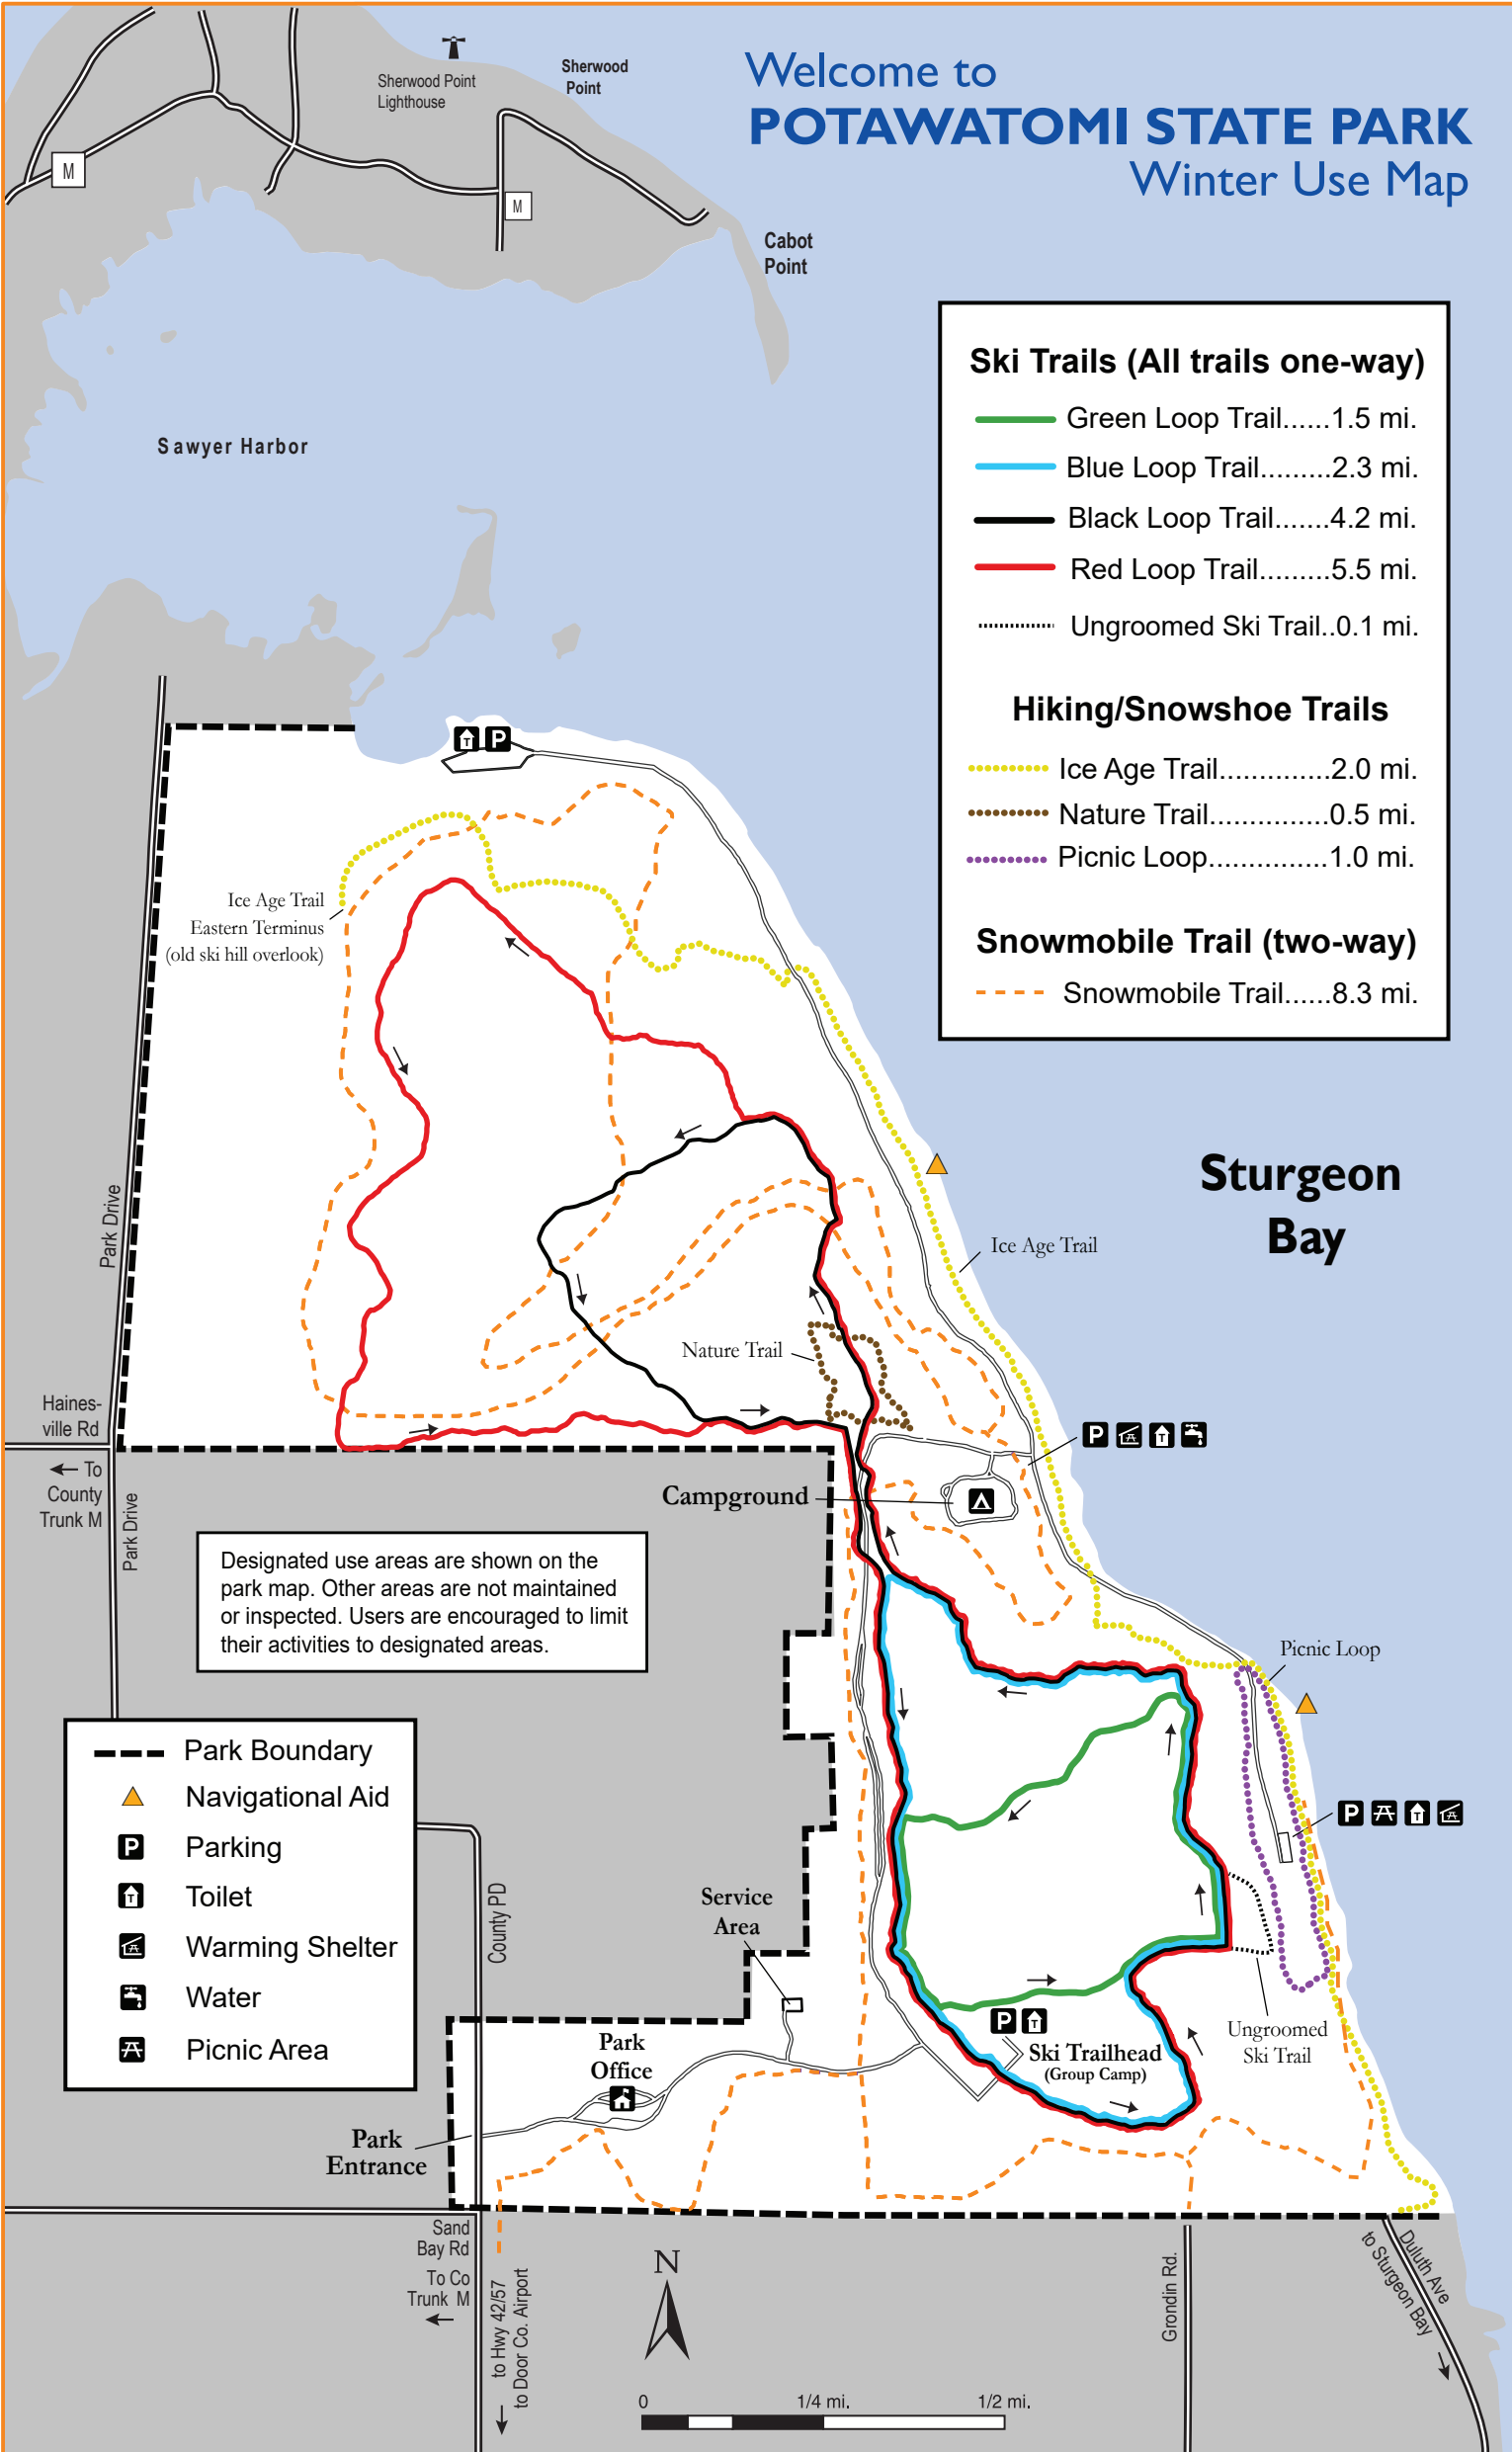

Welcome to POTAWATOMI STATE PARK

Winter Use Map

Designated use areas are shown on the park map. Other areas are not maintained or inspected. Users are encouraged to limit their activities to designated areas.

- Park Boundary
- Navigational Aid
- Parking
- Toilet
- Warming Shelter
- Water
- Picnic Area