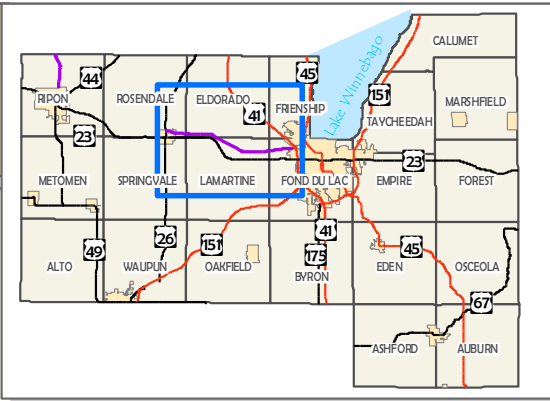

Mascoutin Valley State Park Trail

Townships of Eldorado, Fond du Lac, LaMartine, & Rosendale

Trail Mileage:
 Parking lot on Rolling Meadows Dr. to Hwy 1 - 2.3 mi.
 Hwy 1 to Hwy C - 4.9 mi.
 Hwy C to Hwy 26 - 2.5 mi.
 Total Length - 9.7 mi.

This map was produced by the Fond du Lac County Planning Department using information from the Fond du Lac County GIS. If you discover any discrepancies on this map, please contact the Planning Department. Fond du Lac County assumes no liability for the accuracy of this map or any use of misuse of it's content.