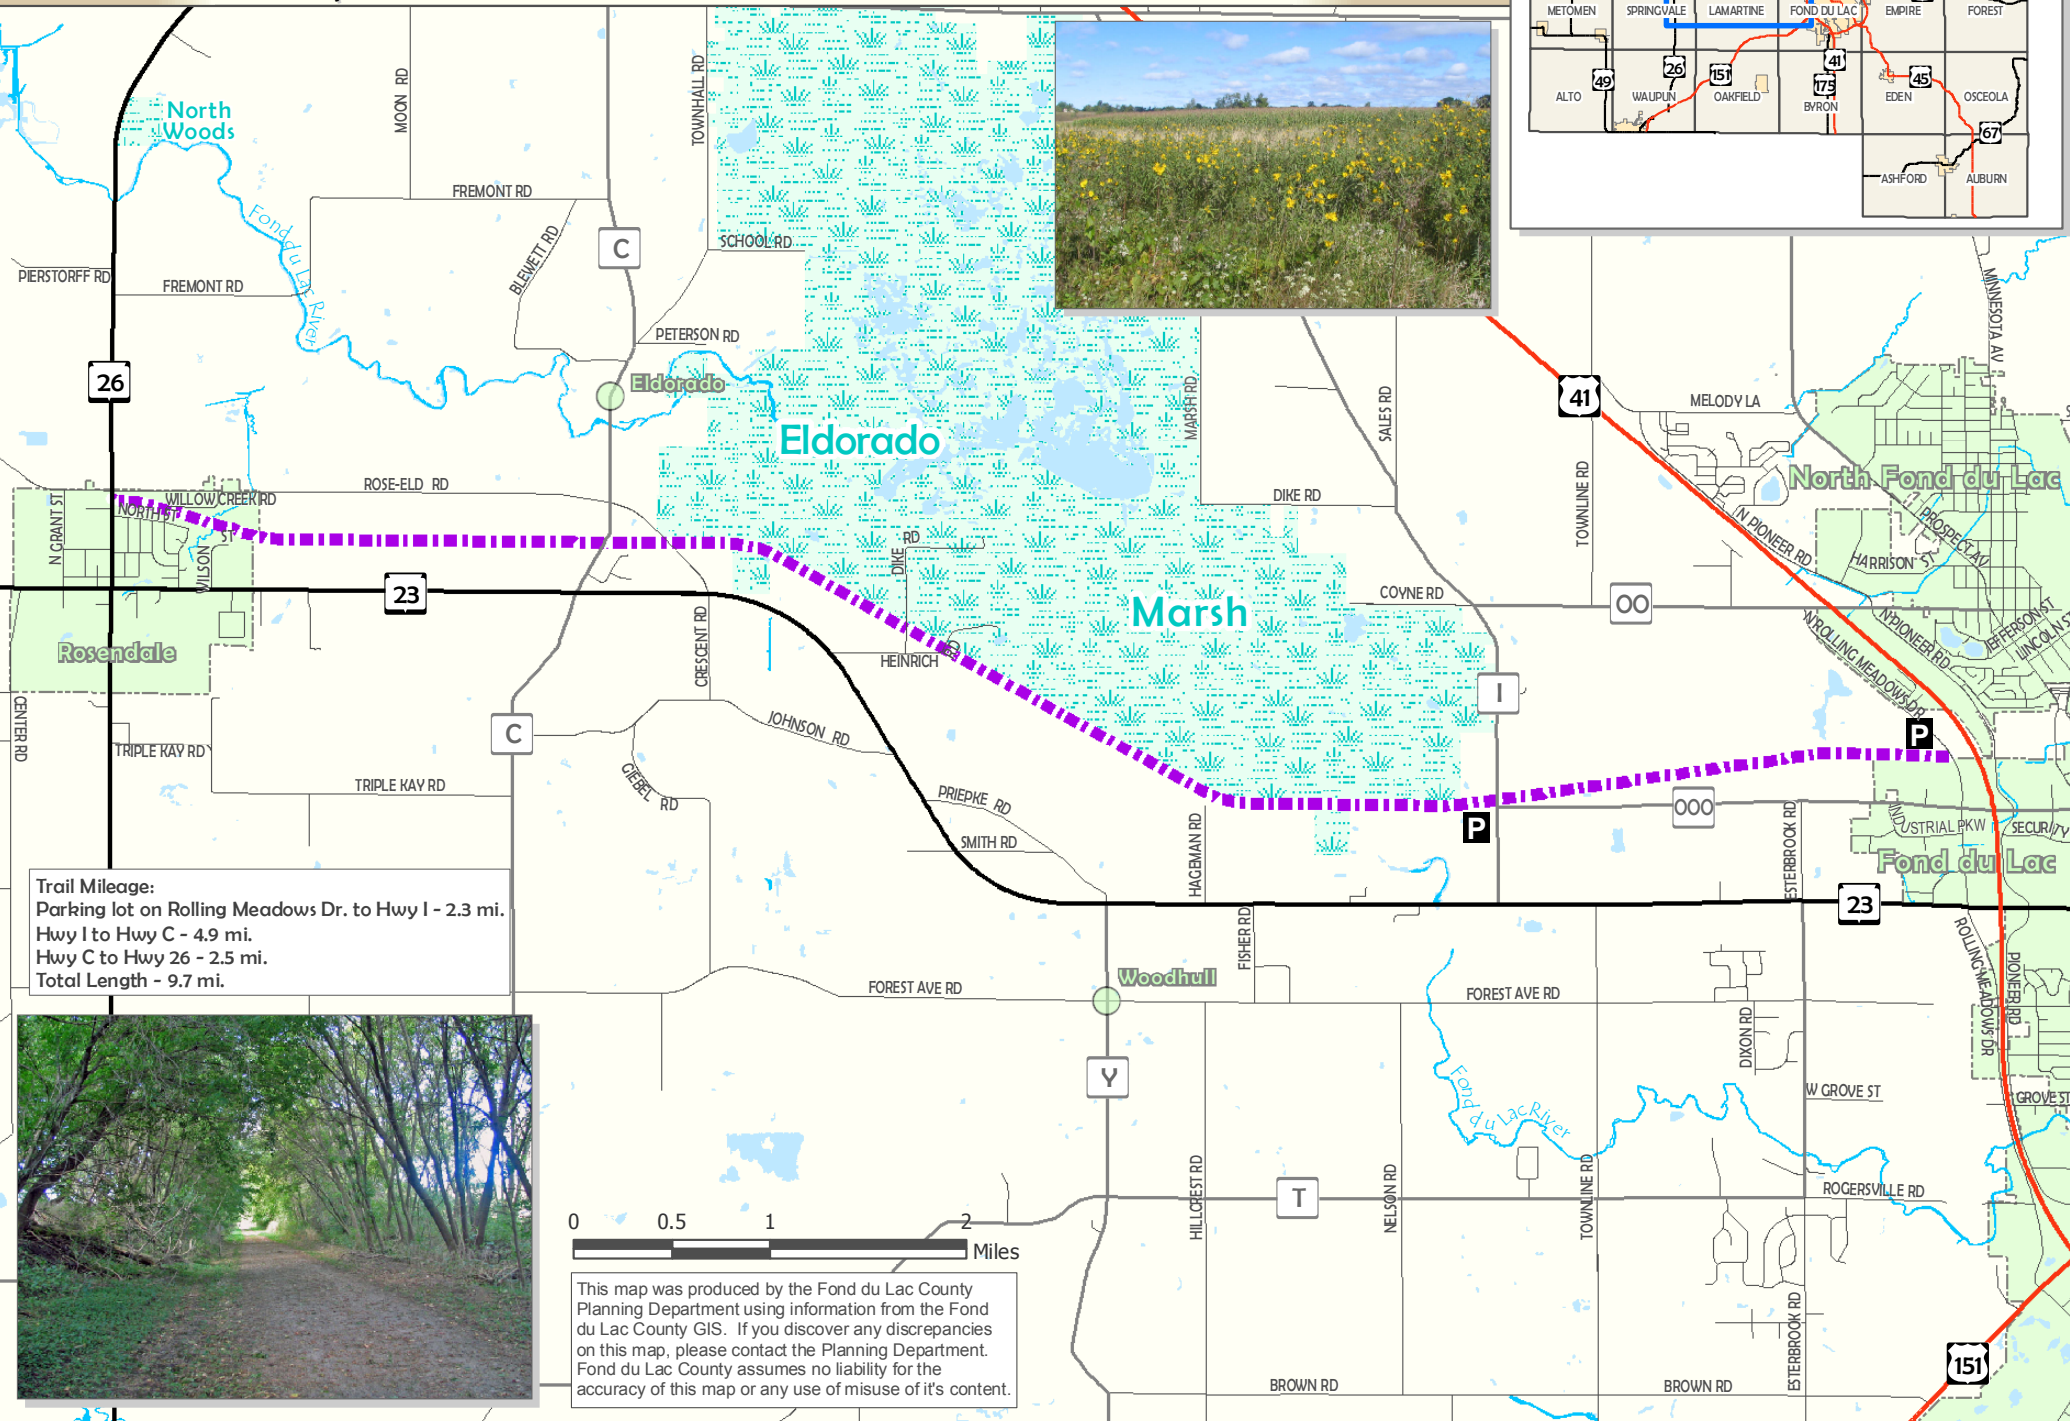

Mascoutin Valley State Park Trail

Townships of Eldorado, Fond du Lac, LaMartine, & Rosendale

Trail Mileage:
 Parking lot on Rolling Meadows Dr. to Hwy 1 - 2.3 mi.
 Hwy 1 to Hwy C - 4.9 mi.
 Hwy C to Hwy 26 - 2.5 mi.
 Total Length - 9.7 mi.

This map was produced by the Fond du Lac County Planning Department using information from the Fond du Lac County GIS. If you discover any discrepancies on this map, please contact the Planning Department. Fond du Lac County assumes no liability for the accuracy of this map or any use of misuse of it's content.