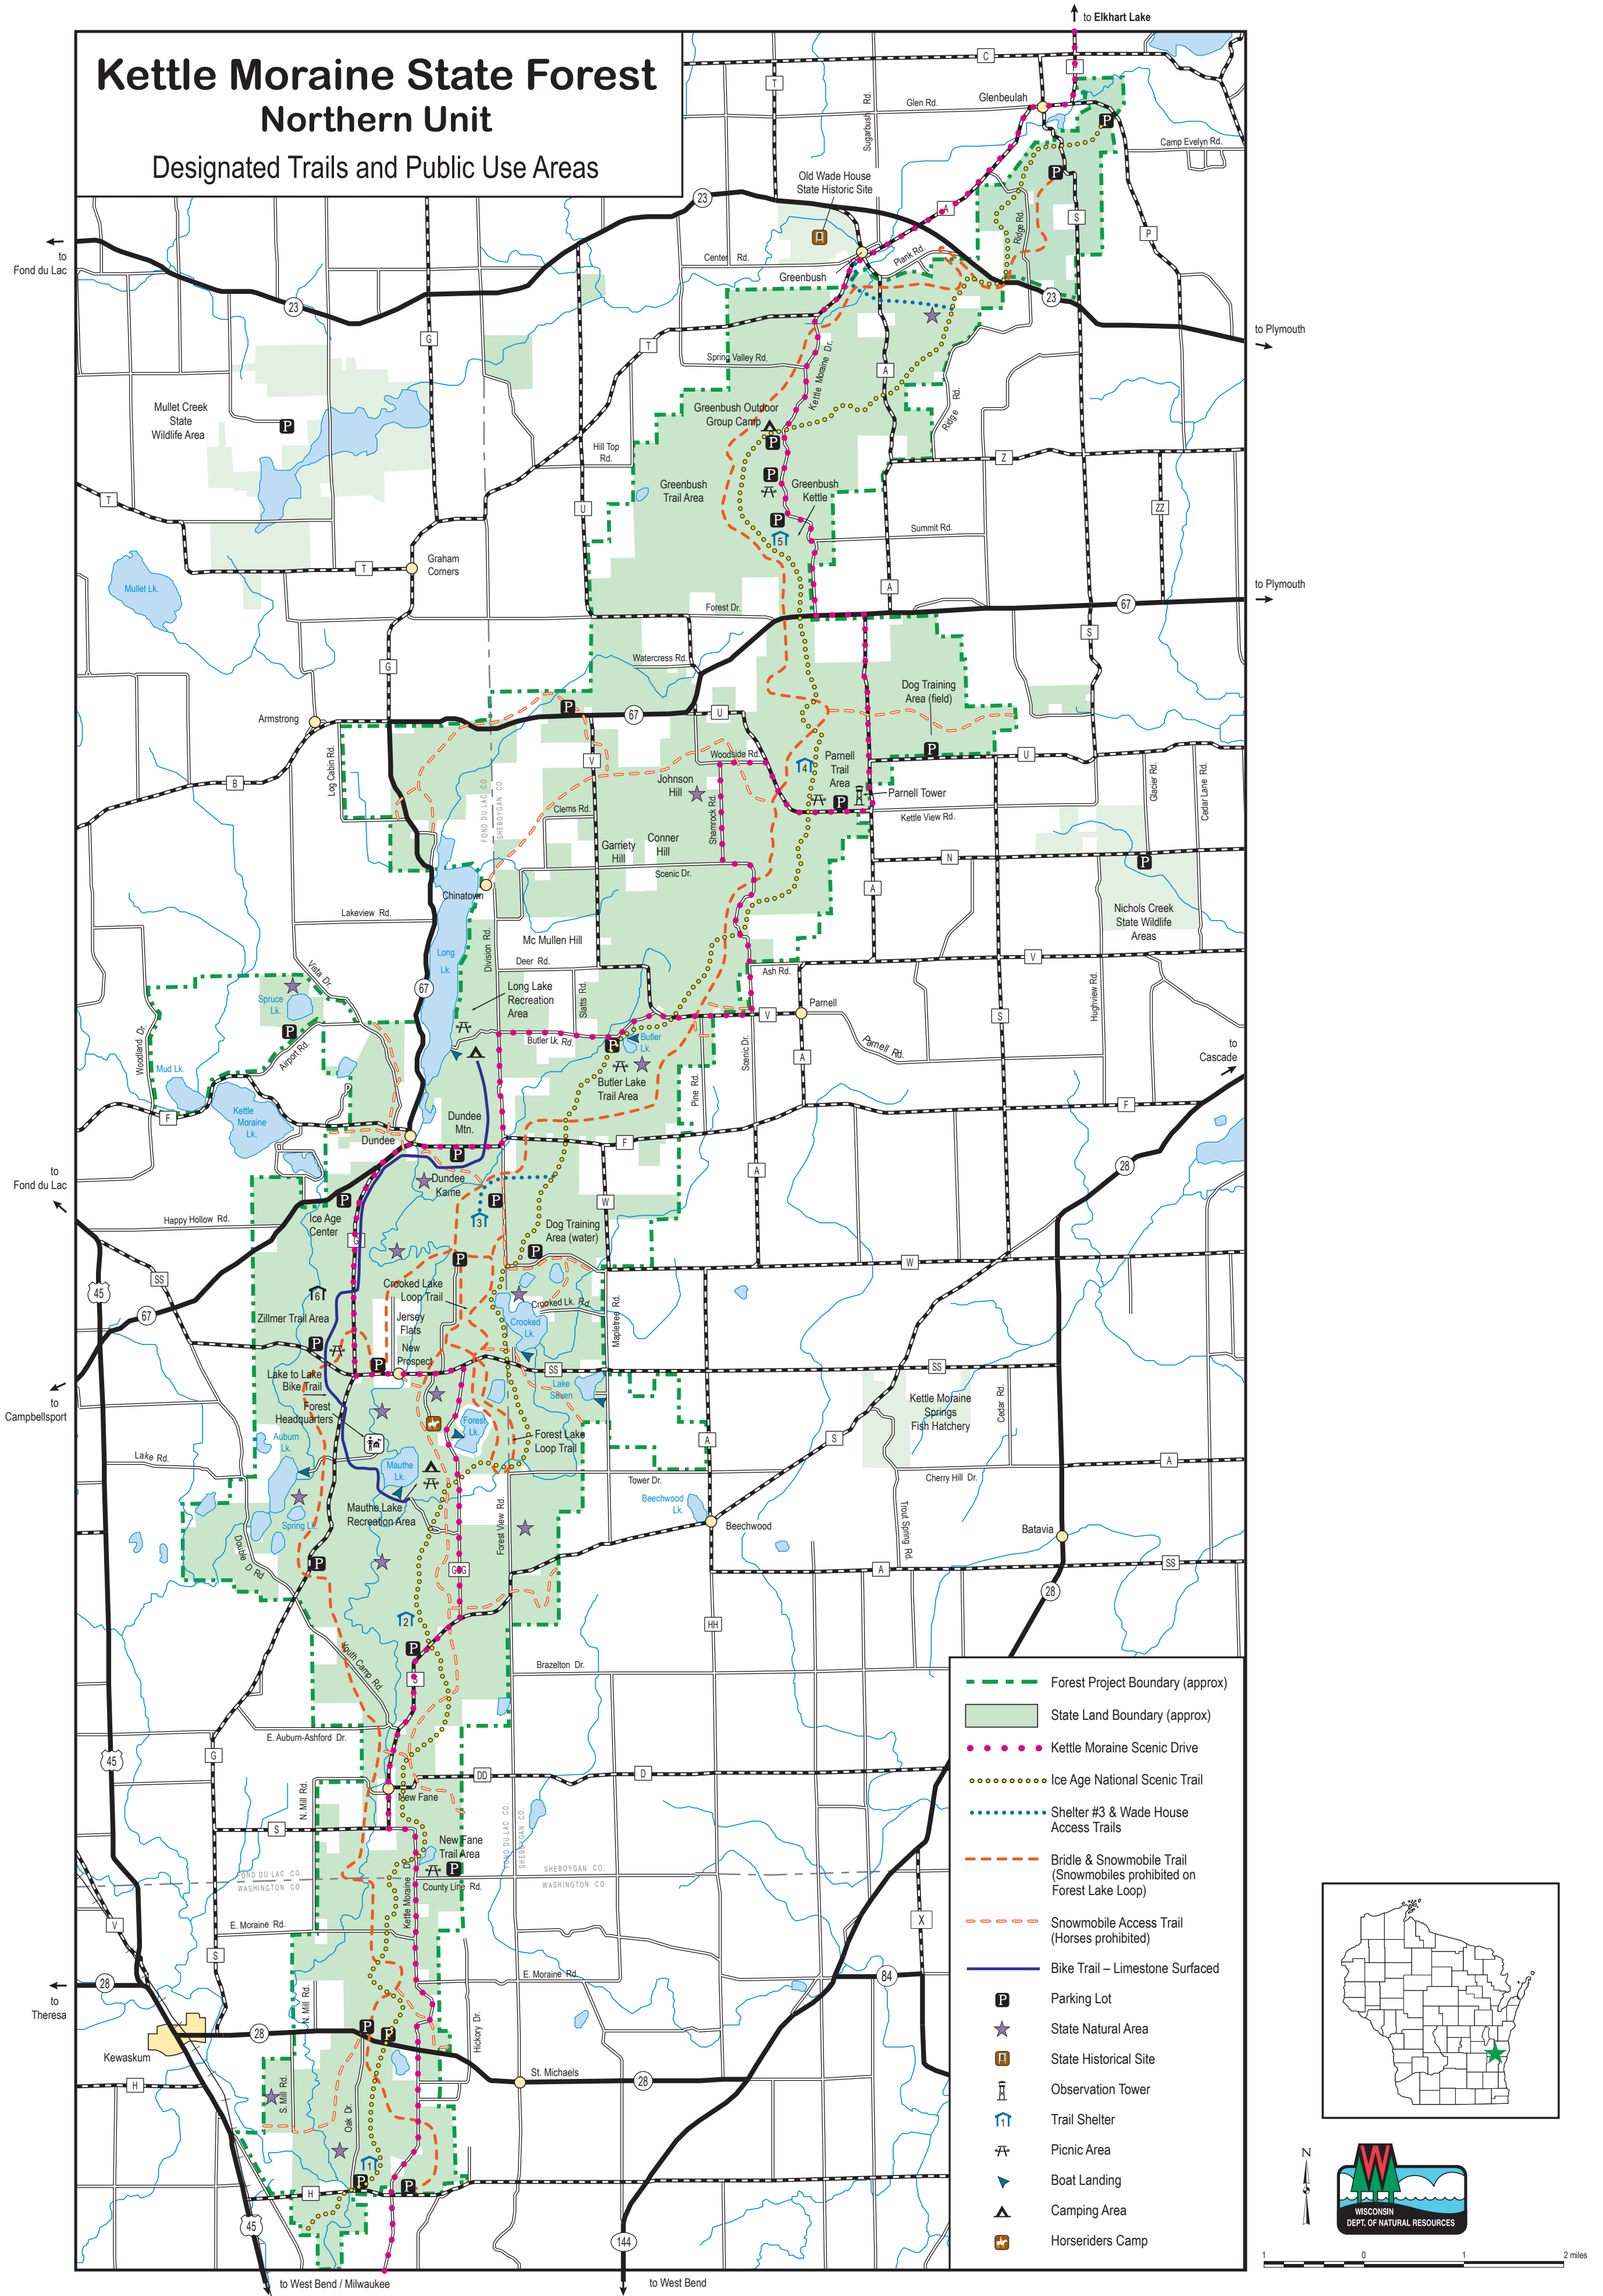

Kettle Moraine State Forest Northern Unit

Designated Trails and Public Use Areas

- Forest Project Boundary (approx)
- State Land Boundary (approx)
- Kettle Moraine Scenic Drive
- Ice Age National Scenic Trail
- Shelter #3 & Wade House Access Trails
- Bridle & Snowmobile Trail (Snowmobiles prohibited on Forest Lake Loop)
- Snowmobile Access Trail (Horses prohibited)
- Bike Trail - Limestone Surfaced
- Parking Lot
- State Natural Area
- State Historical Site
- Observation Tower
- Trail Shelter
- Picnic Area
- Boat Landing
- Camping Area
- Horseriders Camp