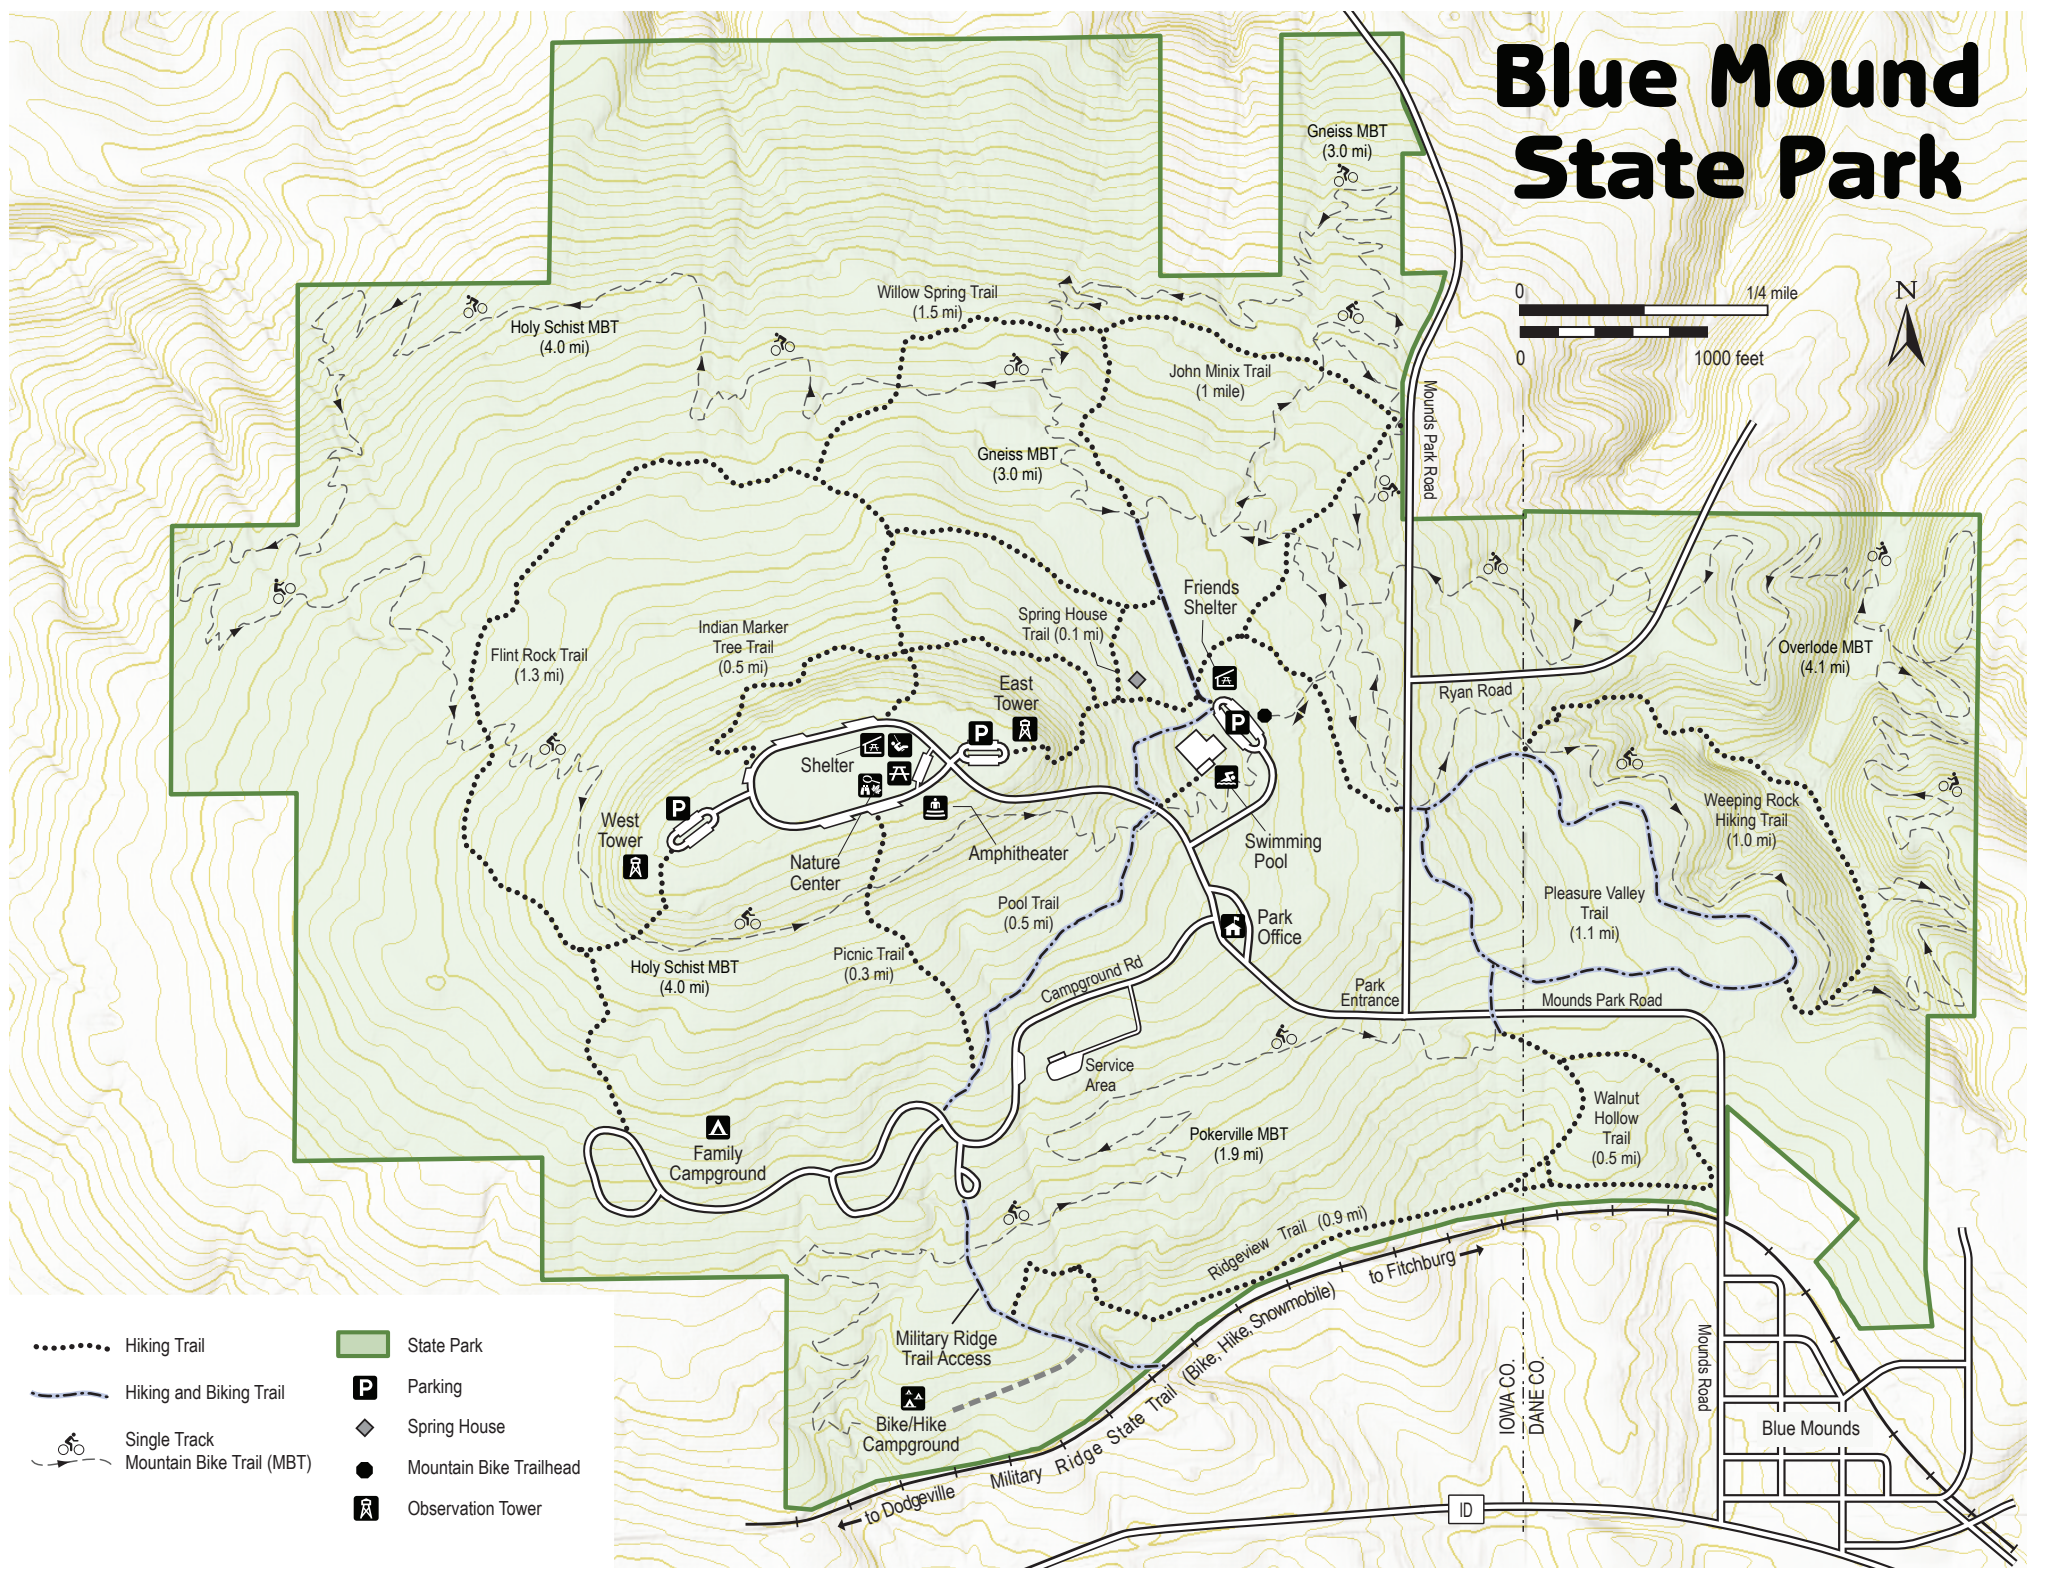

# Blue Mound State Park

- Hiking Trail
- Hiking and Biking Trail
- Single Track Mountain Bike Trail (MBT)
- State Park
- Parking
- Spring House
- Mountain Bike Trailhead
- Observation Tower