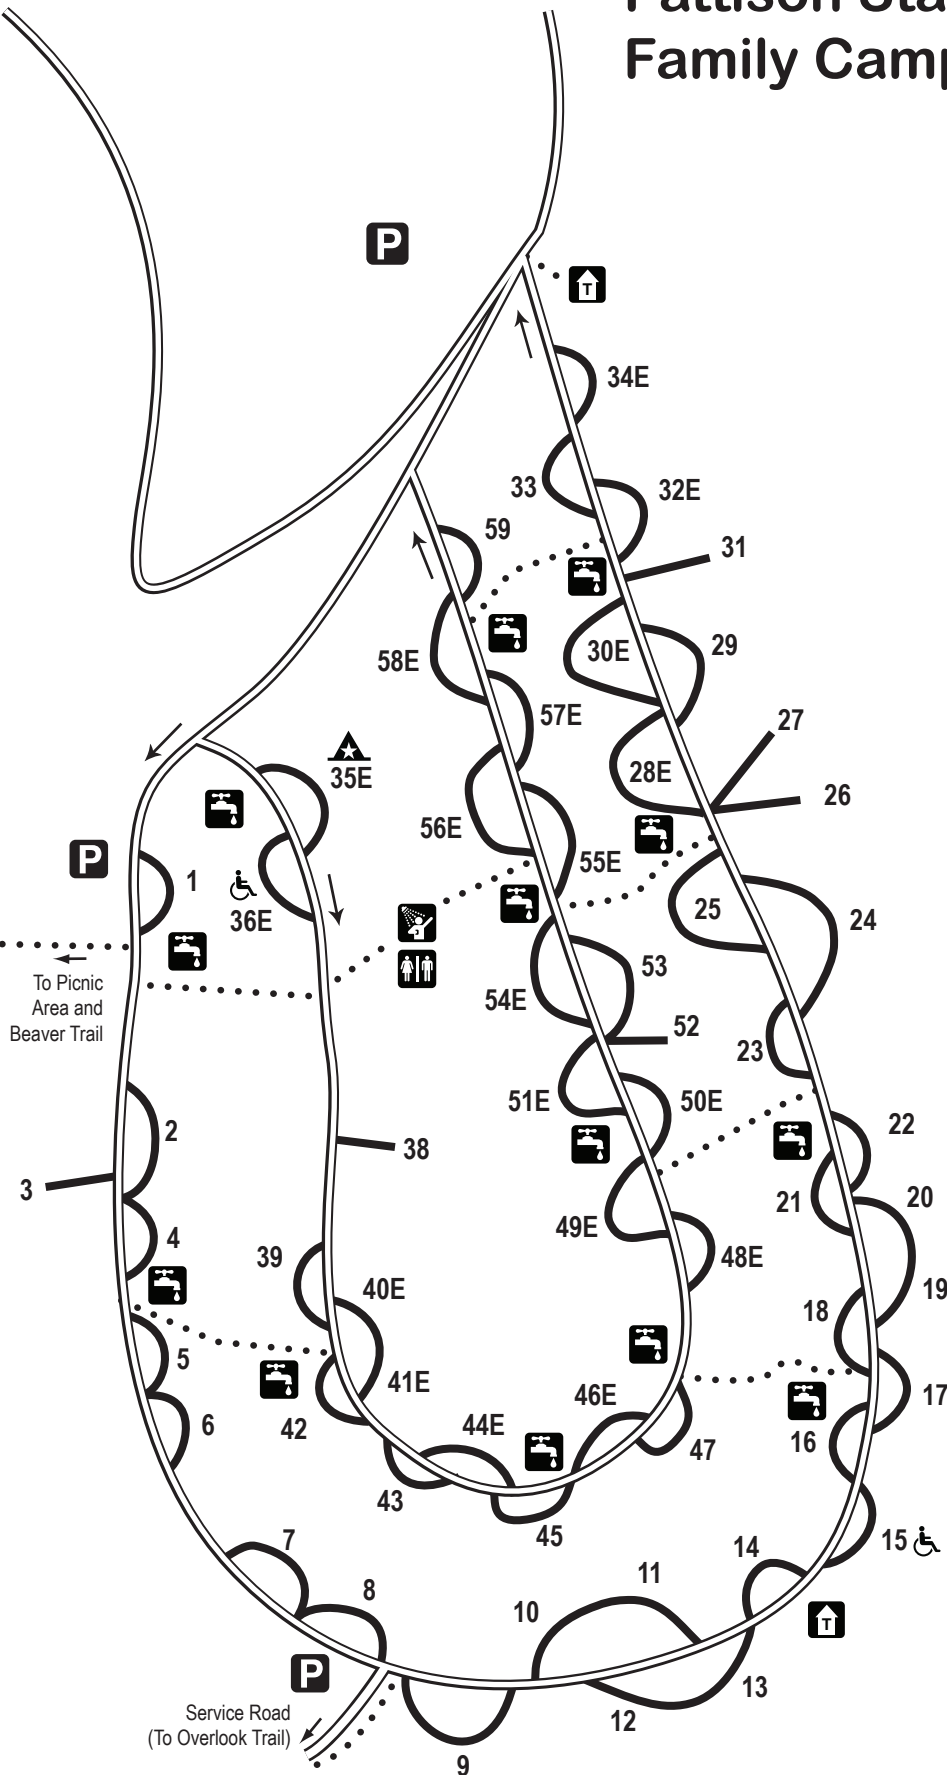

Pattison State Park Family Campground

LEGEND

-  One-way road
-  Pull-Through Site
-  Back-In Site
- E** Electric site
-  Trail
-  Shower Building
-  Flush Toilets
-  Vault Toilets
-  Drinking Water
-  Parking
-  Camp Host Site
-  Accessible Campsite

Each campsite is limited to six individuals or one family.

Each site is limited to one wheeled camping unit. Two vehicles are allowed per site. Off-site parking for additional vehicles is available.

Campers may not set up during the hours of 11 p.m. and 6 a.m. Non-campers must be out of the park by 11 p.m. Generator use is not allowed.