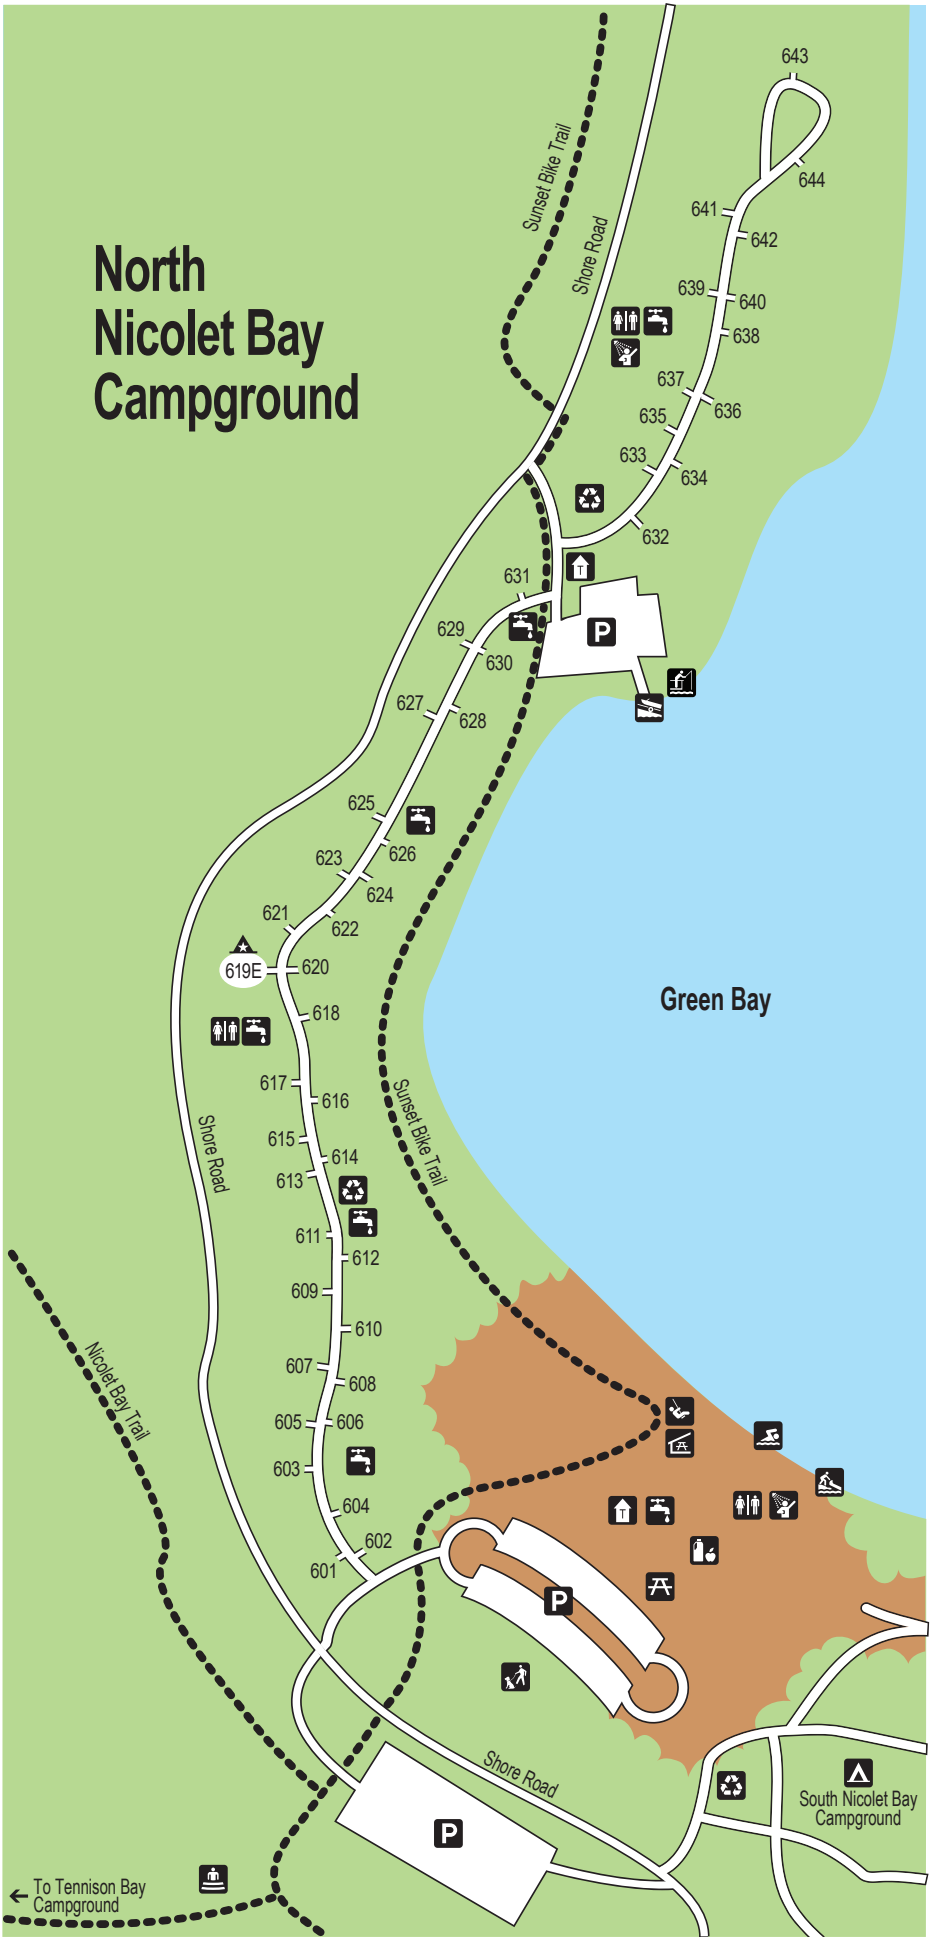

North Nicolet Bay Campground

LEGEND

- E Electric Campsite
- ▲ Camp Host Site
- 🎪 Amphitheater
- 🏖️ Beach
- 🚤 Boat Launch
- 🚣 Canoe/Kayak Launch
- 🚰 Drinking Water
- P Parking
- 🐾 Pet Area
- 🎡 Playground
- 🍷 Picnic Area
- 🏠 Picnic Shelter
- ♻️ Recycling/Garbage
- 🚻 Restroom Flush
- 🚽 Restroom Vault
- 🚿 Shower Building
- 🎣 Fishing Pier