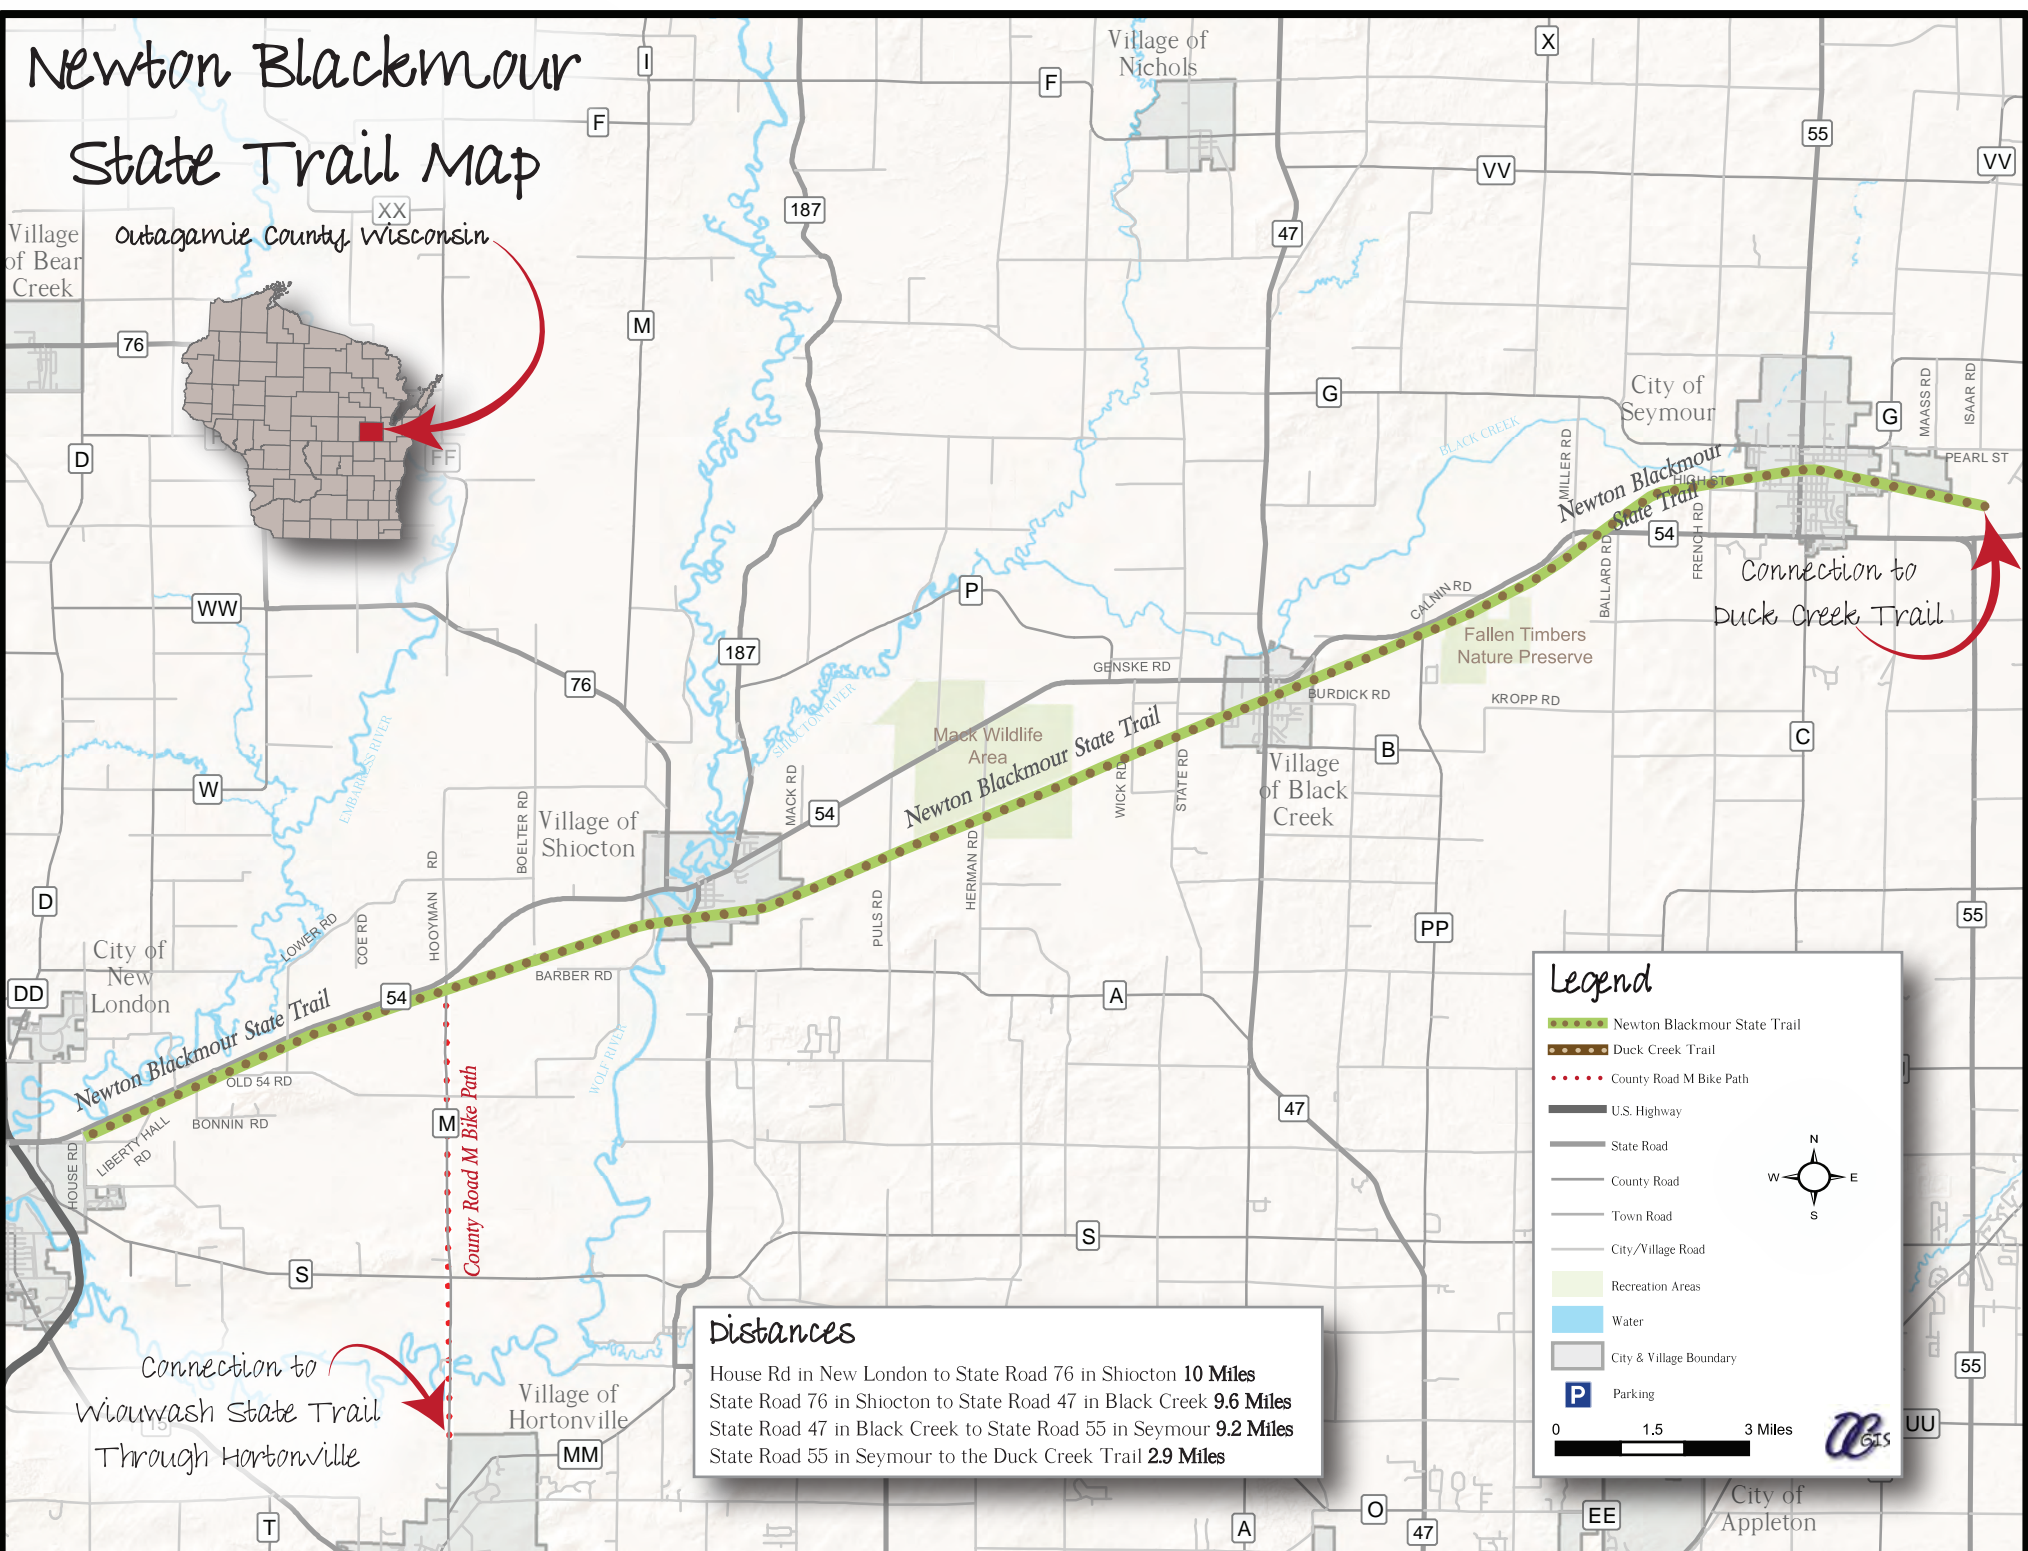

# Newton Blackmour State Trail Map

Outagamie County Wisconsin

Connection to Duck Creek Trail

Connection to Wiauwash State Trail Through Hortonville

**Distances**  
 House Rd in New London to State Road 76 in Shiocton **10 Miles**  
 State Road 76 in Shiocton to State Road 47 in Black Creek **9.6 Miles**  
 State Road 47 in Black Creek to State Road 55 in Seymour **9.2 Miles**  
 State Road 55 in Seymour to the Duck Creek Trail **2.9 Miles**

**Legend**

- Newton Blackmour State Trail
- Duck Creek Trail
- County Road M Bike Path
- U.S. Highway
- State Road
- County Road
- Town Road
- City/Village Road
- Recreation Areas
- Water
- City & Village Boundary
- P Parking

0 1.5 3 Miles

City of Appleton