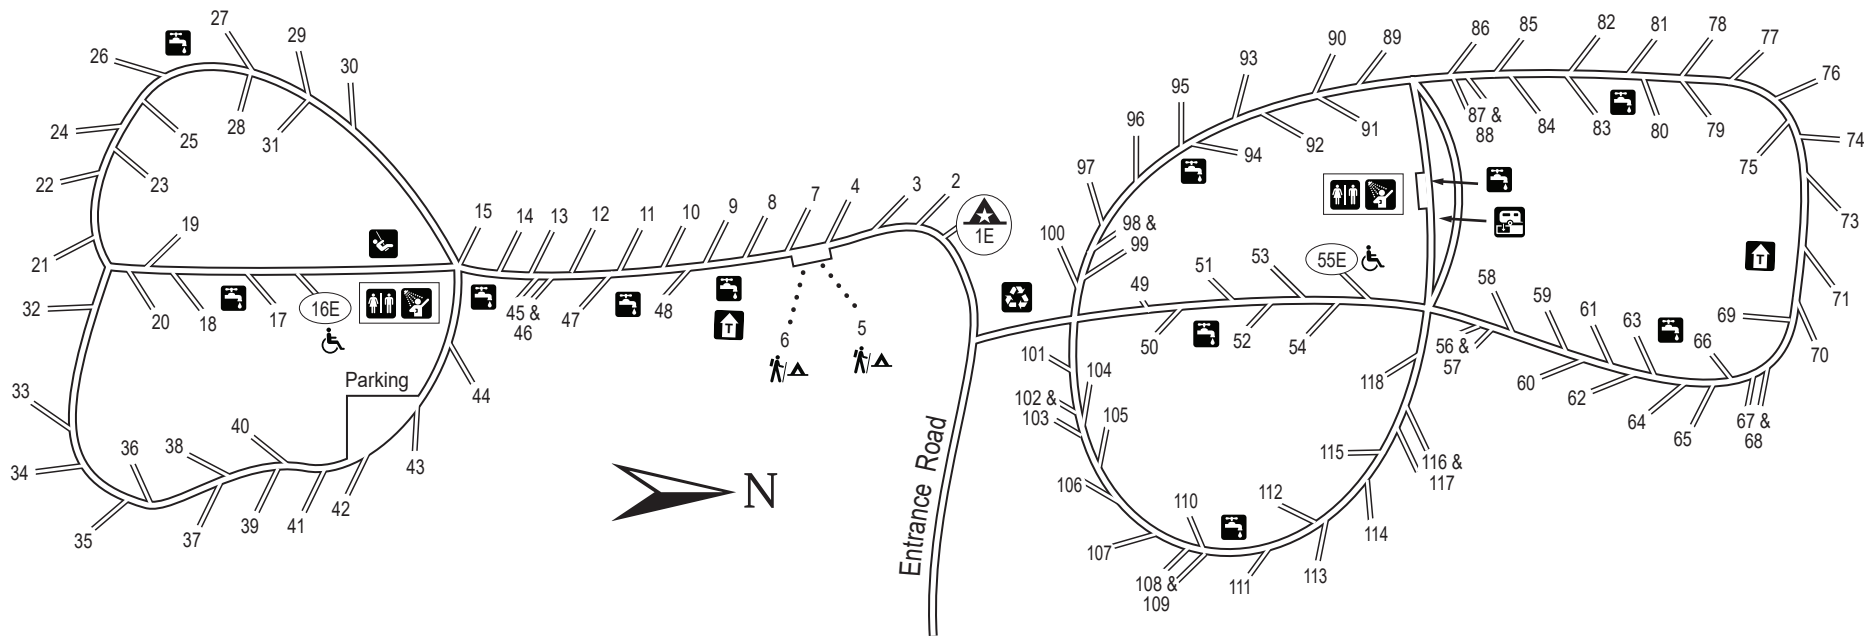

**LEGEND**

- Electric Campsite
- Double Site
- Camp Host Site
- Walk-to Campsite (tent only)
- Accessible
- Footpath
- Dump Station
- Recycling/Garbage
- Shower Building
- Flush Toilets
- Vault Toilets
- Drinking Water
- Playground

## Twin Valley Campground

Reservations  
May 1– October 31

**LEGEND**

- Electric Campsite
- Double Site
- Camp Host Site
- Walk-to Campsite (tent only)
- Accessible
- Footpath
- Dump Station
- Recycling/Garbage
- Shower Building
- Flush Toilets
- Vault Toilets
- Drinking Water
- Playground

**Governor Dodge State Park**

**Cox Hollow Campground**

Reservations, May 1–Labor Day