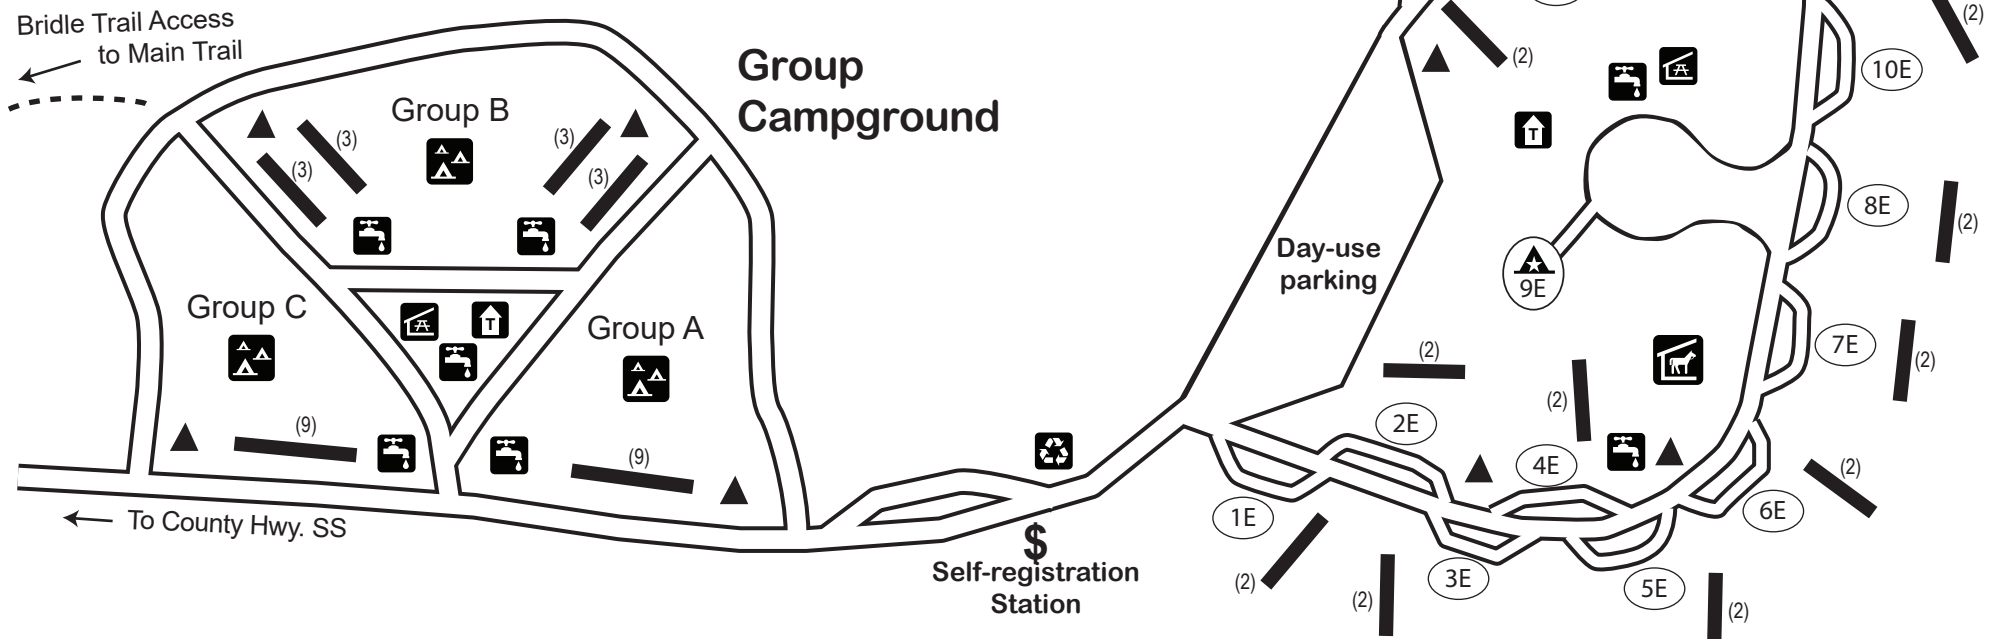

Kettle Moraine State Forest—Northern Unit

New Prospect Horse Riders Campground

W404 County Rd. SS, Campbellsport, WI 53010

- * All sites are reservable.
- * No more than six (6) people may occupy a family site.
- * No more than twenty (20) people may occupy a group site.
- * Horses must be kept in designated areas.
- * Campers are responsible for picking up all their horses' manure/hay, and placing in manure pits.
- * Covered stable box stalls are on a first-come, first-served basis only.
- * Sites are for equestrian campers and horse trail riders only.

	Electric Family Campsite		Vault Toilets		Garbage/Recycling
	Camp Host Site		Picnic Shelter		Manure Pit
	Group Campsite		Water		Metal Pipe Corral (10' x 10')
	Covered Stable/Box Stalls			(2)	(Number of corrals at campsite)